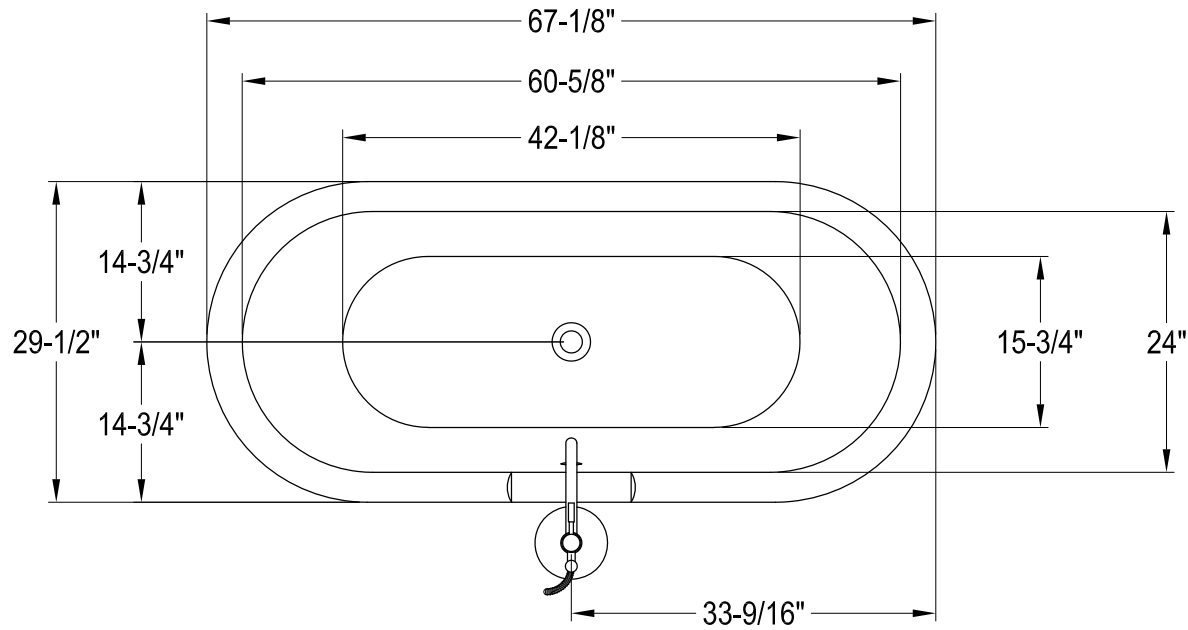

# KT7PE672824B1,5,8

67" Acrylic Pedestal Tub Combo

M12 x 80 (6 pcs)

Diagram showing six screws used for installation.

TUBFDAABS

Technical drawing of a tub faucet assembly. Dimensions include: a 2-9/16" hole diameter, a 1 1/2"-11 1/2 NPSM (ID 1-25/32") pipe, a 2-9/16" hole diameter, and a Ø2-3/16" hole diameter.