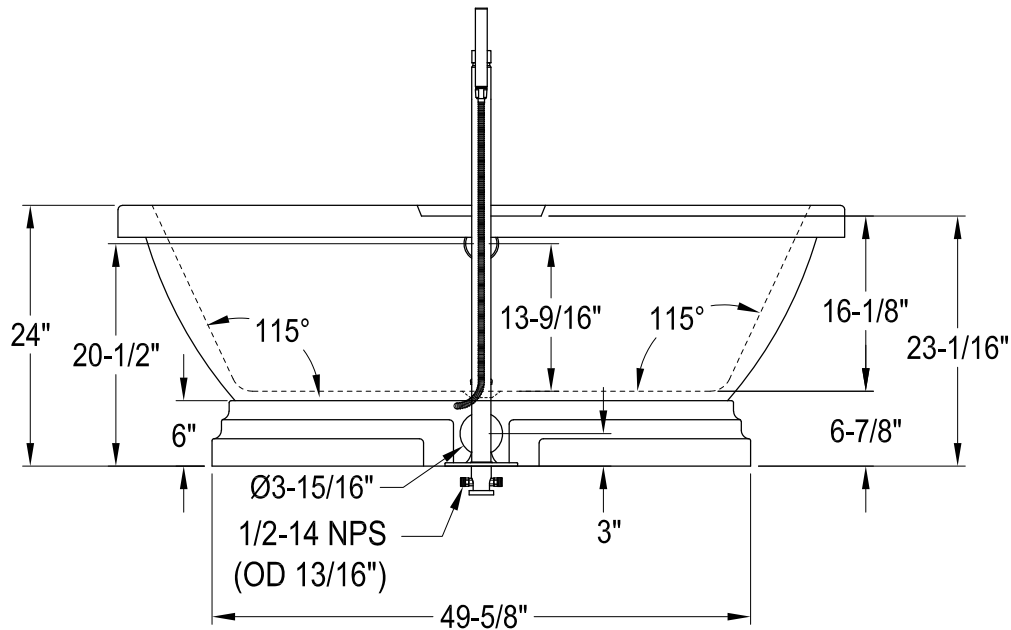

# KT7PE672824B1,5,8

67" Acrylic Pedestal Tub Combo

M12 x 80 (6 pcs)

Diagram showing six screws used for installation.

TUBFDAABS

Technical drawing of a tub faucet assembly. Dimensions include: a 2-9/16" hole diameter, a 1 1/2"-11 1/2 NPSM (ID 1-25/32") pipe, a 2-9/16" hole diameter, and a Ø2-3/16" hole diameter.