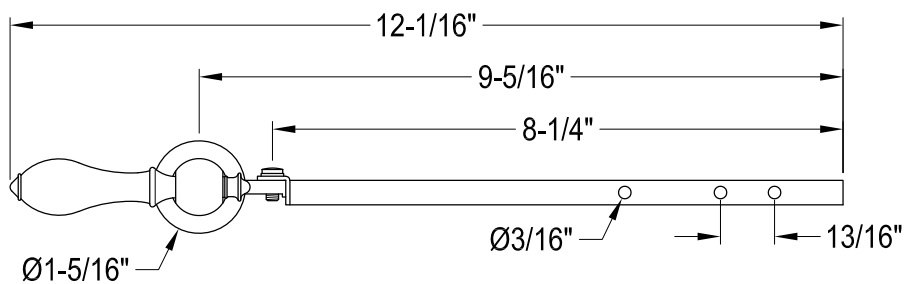

KTACLD0,1,2,3,6,7,8

Universal Front or Side Mount Toilet Tank Lever

Side Mount

Front Mount