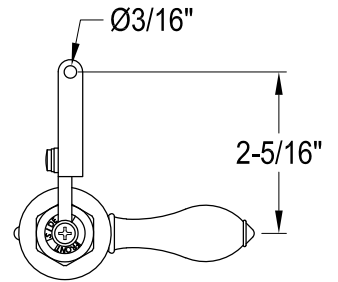

KTACLD0,1,2,3,6,7,8

Universal Front or Side Mount Toilet Tank Lever

Side Mount

Front Mount