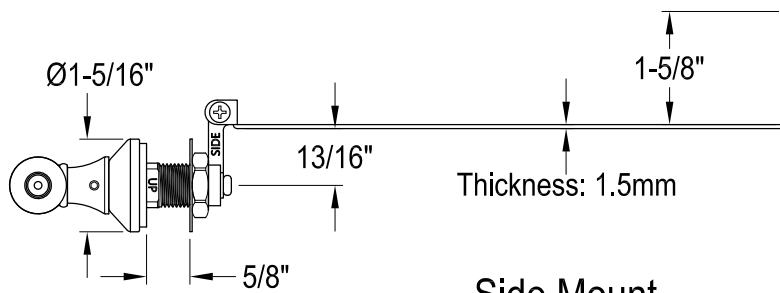

KTACLD0,1,2,3,6,7,8

Universal Front or Side Mount Toilet Tank Lever

Side Mount

Front Mount