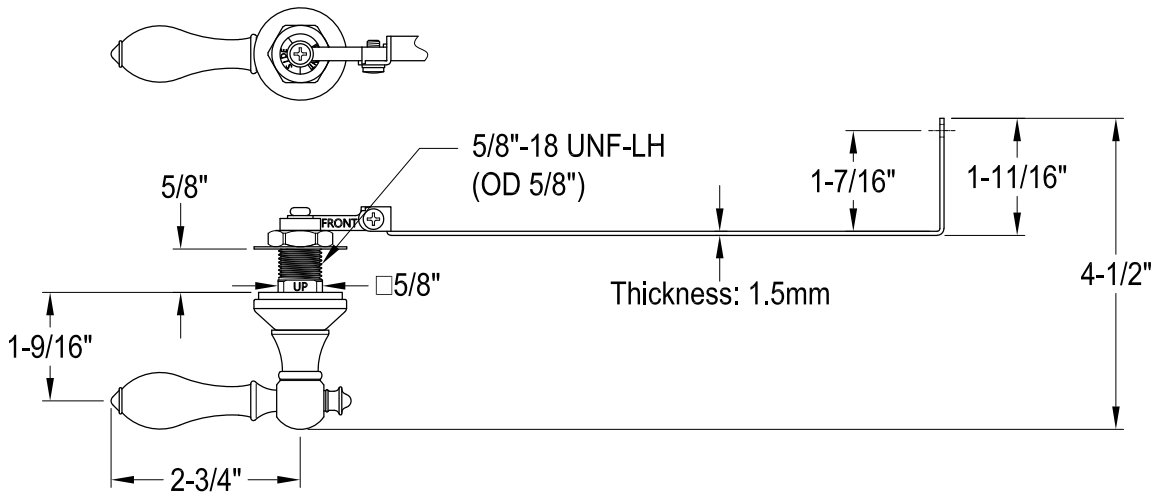

KTACLD0,1,2,3,6,7,8

Universal Front or Side Mount Toilet Tank Lever

Side Mount

Front Mount