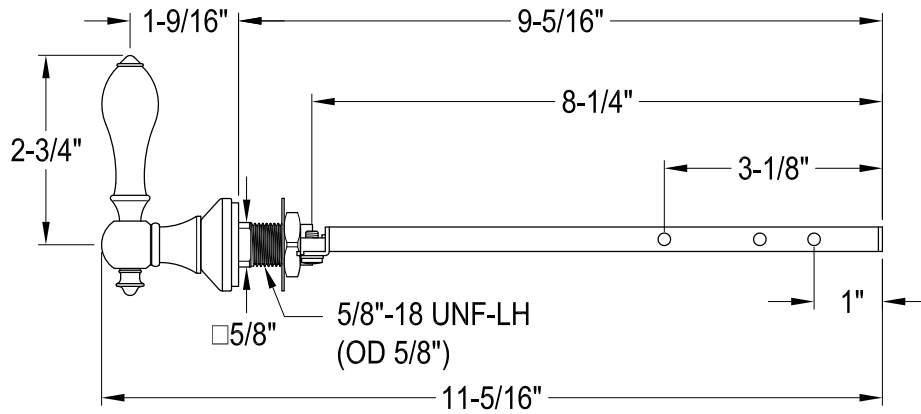

KTACLD0,1,2,3,6,7,8

Universal Front or Side Mount Toilet Tank Lever

Side Mount

Front Mount