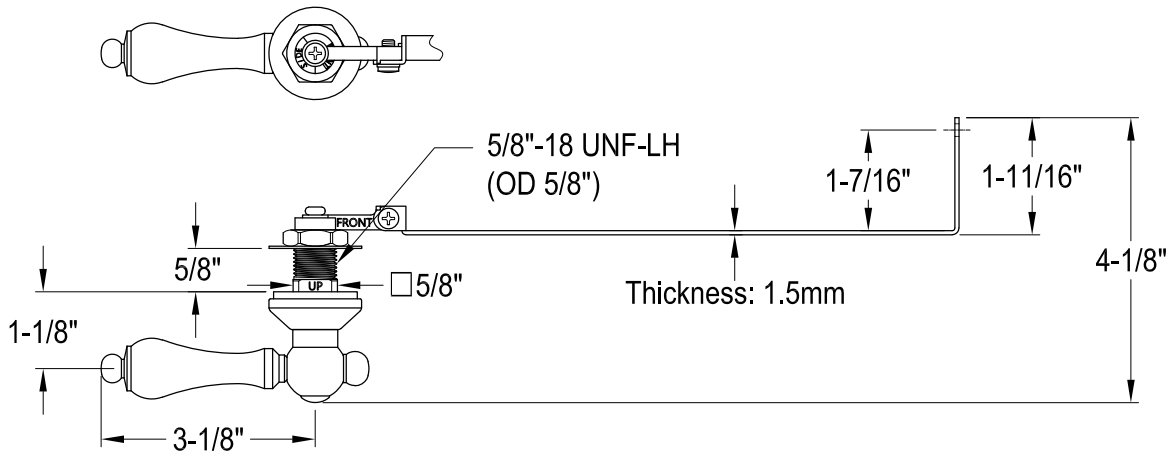

KTALD30,1,2,3,6,7,8

Universal Front or Side Mount Toilet Tank Lever

Side Mount

Front Mount