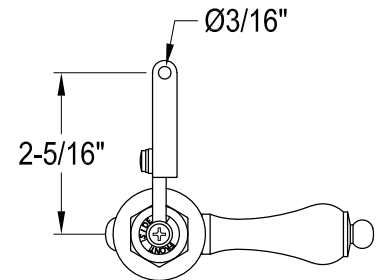

KTALD30,1,2,3,6,7,8

Universal Front or Side Mount Toilet Tank Lever

Side Mount

Front Mount