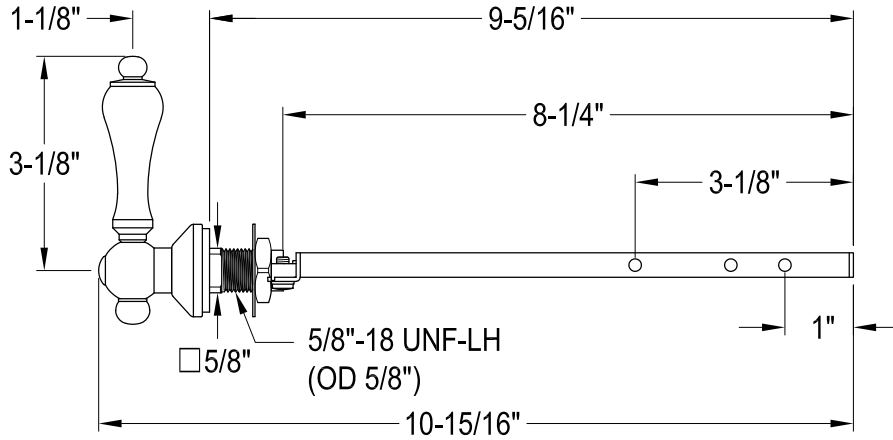

KTALD30,1,2,3,6,7,8

Universal Front or Side Mount Toilet Tank Lever

Side Mount

Front Mount