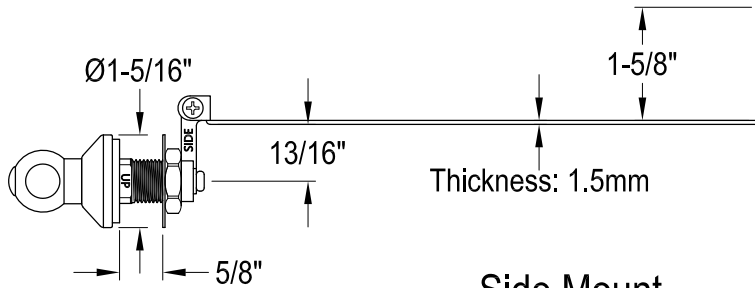

KTALD30,1,2,3,6,7,8

Universal Front or Side Mount Toilet Tank Lever

Side Mount

Front Mount