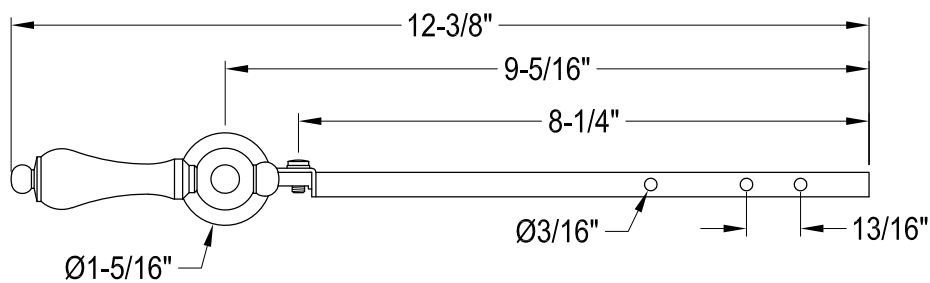

KTALD30,1,2,3,6,7,8

Universal Front or Side Mount Toilet Tank Lever

Side Mount

Front Mount