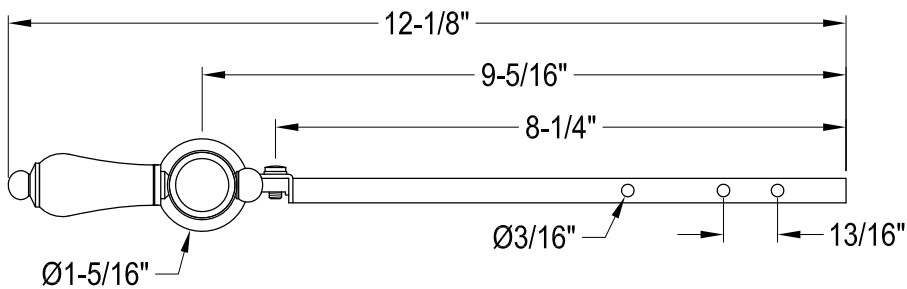

KTBALD0,1,2,3,6,7,8

Universal Front or Side Mount Toilet Tank Lever

Side Mount

Front Mount