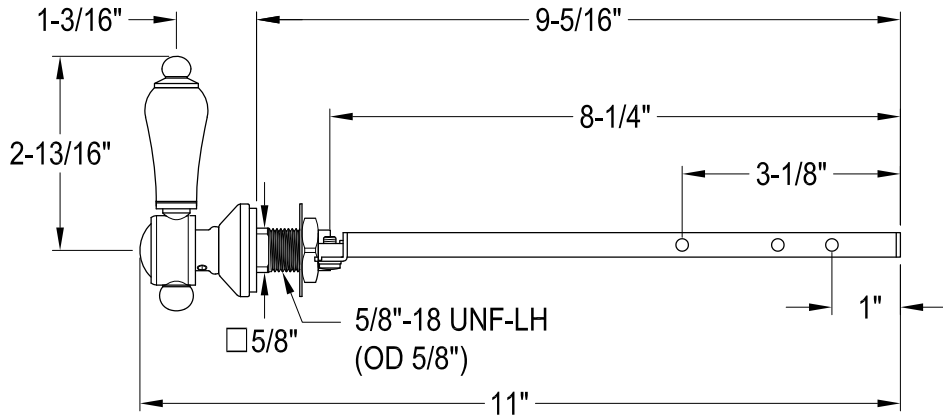

KTBALD0,1,2,3,6,7,8

Universal Front or Side Mount Toilet Tank Lever

Side Mount

Front Mount