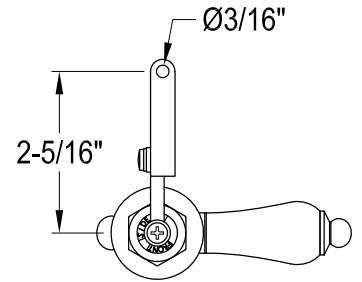

KTBALD0,1,2,3,6,7,8

Universal Front or Side Mount Toilet Tank Lever

Side Mount

Front Mount