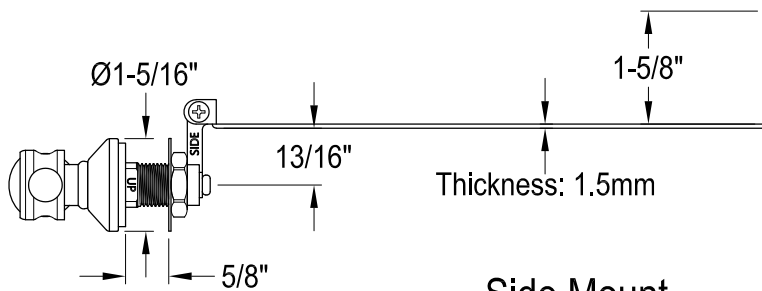

KTBALD0,1,2,3,6,7,8

Universal Front or Side Mount Toilet Tank Lever

Side Mount

Front Mount