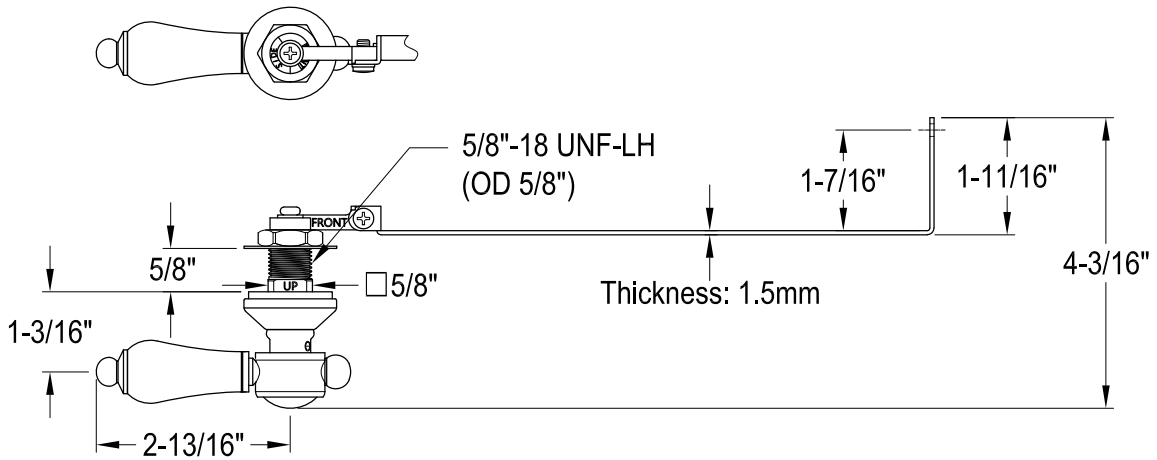

KTBALD0,1,2,3,6,7,8

Universal Front or Side Mount Toilet Tank Lever

Side Mount

Front Mount