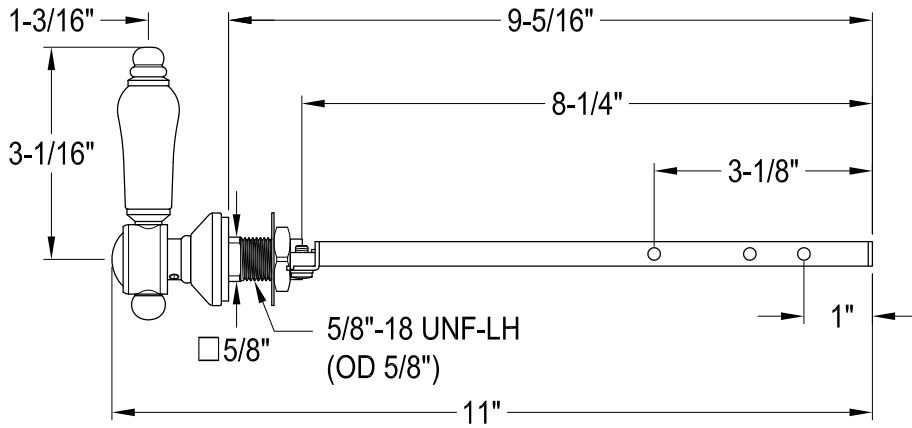

KTBPLD0,1,2,3,6,7,8

Universal Front or Side Mount Toilet Tank Lever

Side Mount

Front Mount