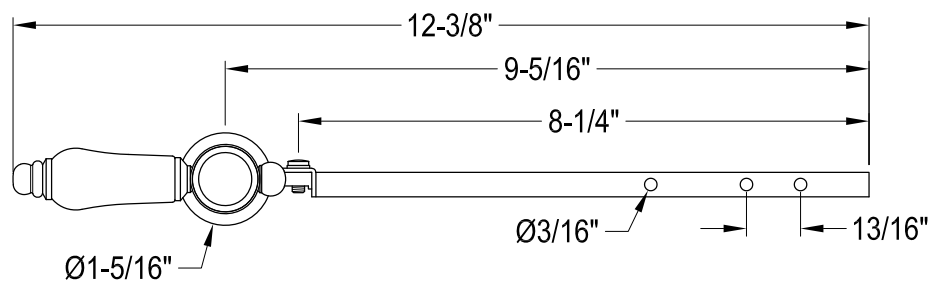

KTBPLD0,1,2,3,6,7,8

Universal Front or Side Mount Toilet Tank Lever

Side Mount

Front Mount