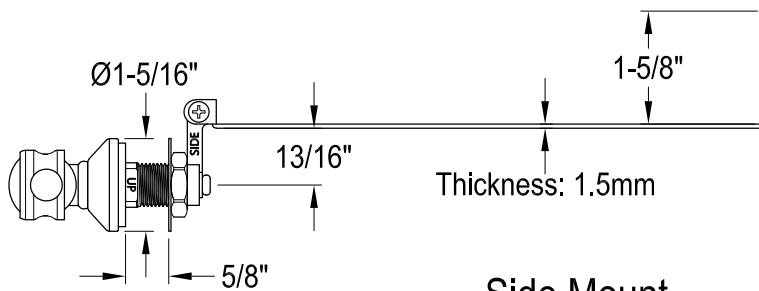

KTBPLD0,1,2,3,6,7,8

Universal Front or Side Mount Toilet Tank Lever

Side Mount

Front Mount