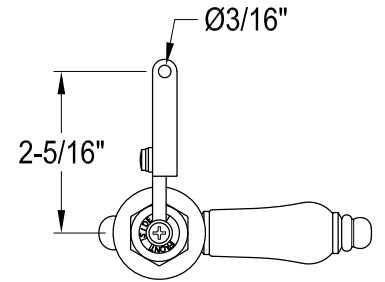

KTBPLD0,1,2,3,6,7,8

Universal Front or Side Mount Toilet Tank Lever

Side Mount

Front Mount