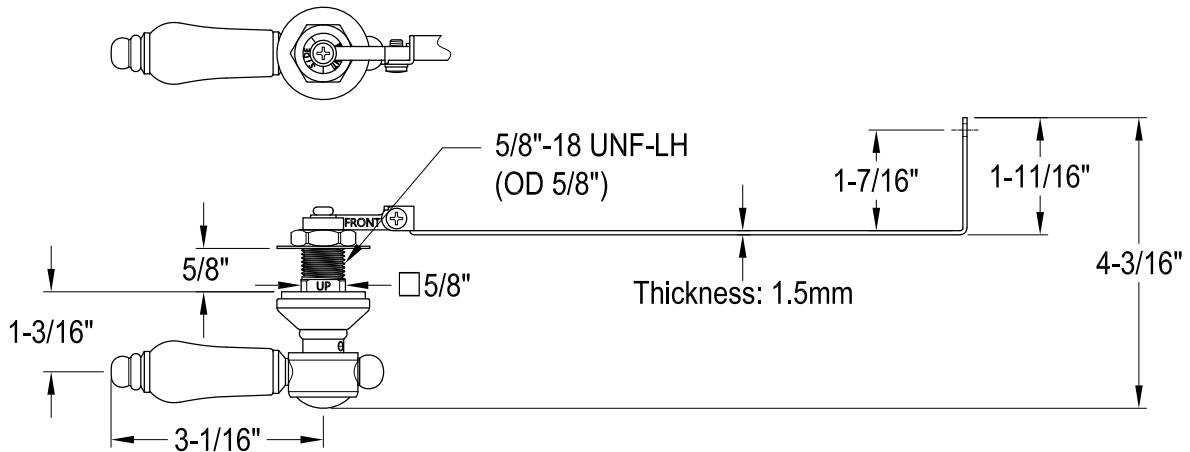

KTBPLD0,1,2,3,6,7,8

Universal Front or Side Mount Toilet Tank Lever

Side Mount

Front Mount