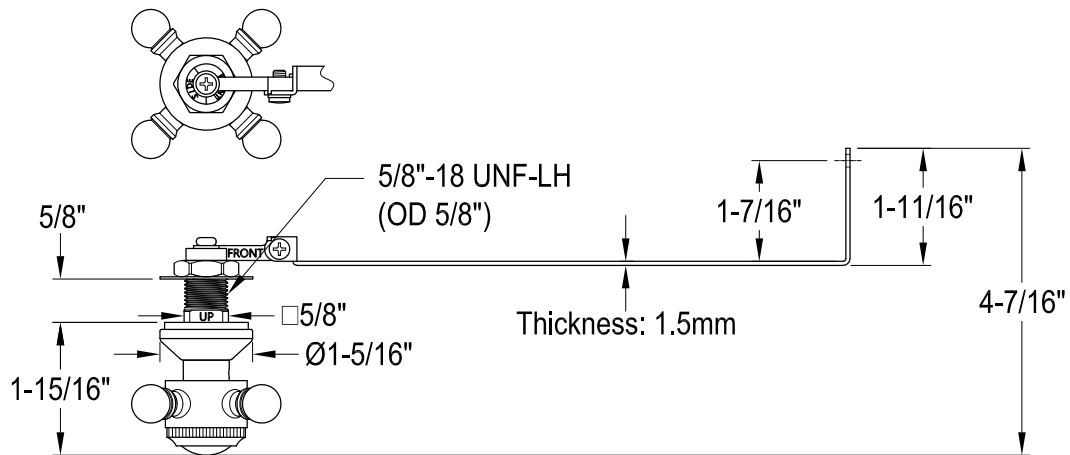

KTBXD0,1,2,3,6,7,8

Universal Front or Side Mount Toilet Tank Lever

Side Mount

Front Mount