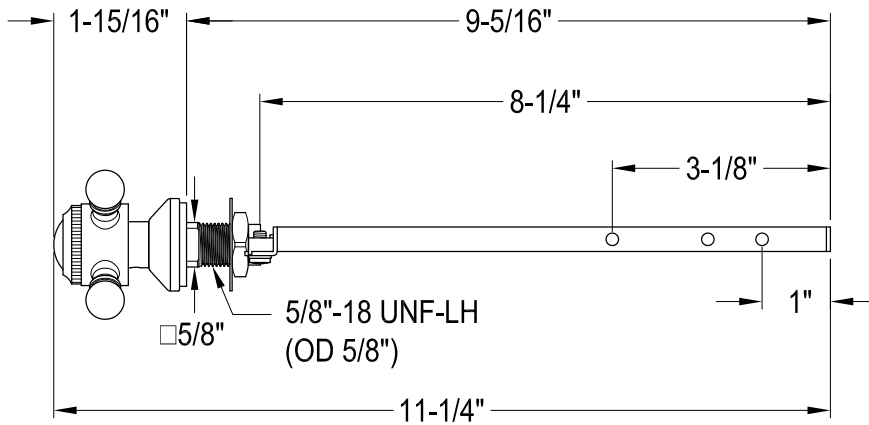

KTBXD0,1,2,3,6,7,8

Universal Front or Side Mount Toilet Tank Lever

Side Mount

Front Mount