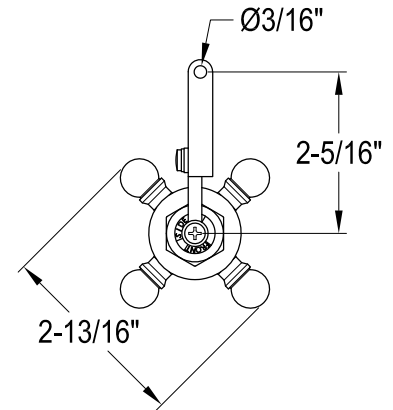

KTBXD0,1,2,3,6,7,8

Universal Front or Side Mount Toilet Tank Lever

Side Mount

Front Mount