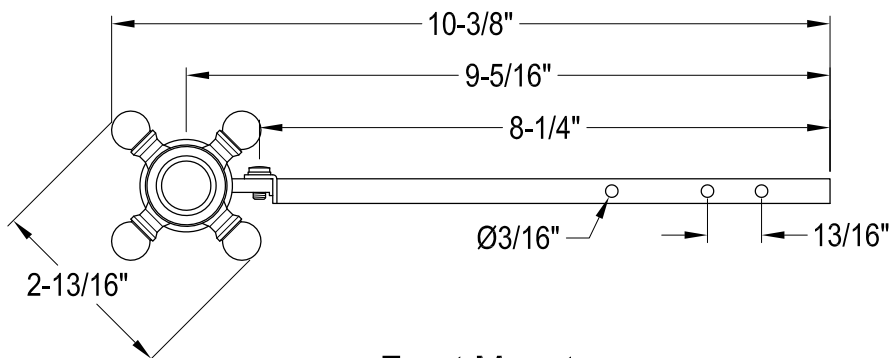

KTBXD0,1,2,3,6,7,8

Universal Front or Side Mount Toilet Tank Lever

Side Mount

Front Mount