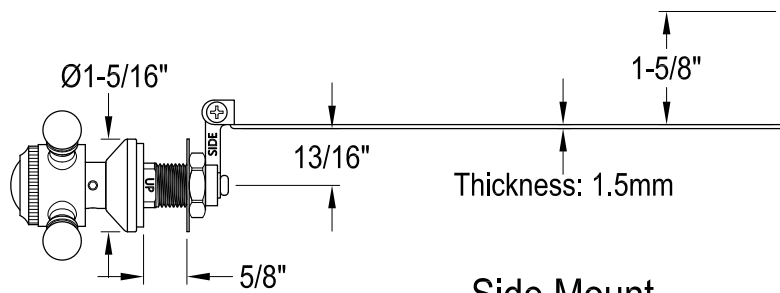

KTBXD0,1,2,3,6,7,8

Universal Front or Side Mount Toilet Tank Lever

Side Mount

Front Mount