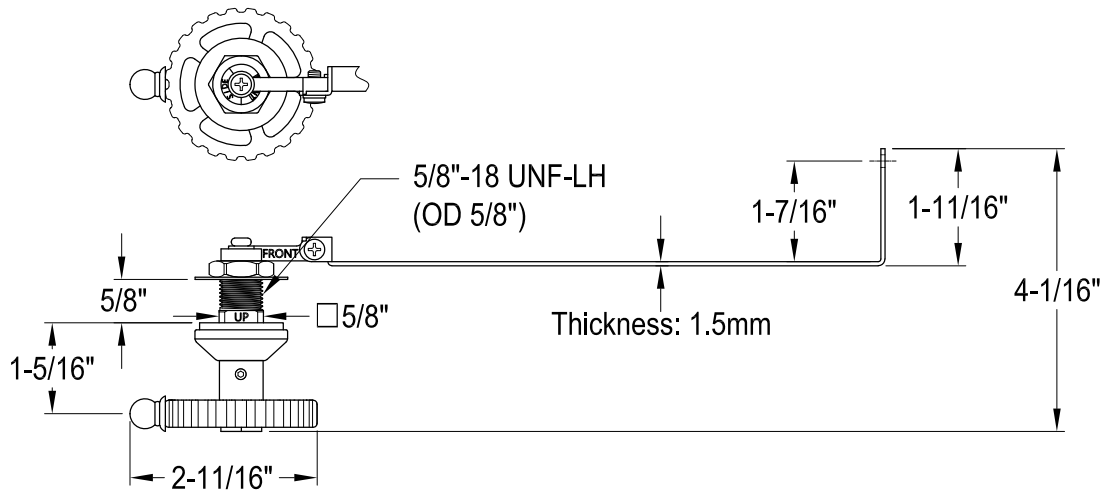

KTCGD0,1,2,3,6,7,8

Universal Front or Side Mount Toilet Tank Lever

Side Mount

Front Mount