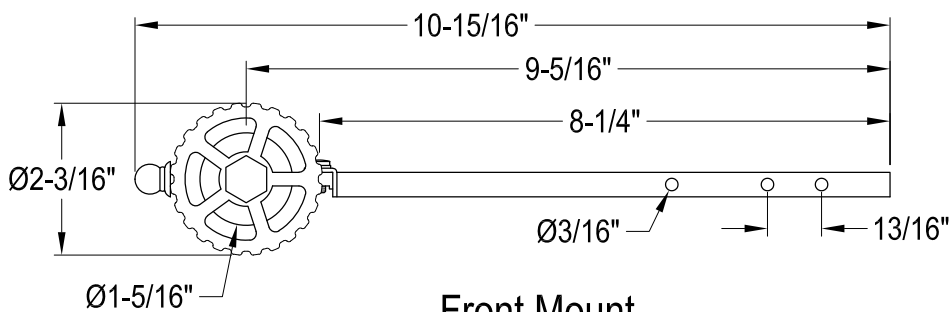

KTCGD0,1,2,3,6,7,8

Universal Front or Side Mount Toilet Tank Lever

Side Mount

Front Mount