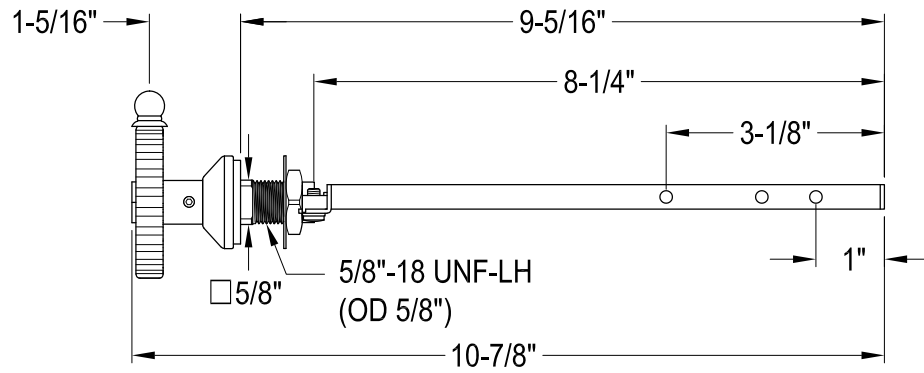

KTCGD0,1,2,3,6,7,8

Universal Front or Side Mount Toilet Tank Lever

Side Mount

Front Mount