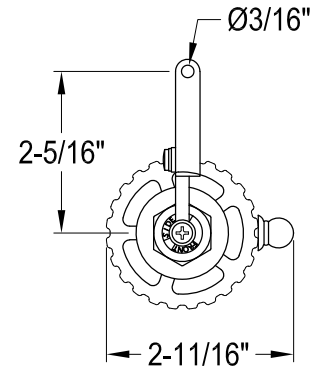

KTCGD0,1,2,3,6,7,8

Universal Front or Side Mount Toilet Tank Lever

Side Mount

Front Mount