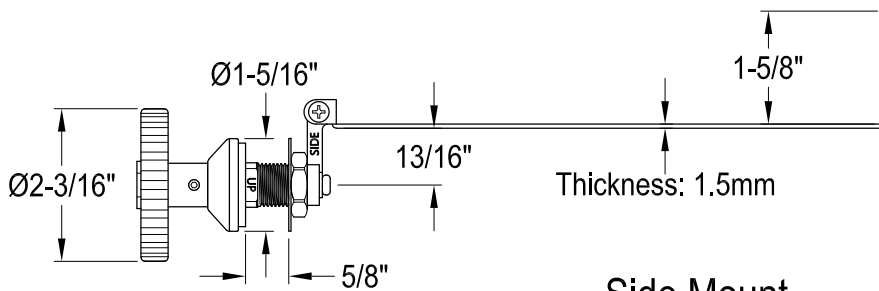

KTCGD0,1,2,3,6,7,8

Universal Front or Side Mount Toilet Tank Lever

Side Mount

Front Mount