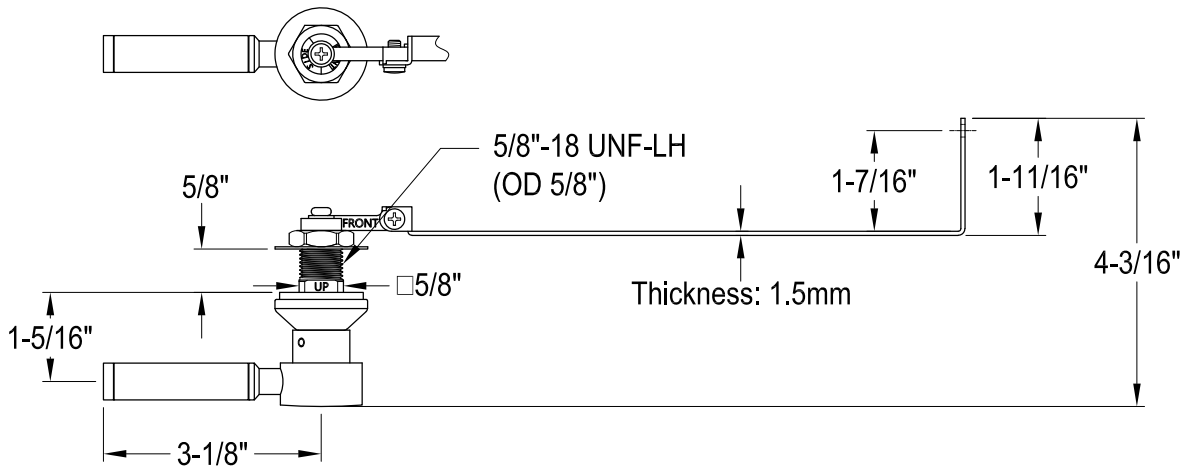

# KTDKLD0,1,2,3,6,7,8

Universal Front or Side Mount Toilet Tank Lever

Side Mount

Front Mount