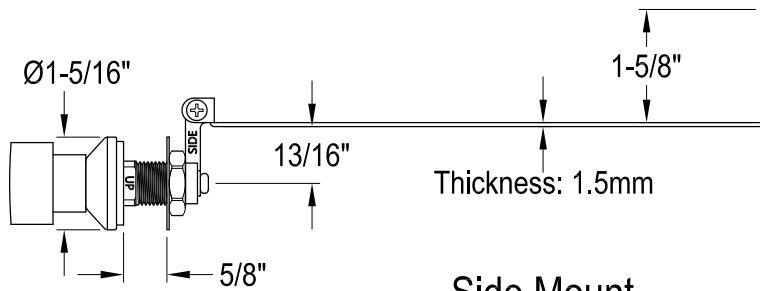

# KTDKLD0,1,2,3,6,7,8

Universal Front or Side Mount Toilet Tank Lever

Side Mount

Front Mount