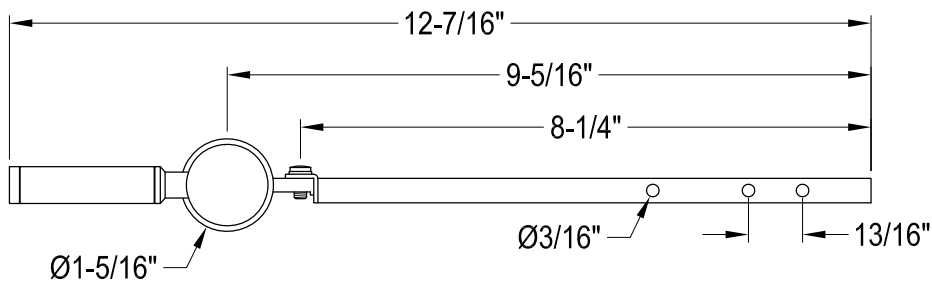

# KTDKLD0,1,2,3,6,7,8

Universal Front or Side Mount Toilet Tank Lever

Side Mount

Front Mount