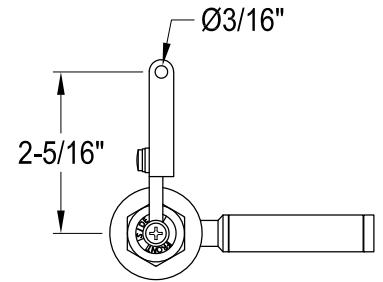

# KTDKLD0,1,2,3,6,7,8

Universal Front or Side Mount Toilet Tank Lever

Side Mount

Front Mount