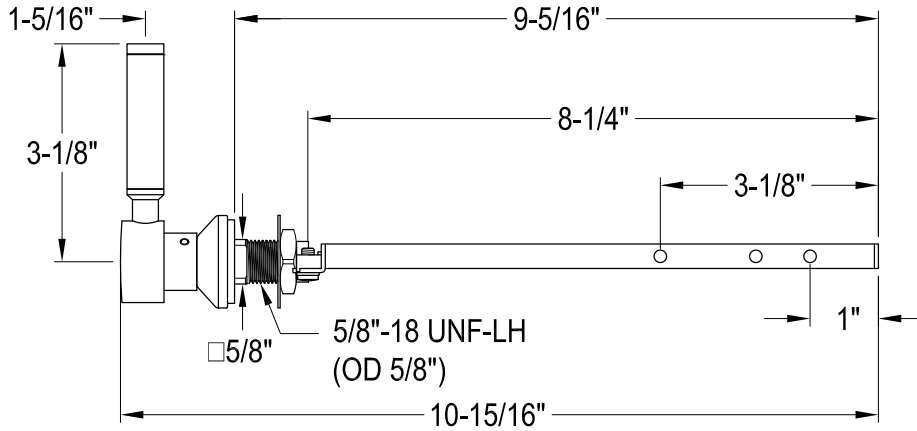

# KTDKLD0,1,2,3,6,7,8

Universal Front or Side Mount Toilet Tank Lever

Side Mount

Front Mount