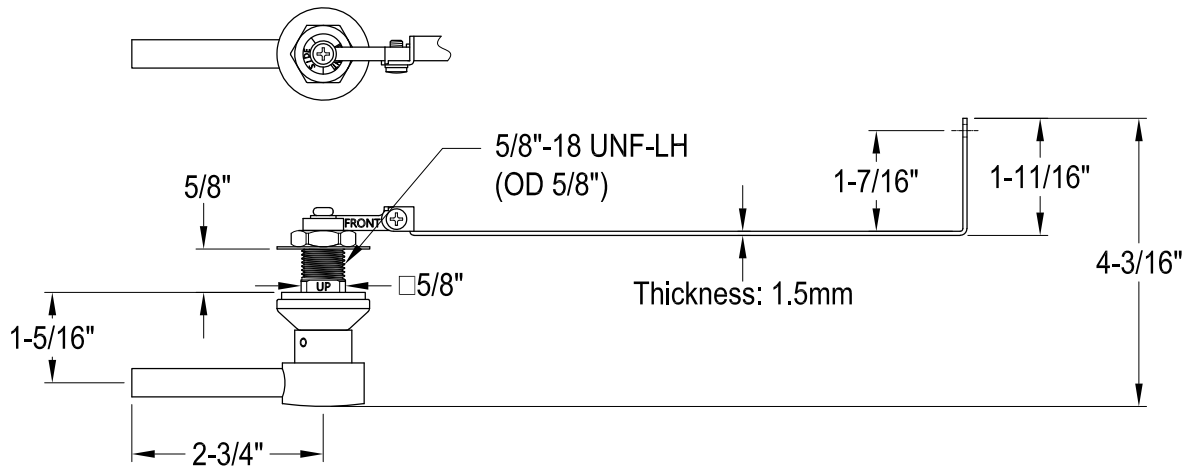

KTDLD0,1,2,3,6,7,8

Universal Front or Side Mount Toilet Tank Lever

Side Mount

Front Mount