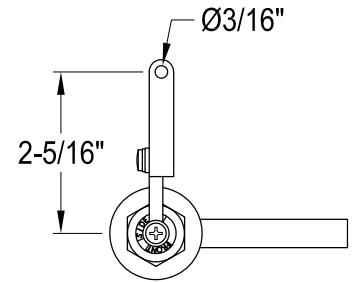

KTDLD0,1,2,3,6,7,8

Universal Front or Side Mount Toilet Tank Lever

Side Mount

Front Mount