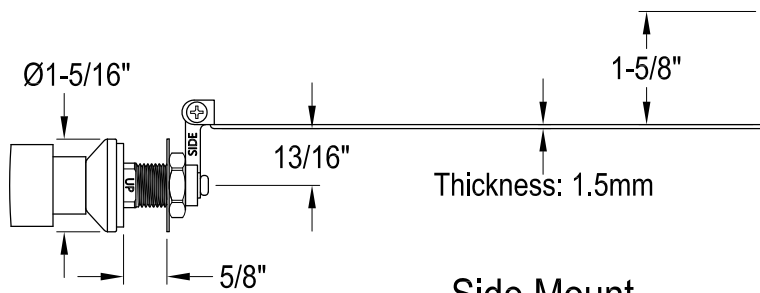

KTDLD0,1,2,3,6,7,8

Universal Front or Side Mount Toilet Tank Lever

Side Mount

Front Mount