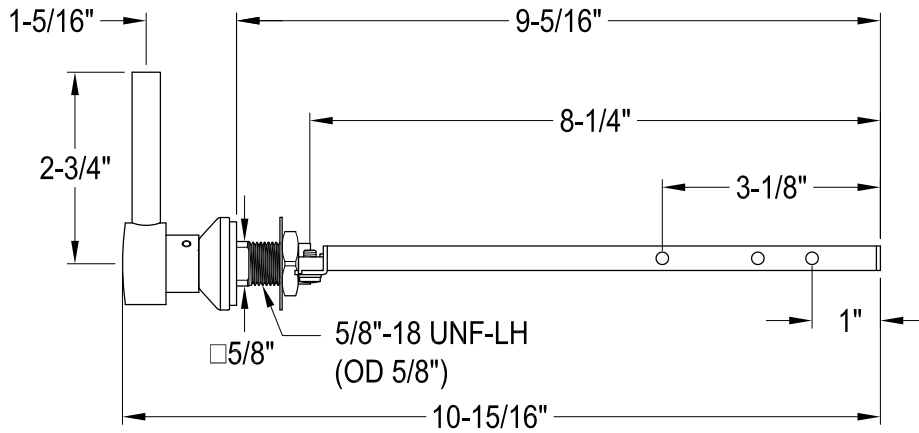

KTDLD0,1,2,3,6,7,8

Universal Front or Side Mount Toilet Tank Lever

Side Mount

Front Mount