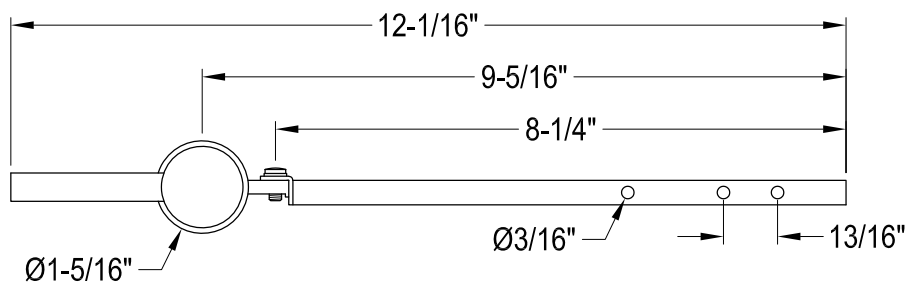

KTDLD0,1,2,3,6,7,8

Universal Front or Side Mount Toilet Tank Lever

Side Mount

Front Mount