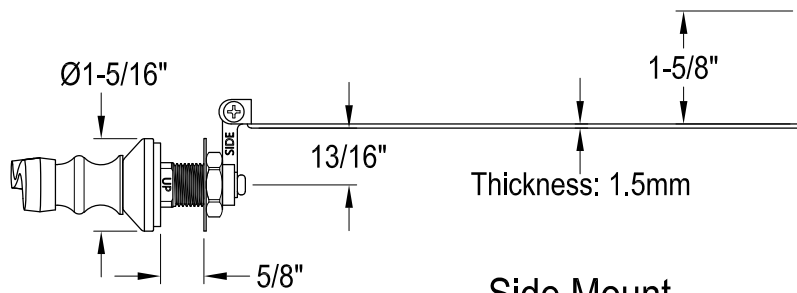

KTFLD0,1,2,3,6,7,8

Universal Front or Side Mount Toilet Tank Lever

Side Mount

Front Mount