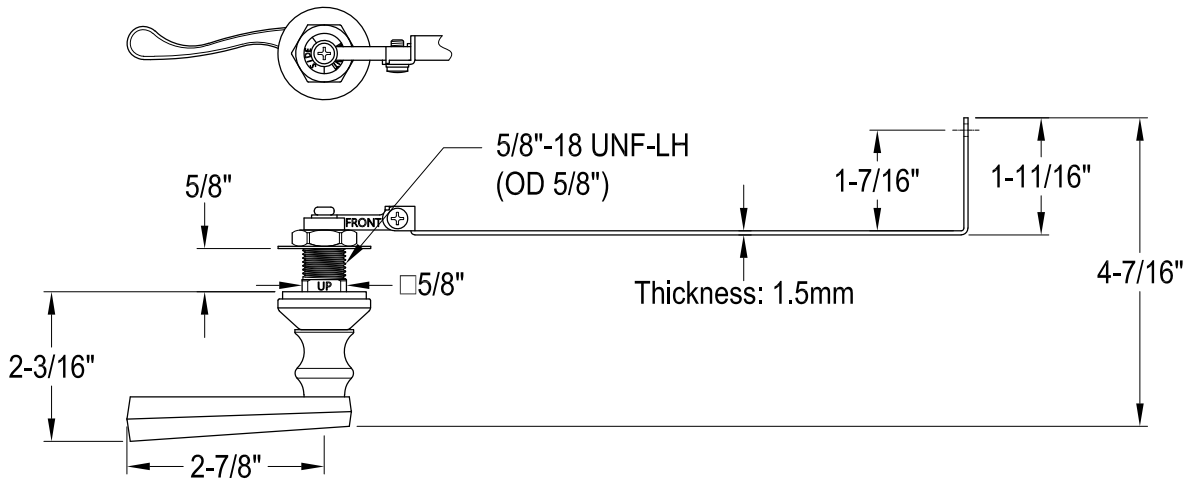

KTFLD0,1,2,3,6,7,8

Universal Front or Side Mount Toilet Tank Lever

Side Mount

Front Mount