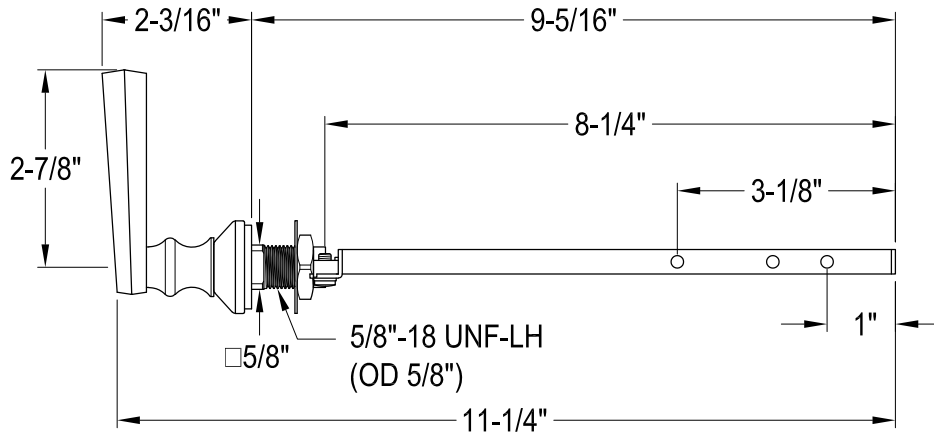

KTFLD0,1,2,3,6,7,8

Universal Front or Side Mount Toilet Tank Lever

Side Mount

Front Mount