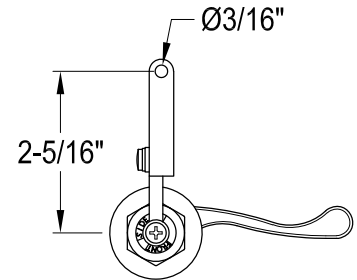

KTFLD0,1,2,3,6,7,8

Universal Front or Side Mount Toilet Tank Lever

Side Mount

Front Mount