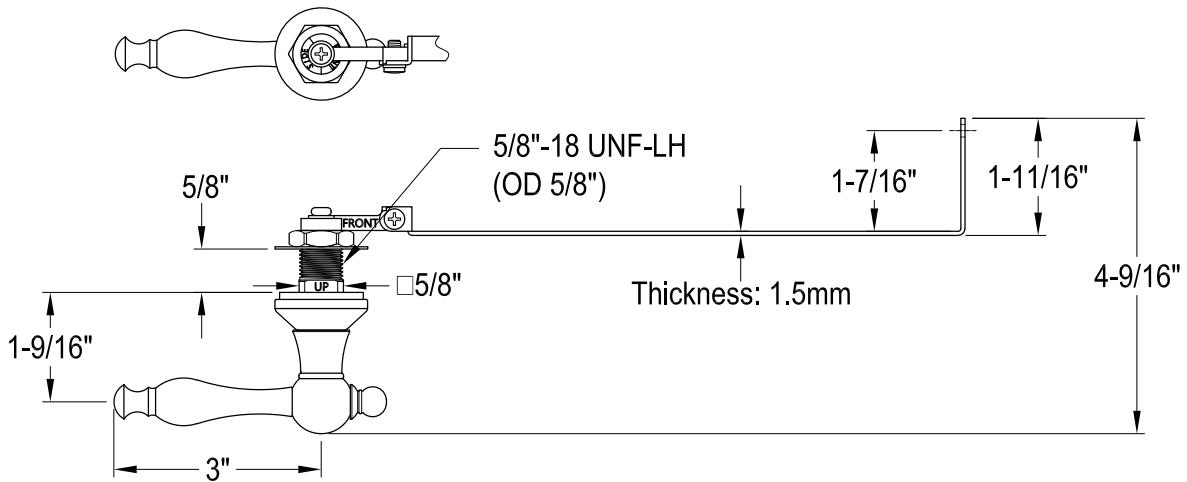

# KTNLD0,1,2,6,7,8

Universal Front or Side Mount Toilet Tank Lever

Side Mount

Front Mount