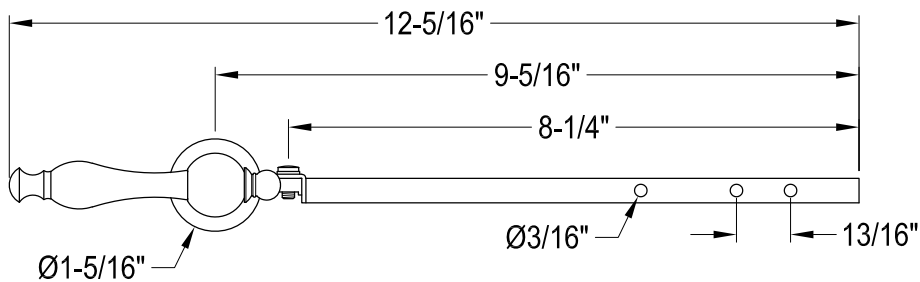

# KTNLD0,1,2,6,7,8

Universal Front or Side Mount Toilet Tank Lever

Side Mount

Front Mount