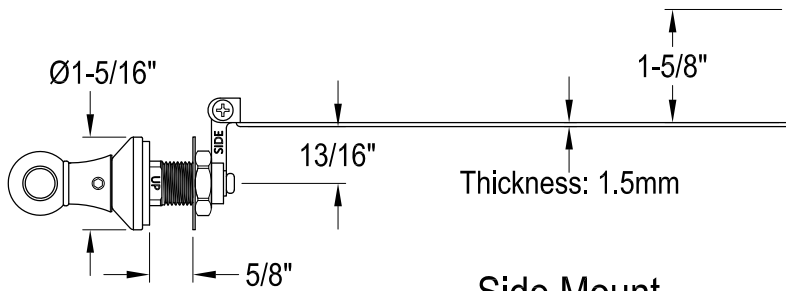

# KTNLD0,1,2,6,7,8

Universal Front or Side Mount Toilet Tank Lever

Side Mount

Front Mount