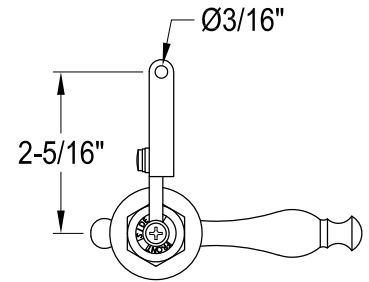

# KTNLD0,1,2,6,7,8

Universal Front or Side Mount Toilet Tank Lever

Side Mount

Front Mount