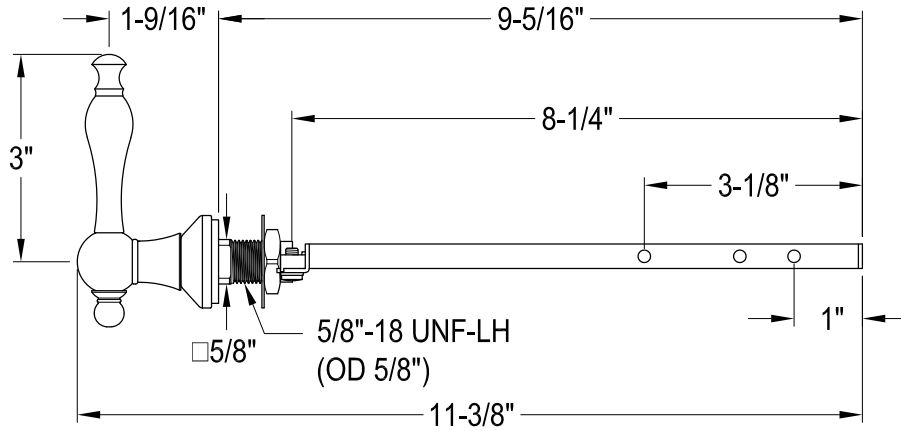

# KTNLD0,1,2,6,7,8

Universal Front or Side Mount Toilet Tank Lever

Side Mount

Front Mount