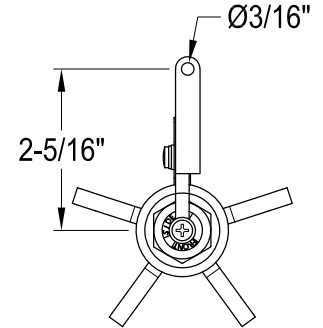

# KTNXD0,1,2,3,6,7,8

Universal Front or Side Mount Toilet Tank Lever

Side Mount

Front Mount