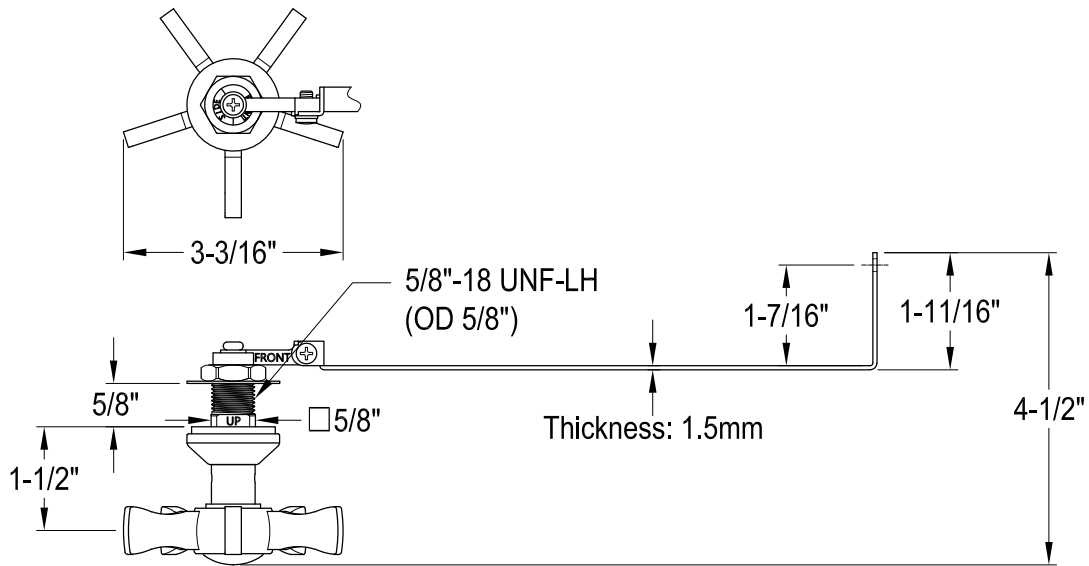

# KTNXD0,1,2,3,6,7,8

Universal Front or Side Mount Toilet Tank Lever

Side Mount

Front Mount