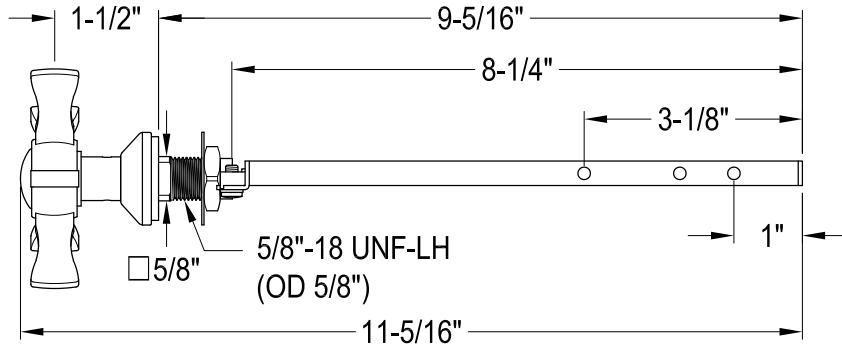

# KTNXD0,1,2,3,6,7,8

Universal Front or Side Mount Toilet Tank Lever

Side Mount

Front Mount