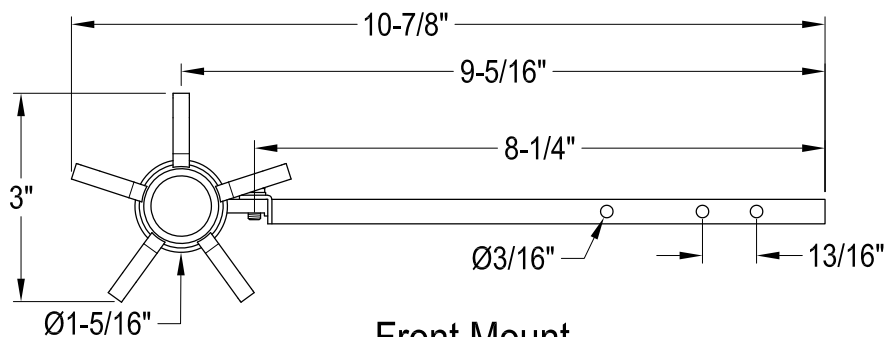

# KTNXD0,1,2,3,6,7,8

Universal Front or Side Mount Toilet Tank Lever

Side Mount

Front Mount