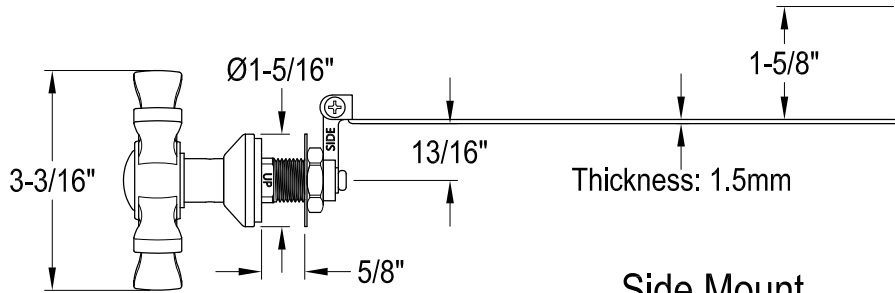

# KTNXD0,1,2,3,6,7,8

Universal Front or Side Mount Toilet Tank Lever

Side Mount

Front Mount