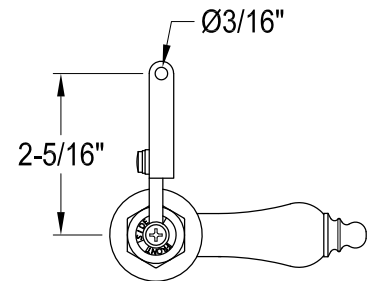

KTPLD0,1,2,3,6,7,8

Universal Front or Side Mount Toilet Tank Lever

Side Mount

Front Mount