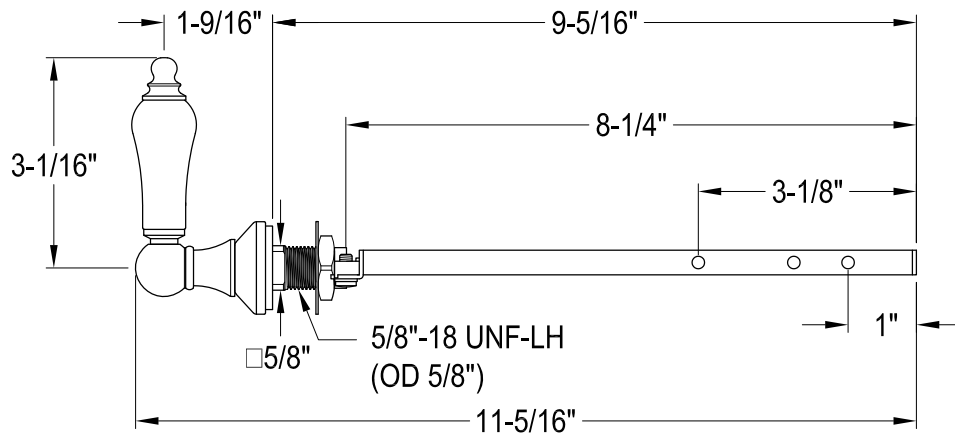

KTPLD0,1,2,3,6,7,8

Universal Front or Side Mount Toilet Tank Lever

Side Mount

Front Mount