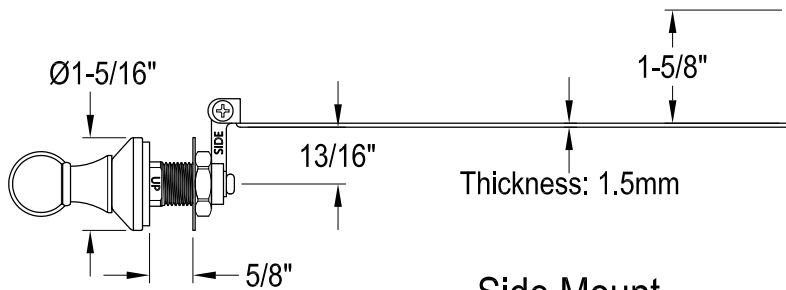

KTPLD0,1,2,3,6,7,8

Universal Front or Side Mount Toilet Tank Lever

Side Mount

Front Mount