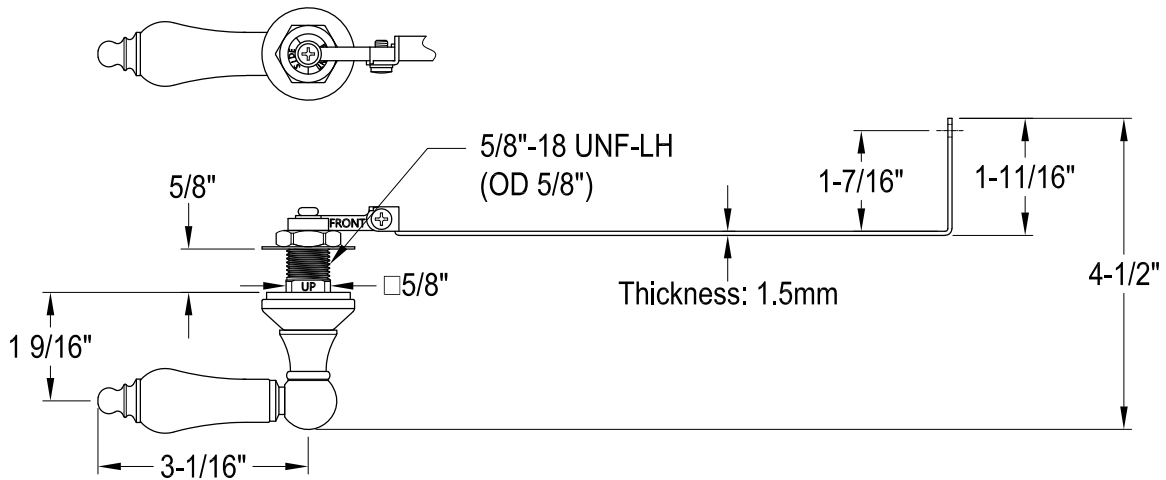

KTPLD0,1,2,3,6,7,8

Universal Front or Side Mount Toilet Tank Lever

Side Mount

Front Mount