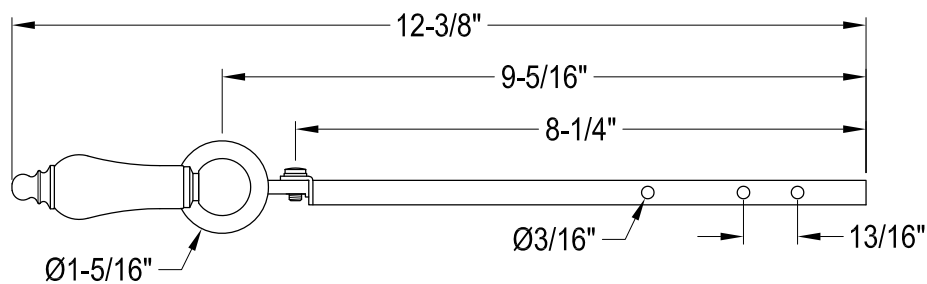

KTPLD0,1,2,3,6,7,8

Universal Front or Side Mount Toilet Tank Lever

Side Mount

Front Mount