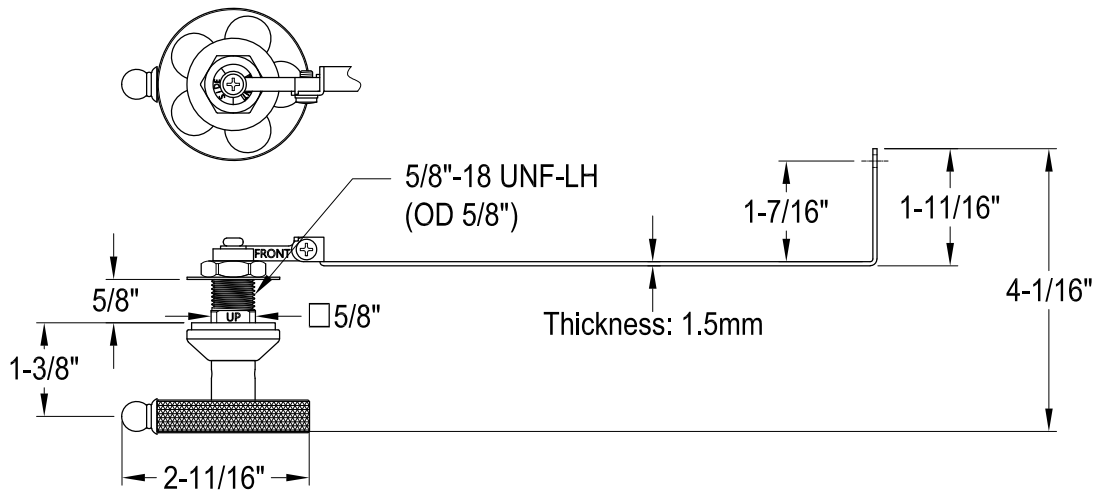

# KTRKXD0,1,2,3,6,7,8

Universal Front or Side Mount Toilet Tank Lever

Side Mount

Front Mount