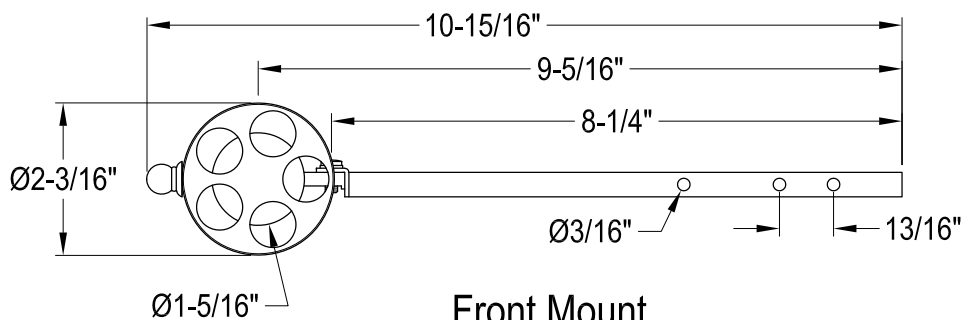

# KTRKXD0,1,2,3,6,7,8

Universal Front or Side Mount Toilet Tank Lever

Side Mount

Front Mount