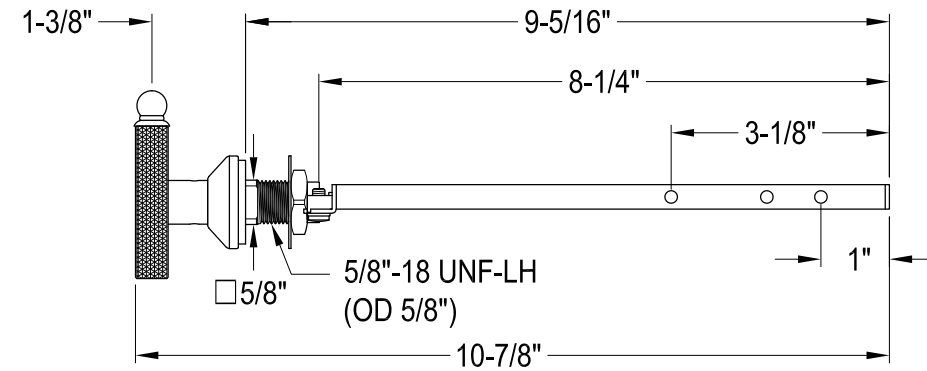

# KTRKXD0,1,2,3,6,7,8

Universal Front or Side Mount Toilet Tank Lever

Side Mount

Front Mount