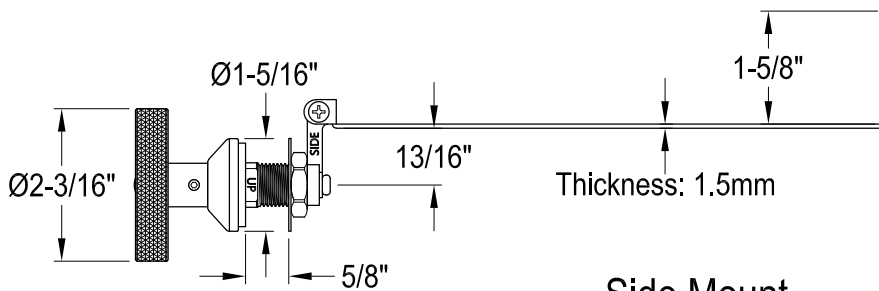

# KTRKXD0,1,2,3,6,7,8

Universal Front or Side Mount Toilet Tank Lever

Side Mount

Front Mount