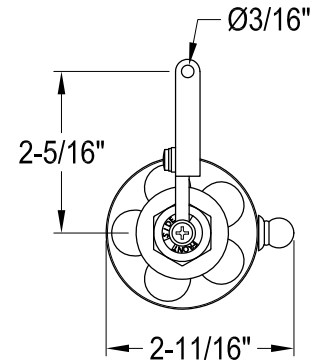

# KTRKXD0,1,2,3,6,7,8

Universal Front or Side Mount Toilet Tank Lever

Side Mount

Front Mount