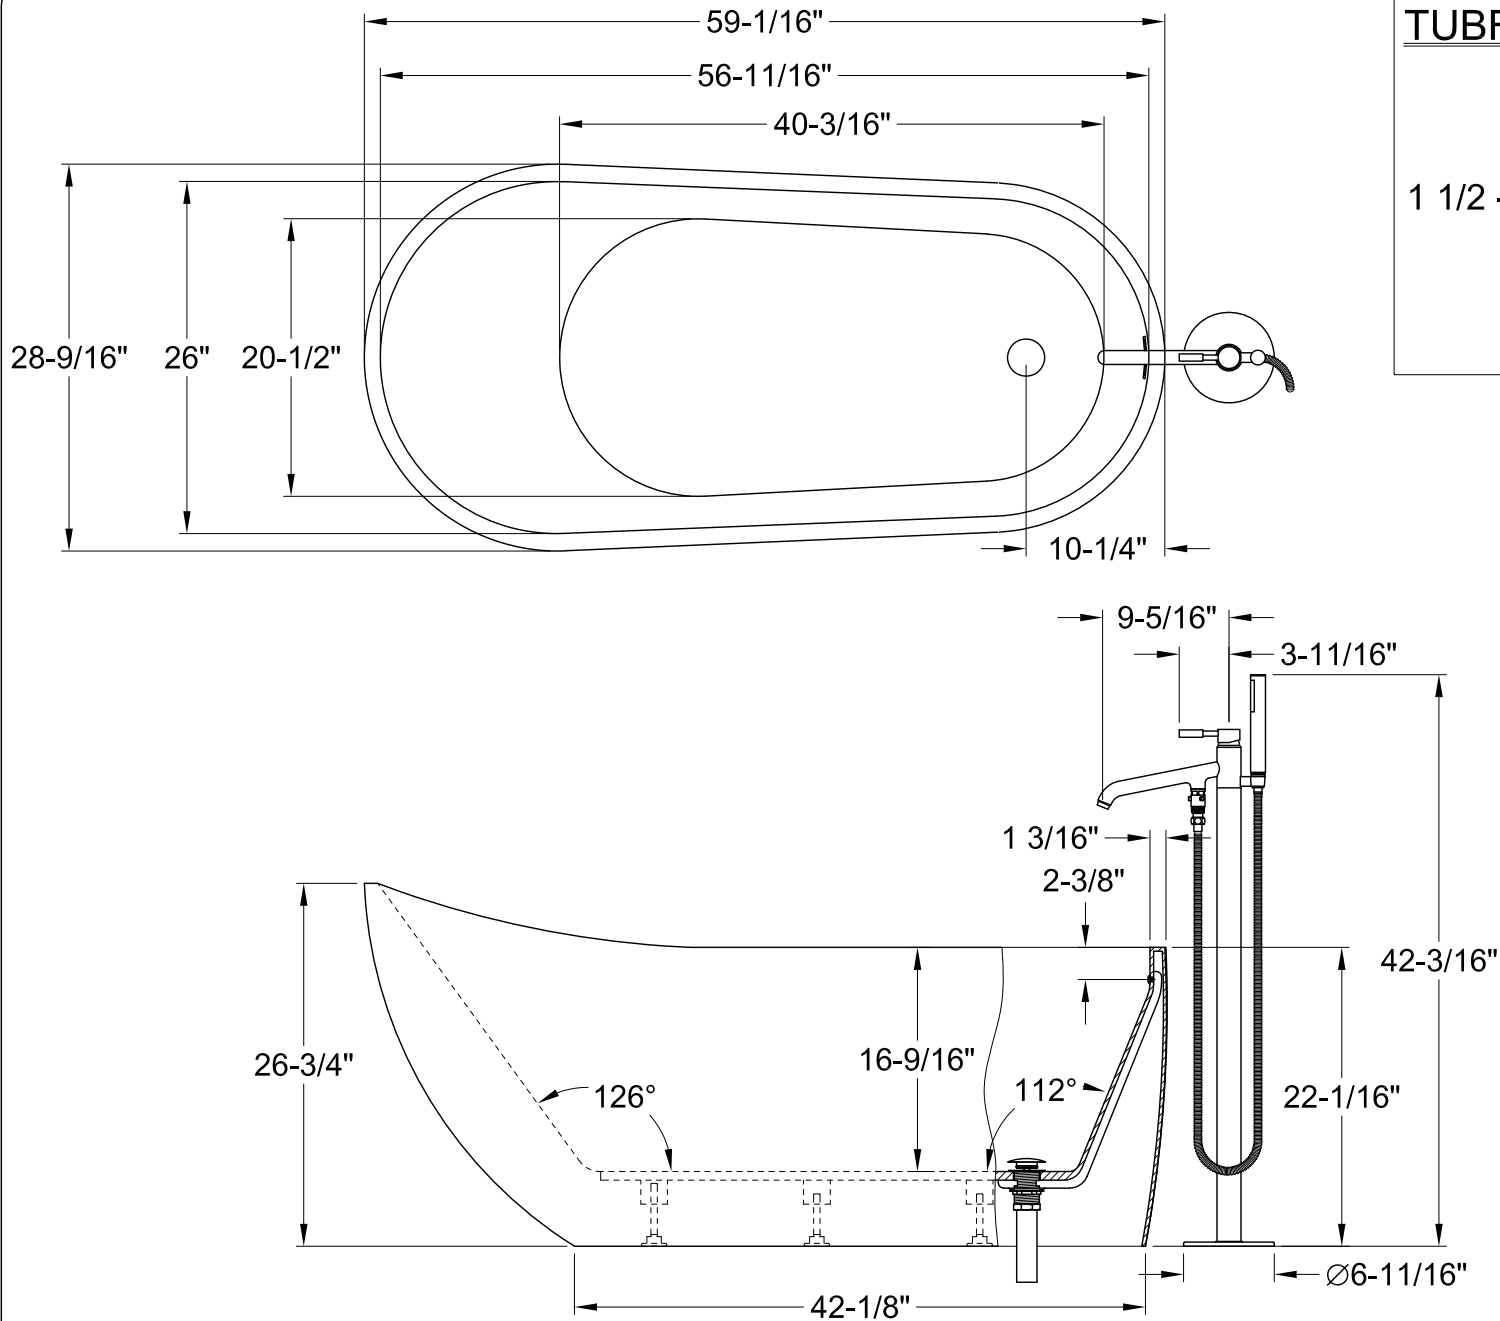

# KTRS592928A1,5,8

59" Acrylic Bathtub Combo

## TUBFADFFL

Floor Flange