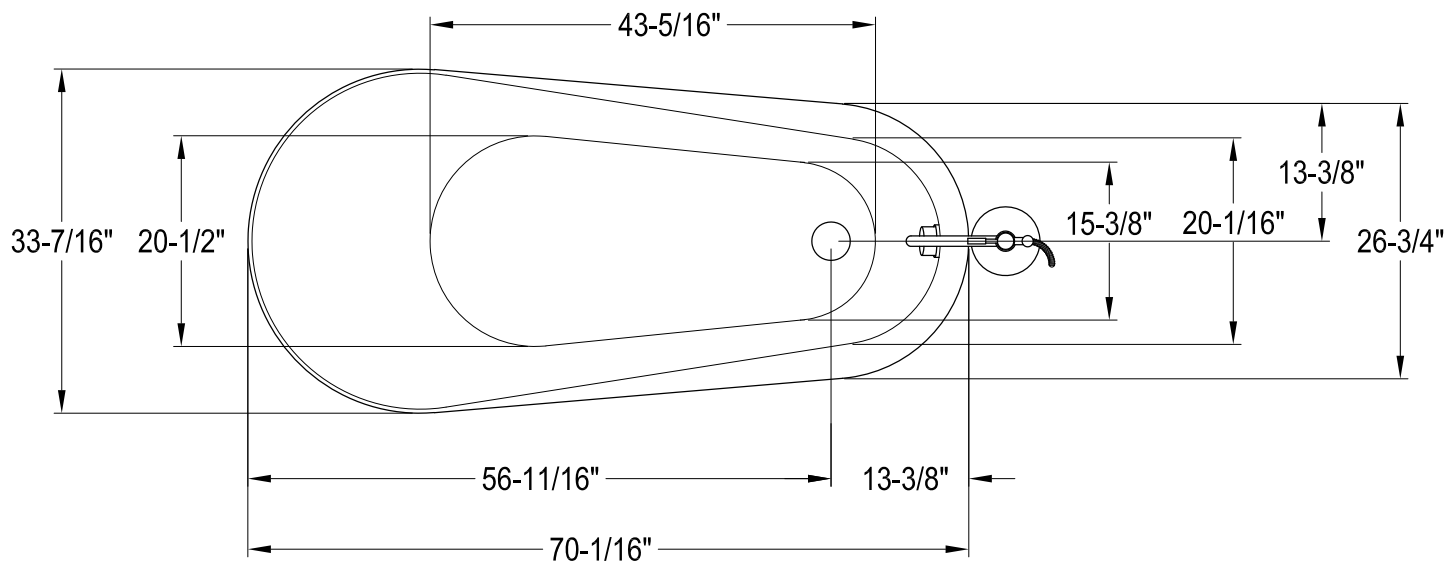

KTRS723432A1,5,8

70" Acrylic Freestanding Tub Combo

M12 x 60 (6 pcs)

TUBFDAABS