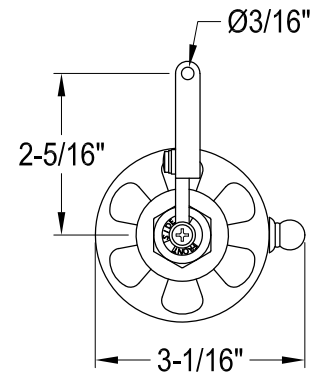

# KTRXD0,1,2,3,6,7,8

Universal Front or Side Mount Toilet Tank Lever

Side Mount

Front Mount