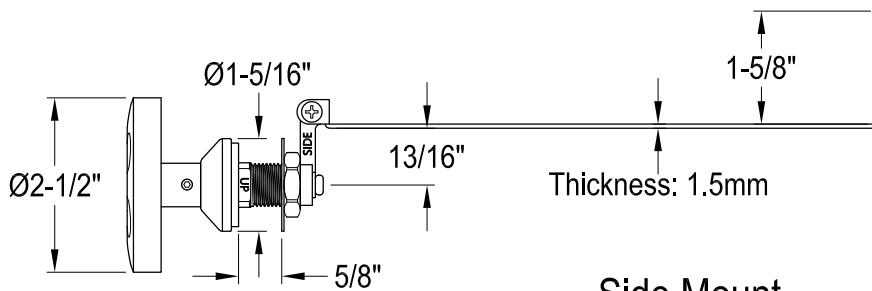

# KTRXD0,1,2,3,6,7,8

Universal Front or Side Mount Toilet Tank Lever

Side Mount

Front Mount