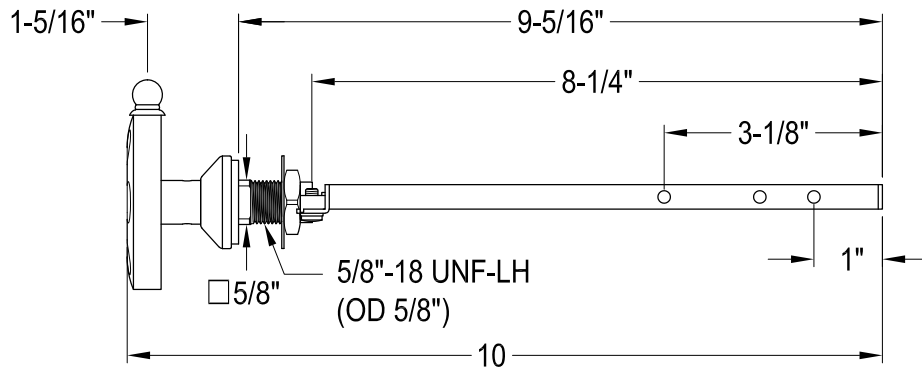

# KTRXD0,1,2,3,6,7,8

Universal Front or Side Mount Toilet Tank Lever

Side Mount

Front Mount