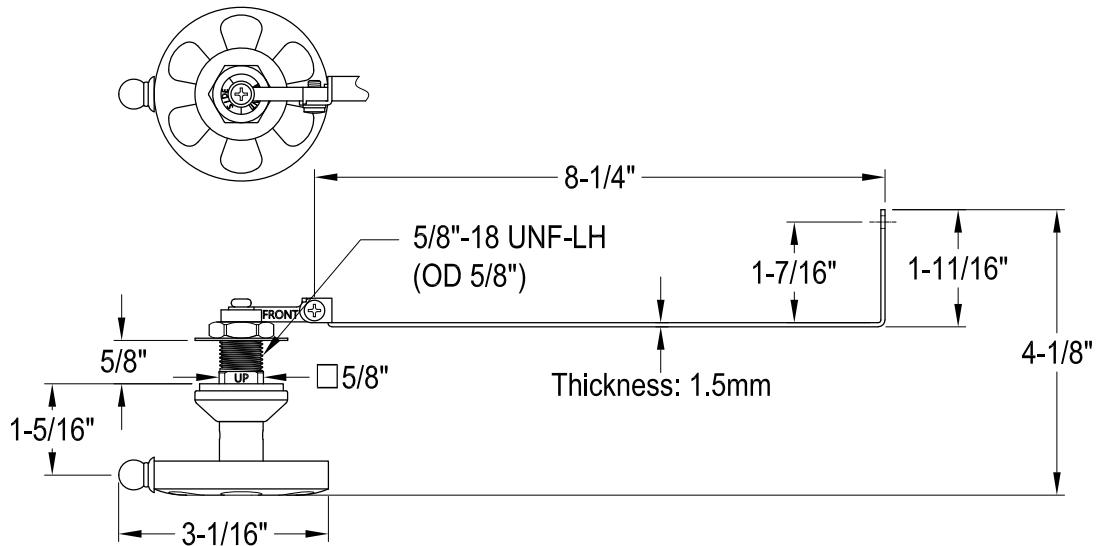

# KTRXD0,1,2,3,6,7,8

Universal Front or Side Mount Toilet Tank Lever

Side Mount

Front Mount