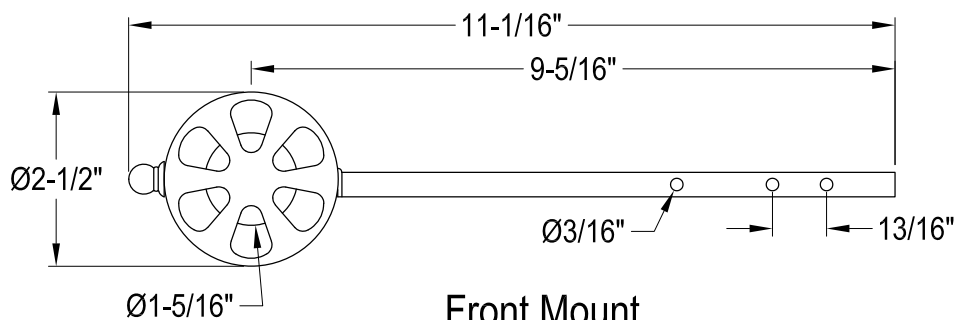

# KTRXD0,1,2,3,6,7,8

Universal Front or Side Mount Toilet Tank Lever

Side Mount

Front Mount