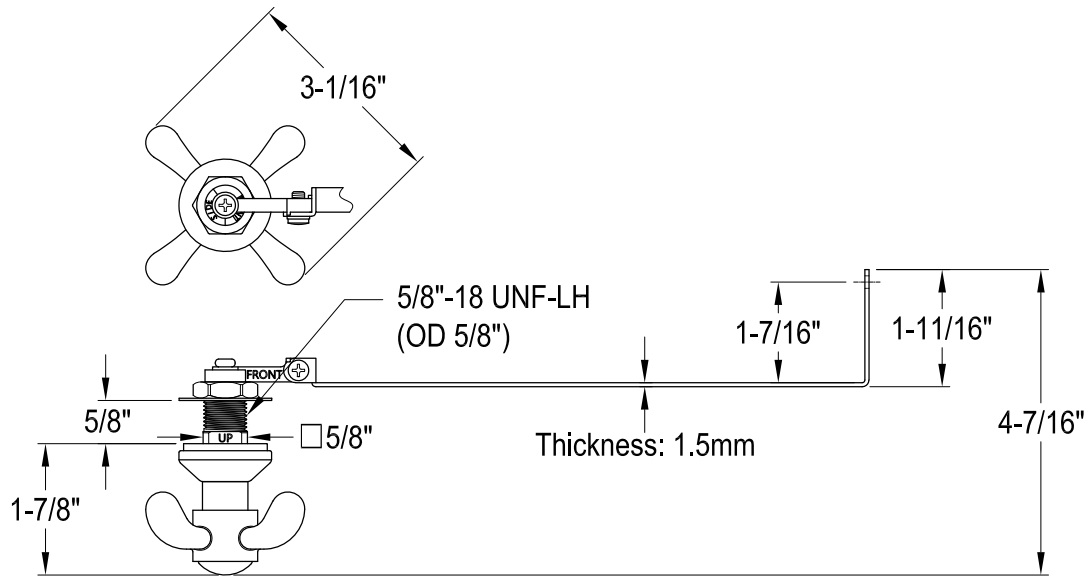

# KTTXD0,1,2,3,6,7,8

Universal Front or Side Mount Toilet Tank Lever

Side Mount

Front Mount