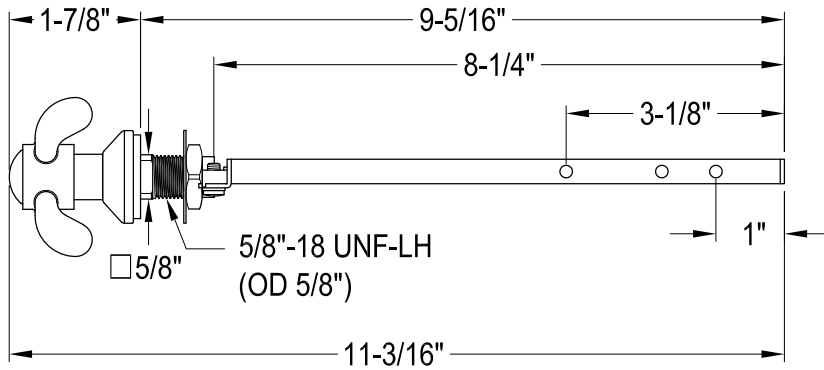

# KTTXD0,1,2,3,6,7,8

Universal Front or Side Mount Toilet Tank Lever

Side Mount

Front Mount