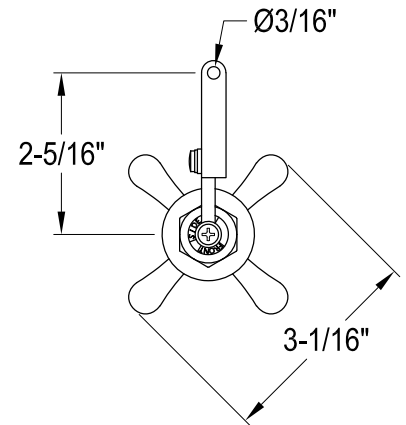

# KTTXD0,1,2,3,6,7,8

Universal Front or Side Mount Toilet Tank Lever

Side Mount

Front Mount