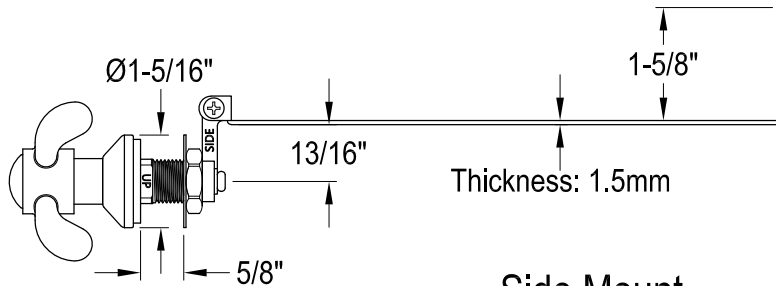

# KTTXD0,1,2,3,6,7,8

Universal Front or Side Mount Toilet Tank Lever

Side Mount

Front Mount