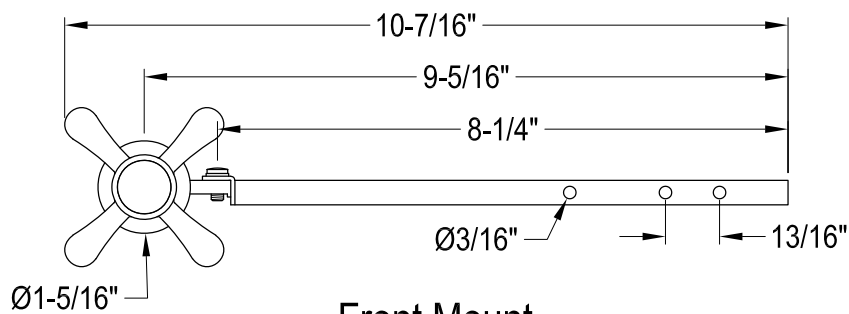

# KTTXD0,1,2,3,6,7,8

Universal Front or Side Mount Toilet Tank Lever

Side Mount

Front Mount