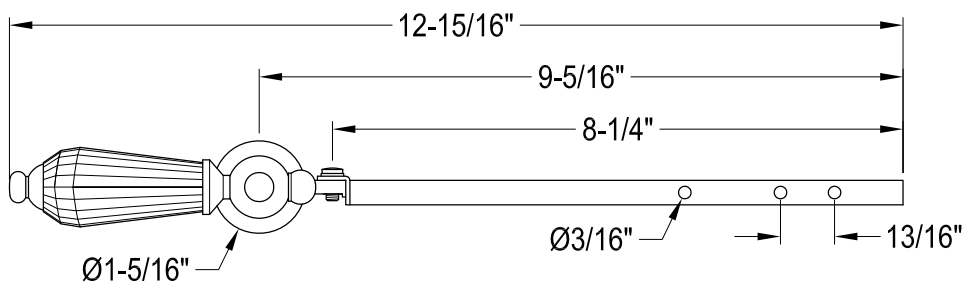

KTWLLD0,1,2,3,7,8

Universal Front or Side Mount Toilet Tank Lever

Side Mount

Front Mount