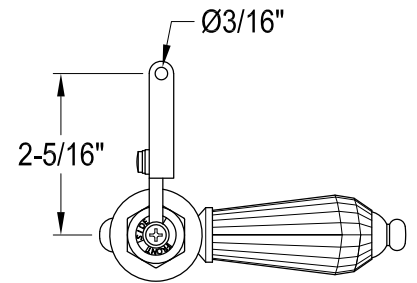

KTWLLD0,1,2,3,7,8

Universal Front or Side Mount Toilet Tank Lever

Side Mount

Front Mount