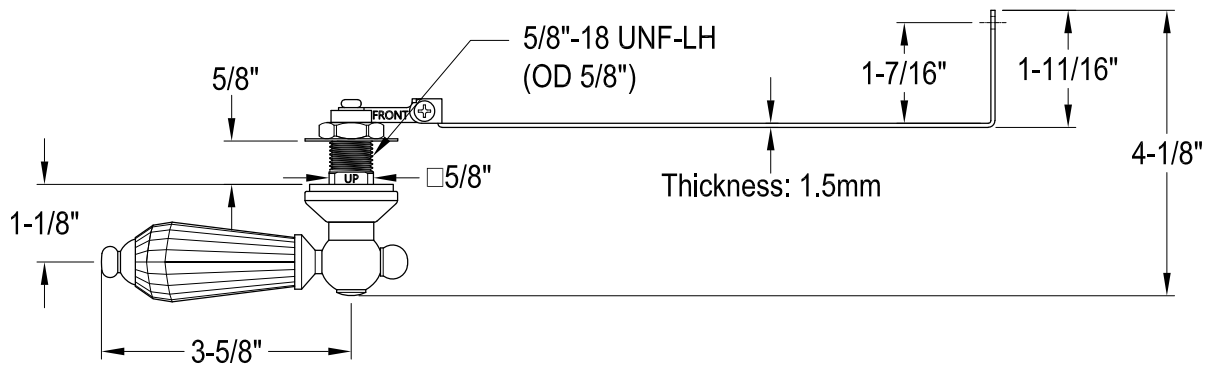

KTWLLD0,1,2,3,7,8

Universal Front or Side Mount Toilet Tank Lever

Side Mount

Front Mount