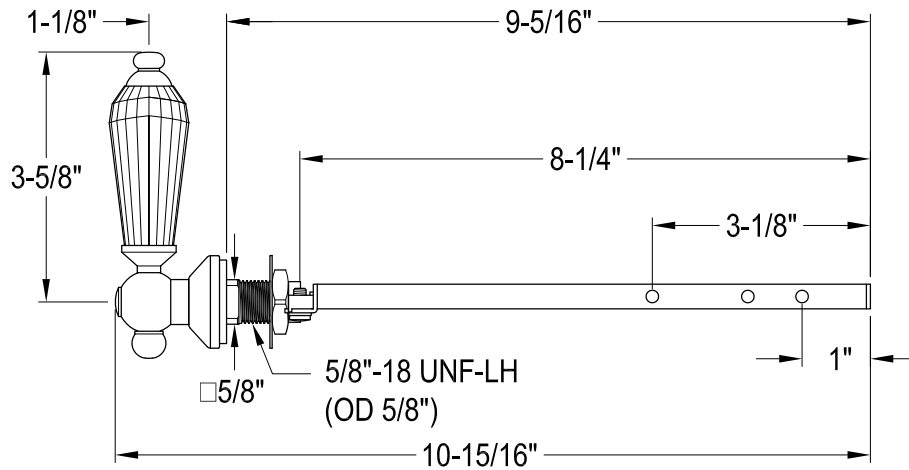

KTWLLD0,1,2,3,7,8

Universal Front or Side Mount Toilet Tank Lever

Side Mount

Front Mount