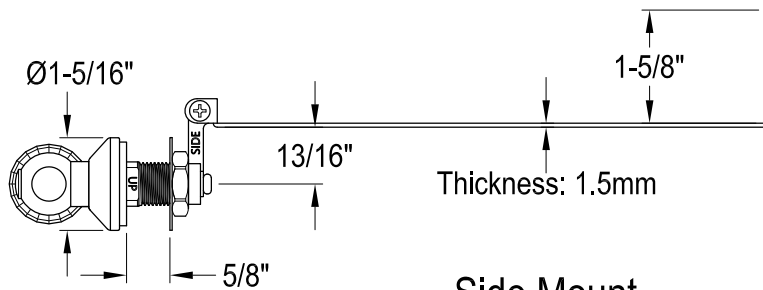

KTWLLD0,1,2,3,7,8

Universal Front or Side Mount Toilet Tank Lever

Side Mount

Front Mount