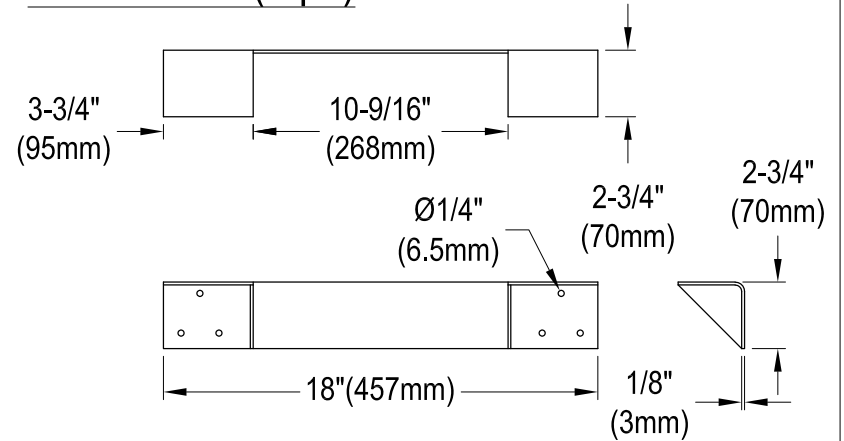

KVPB2522A38

25" x 22" Solid Surface White Stone Vanity Top with Oval Sink

VSPLBRKT (1 pc)

Drain Hole Size (Scale 2:1)