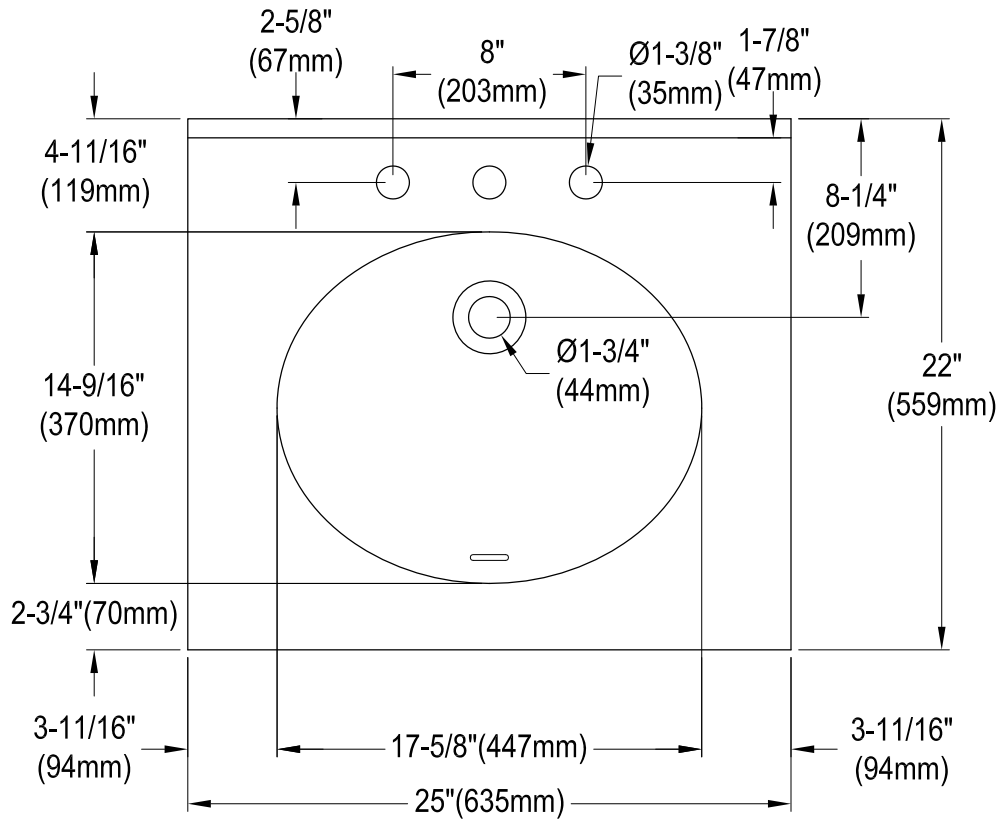

KVPB2522A38

25" x 22" Solid Surface White Stone Vanity Top with Oval Sink

VSPLBRKT (1 pc)

Drain Hole Size (Scale 2:1)