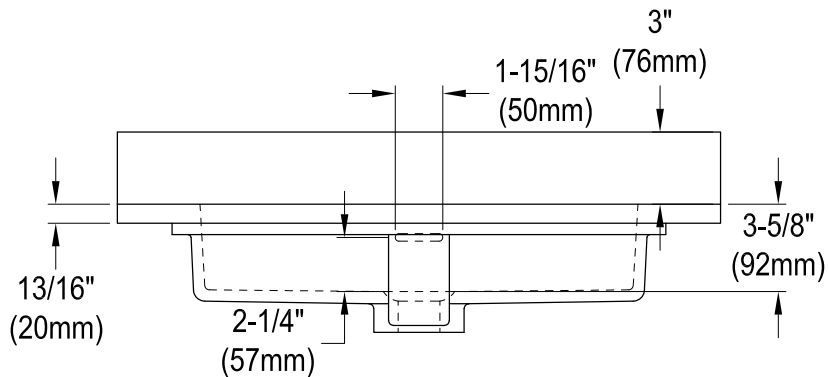

KVPB2522L38SQ

25" x 22" Solid Surface White Stone Texture Calacatta Vanity Top with Rectangular Sink

VSPLBRKT (1 pc)

Drain Hole Size

(Scale 2:1)