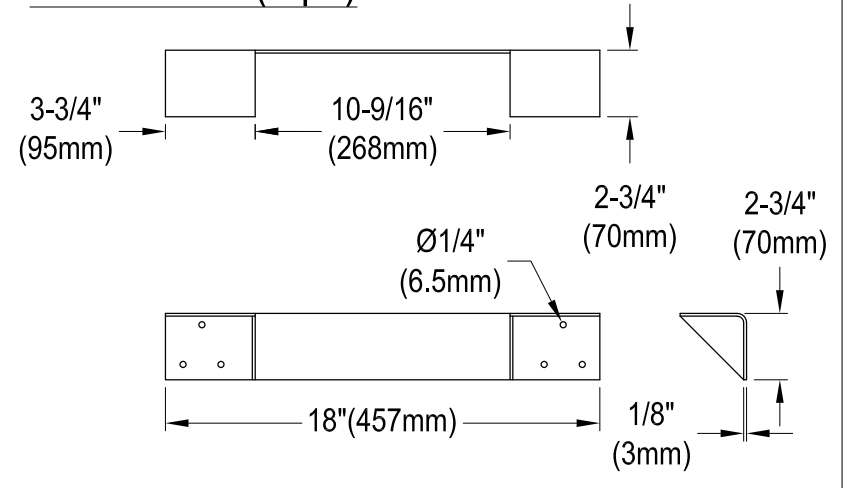

KVPB2522L38SQ

25" x 22" Solid Surface White Stone Texture Calacatta Vanity Top with Rectangular Sink

VSPLBRKT (1 pc)

Drain Hole Size

(Scale 2:1)