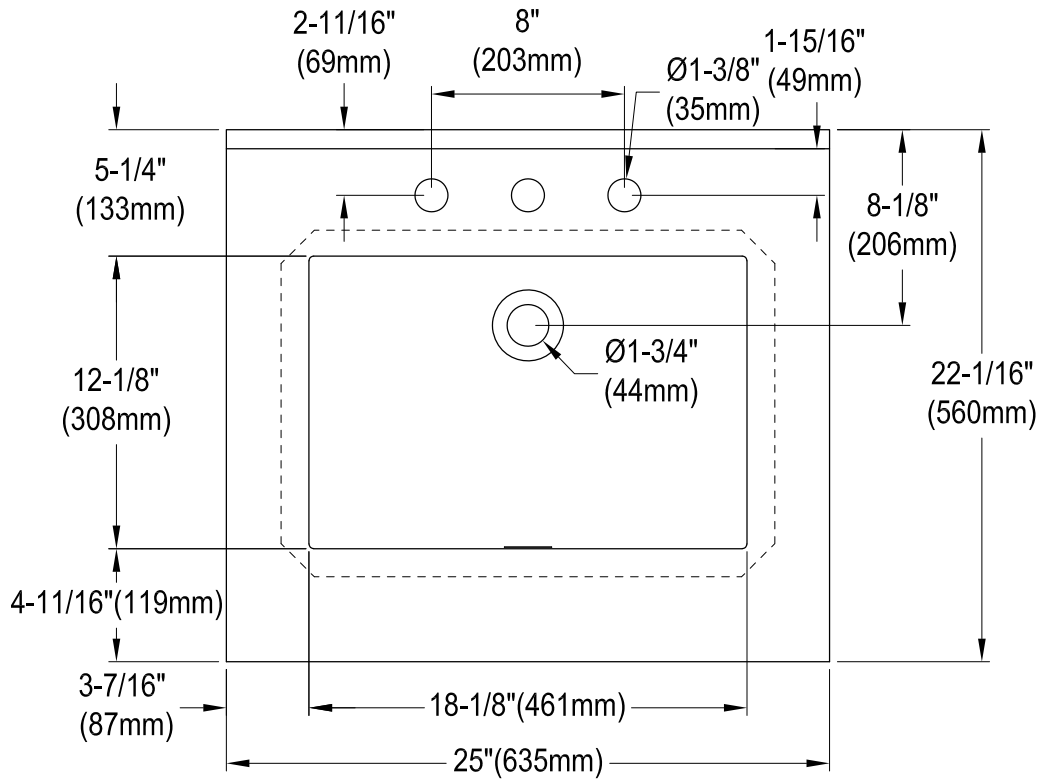

KVPB2522L38SQ

25" x 22" Solid Surface White Stone Texture Calacatta Vanity Top with Rectangular Sink

VSPLBRKT (1 pc)

Drain Hole Size

(Scale 2:1)