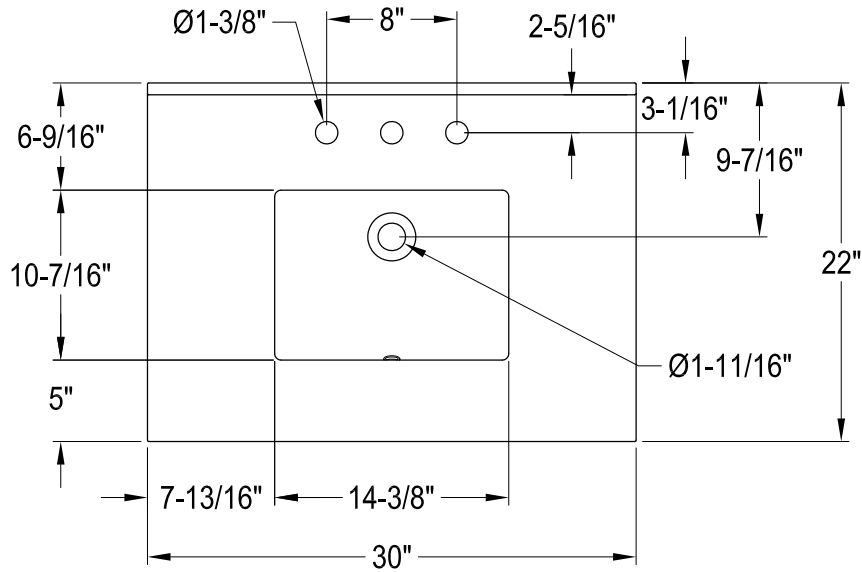

KVPB3030MASQB0,1,5,6,7,8

30" Console Sink with Acrylic Legs & Shelf

VXHSB21180,1,5,6,7,8