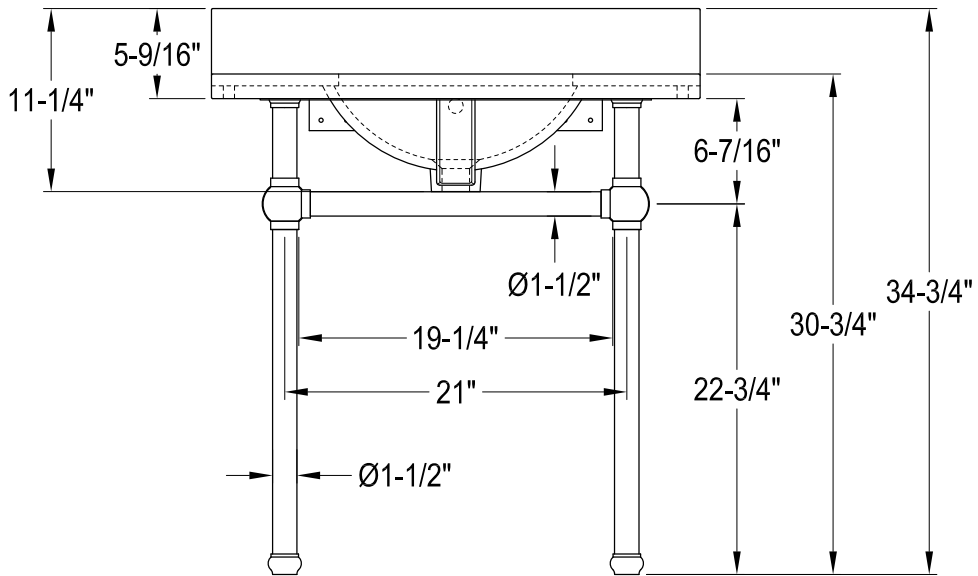

KVPB3030MASQB0,1,5,6,7,8

30" Console Sink with Acrylic Legs & Shelf

VXHSB21180,1,5,6,7,8