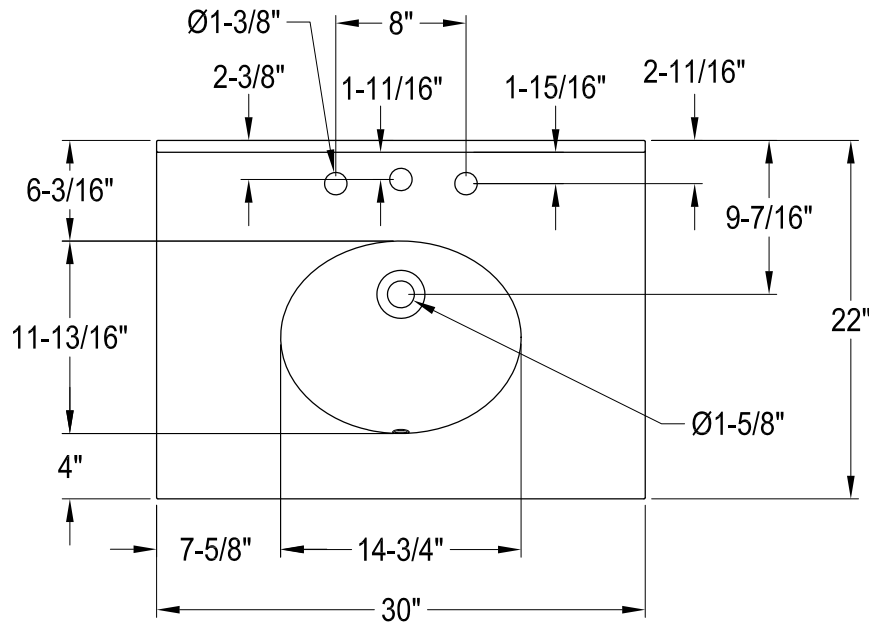

KVPB3030MBB0,1,5,6,7,8

30" Console Sink with Brass Legs & Shelf

VXHSB21180,1,5,6,7,8