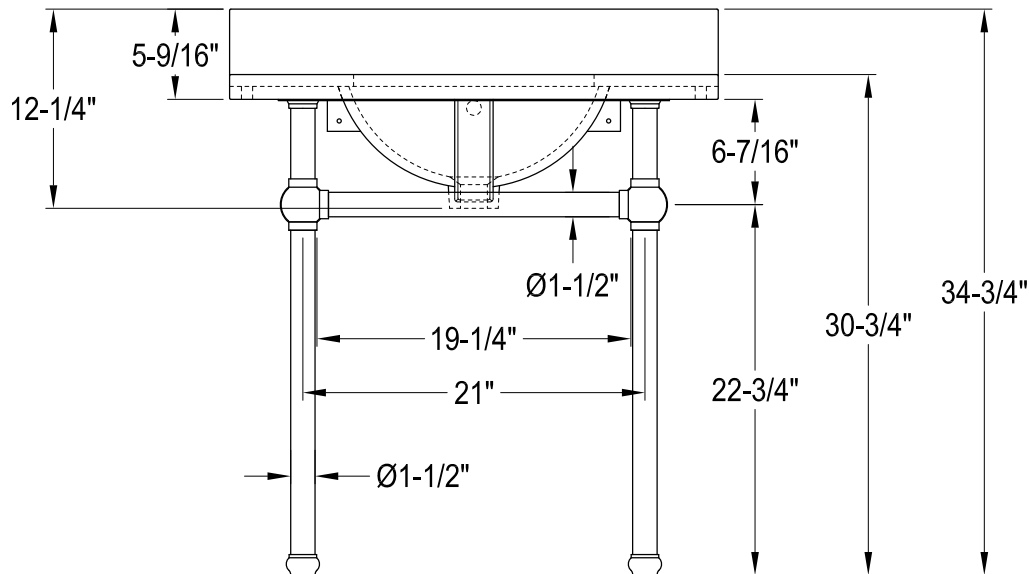

KVPB3030MBB0,1,5,6,7,8

30" Console Sink with Brass Legs & Shelf

VXHSB21180,1,5,6,7,8