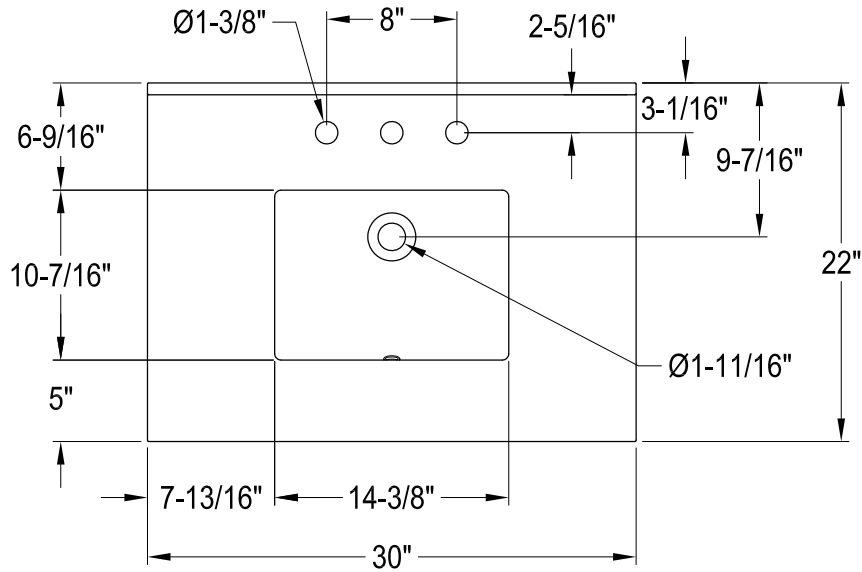

KVPB3030MBSQB0,1,5,6,7,8

30" Console Sink with Brass Legs & Shelf

VXHSB21180,1,5,6,7,8