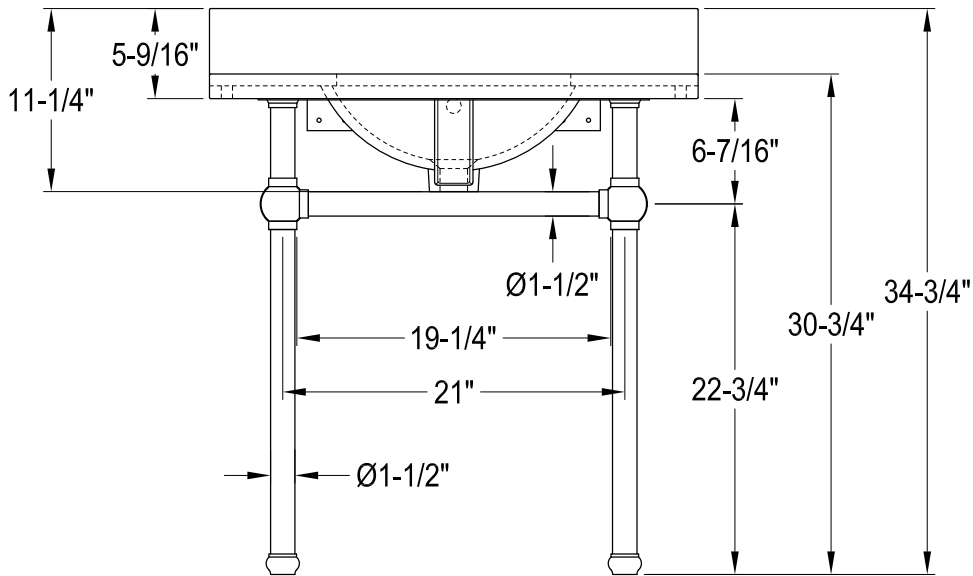

KVPB3030MBSQB0,1,5,6,7,8

30" Console Sink with Brass Legs & Shelf

VXHSB21180,1,5,6,7,8