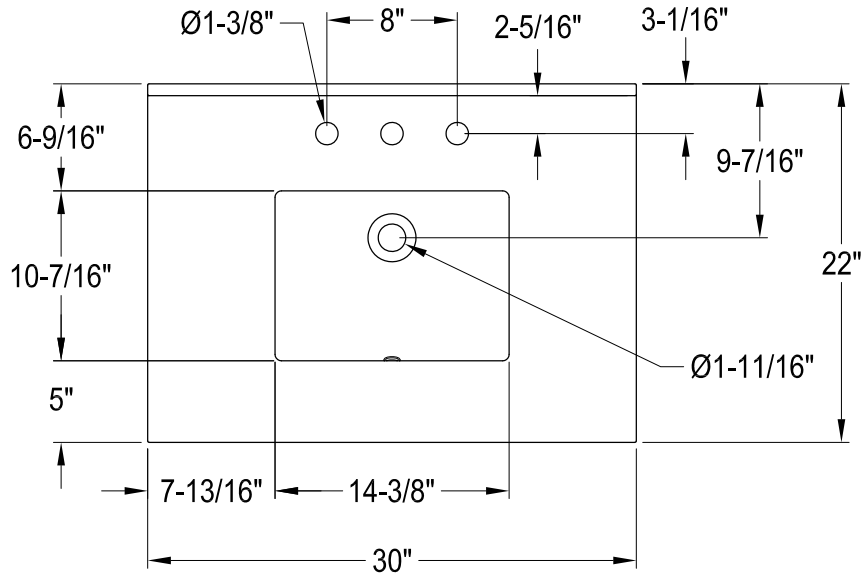

# KVPB30MASQB0,1,5,6,7,8

30" Console Sink with Acrylic Legs & Shelf

## VXHSB21180,1,5,6,7,8