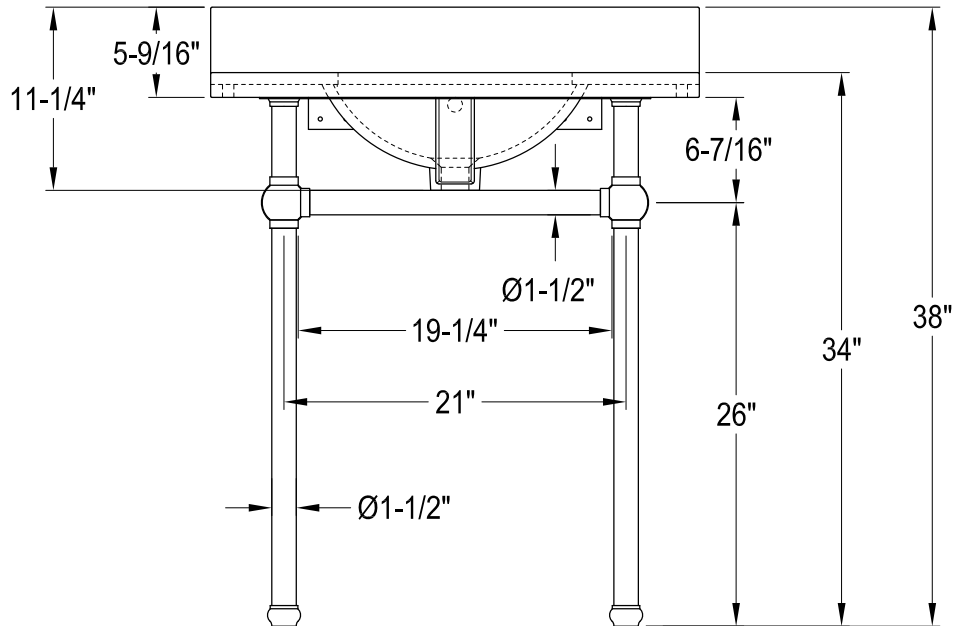

# KVPB30MASQB0,1,5,6,7,8

30" Console Sink with Acrylic Legs & Shelf

## VXHSB21180,1,5,6,7,8