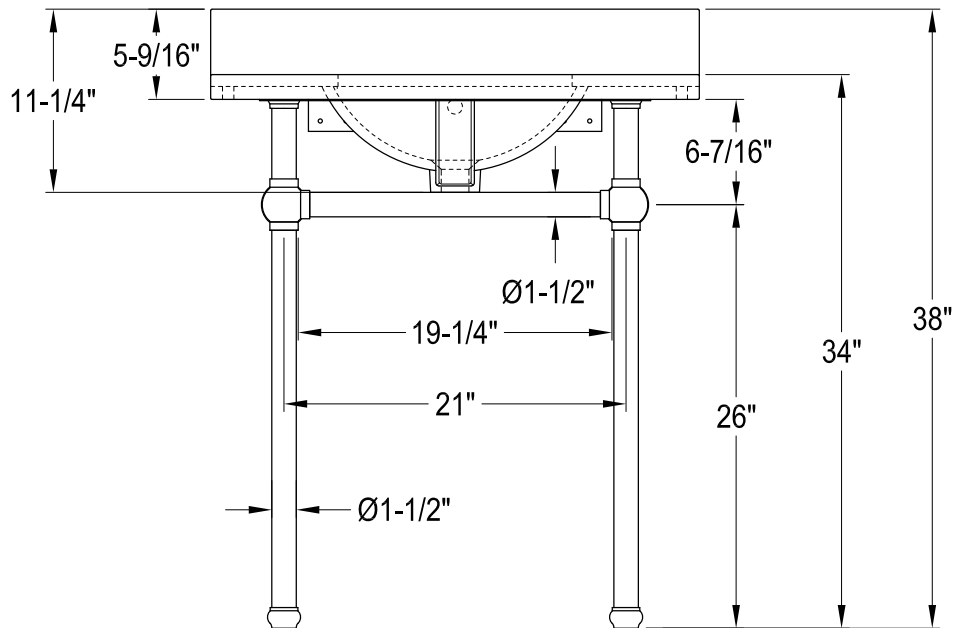

# KVPB30MBSQB0,1,6,7,8

30" Console Sink with Brass Legs & Shelf

## VXHSB21180,1,5,6,7,8