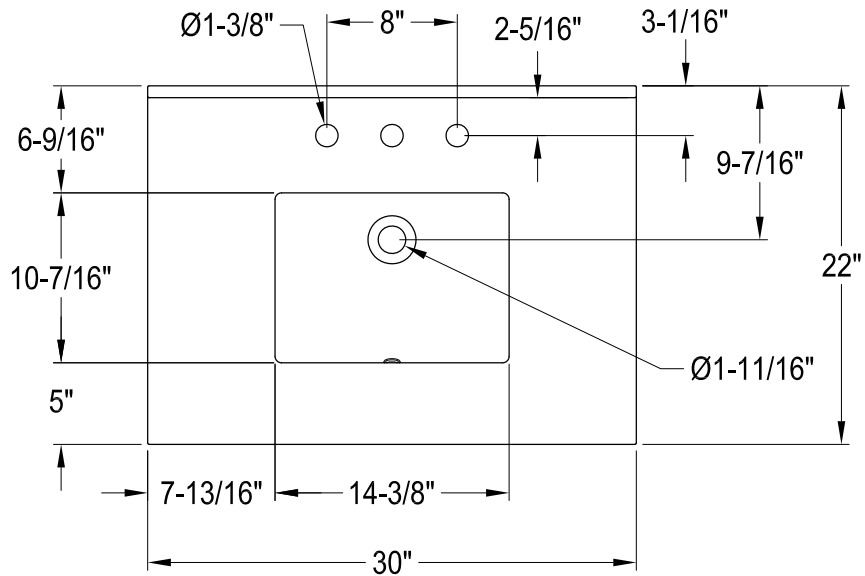

# KVPB30MBSQB0,1,6,7,8

30" Console Sink with Brass Legs & Shelf

## VXHSB21180,1,5,6,7,8