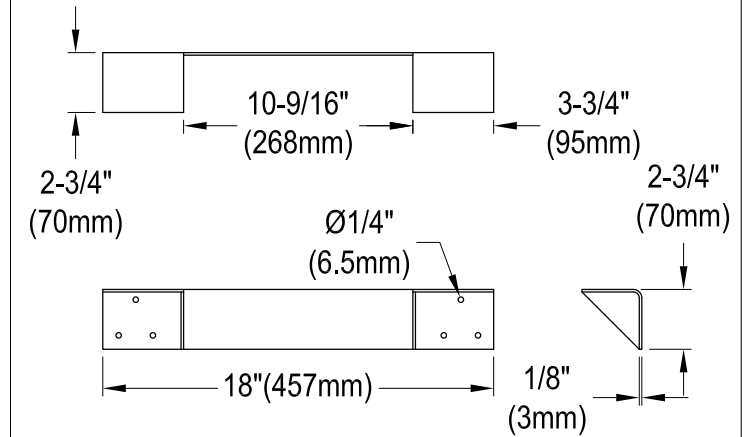

KVPB3122L38SQ

31" x 22" Solid Surface White Stone Texture Calacatta Vanity Top with Rectangular Sink

VSPLBRKT (1 pc)

Drain Hole Size

(Scale 2:1)