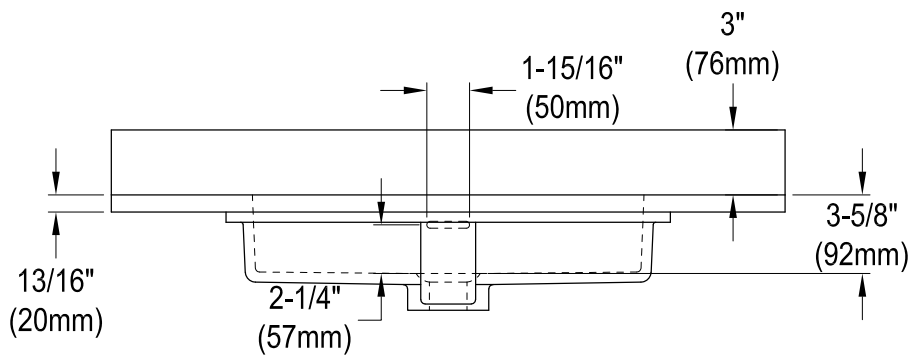

KVPB3122L38SQ

31" x 22" Solid Surface White Stone Texture Calacatta Vanity Top with Rectangular Sink

VSPLBRKT (1 pc)

Drain Hole Size

(Scale 2:1)