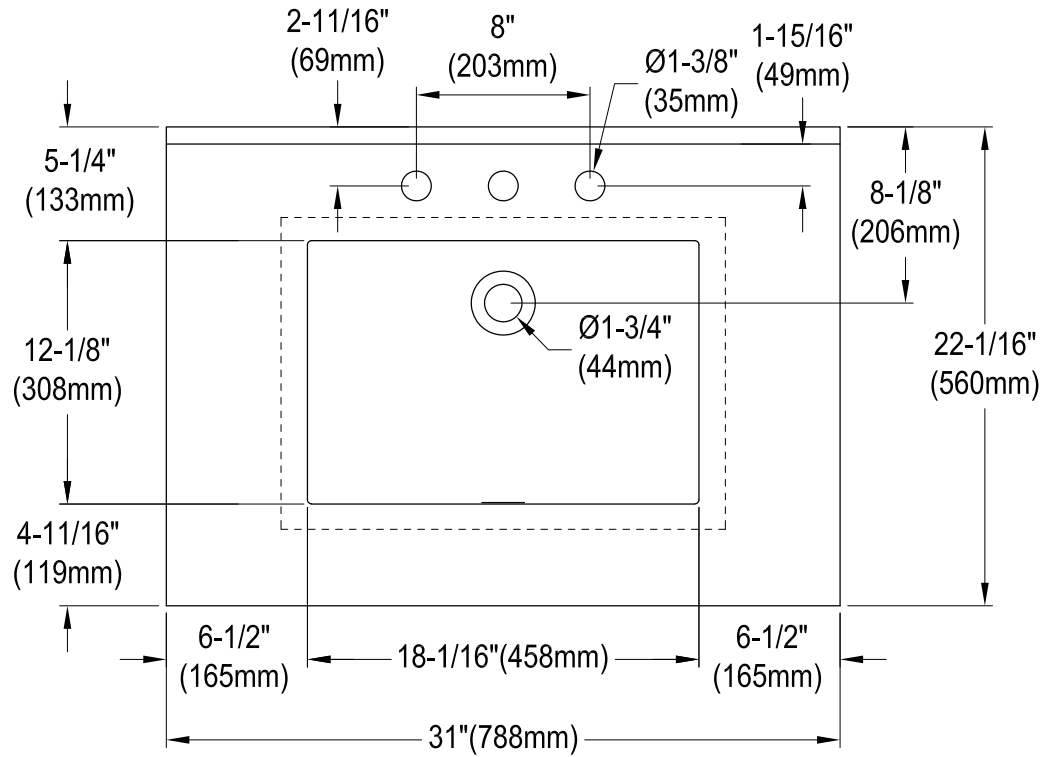

KVPB3122L38SQ

31" x 22" Solid Surface White Stone Texture Calacatta Vanity Top with Rectangular Sink

VSPLBRKT (1 pc)

Drain Hole Size

(Scale 2:1)