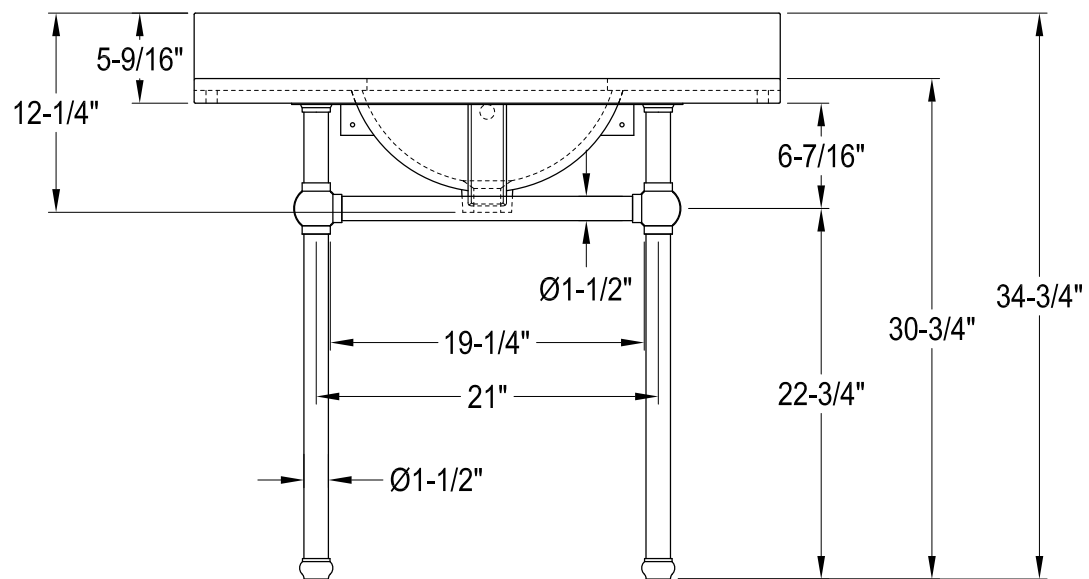

KVPB3630MAB0,1,5,6,7,8

36" Console Sink with Acrylic Legs & Shelf

VXHSB21180,1,5,6,7,8