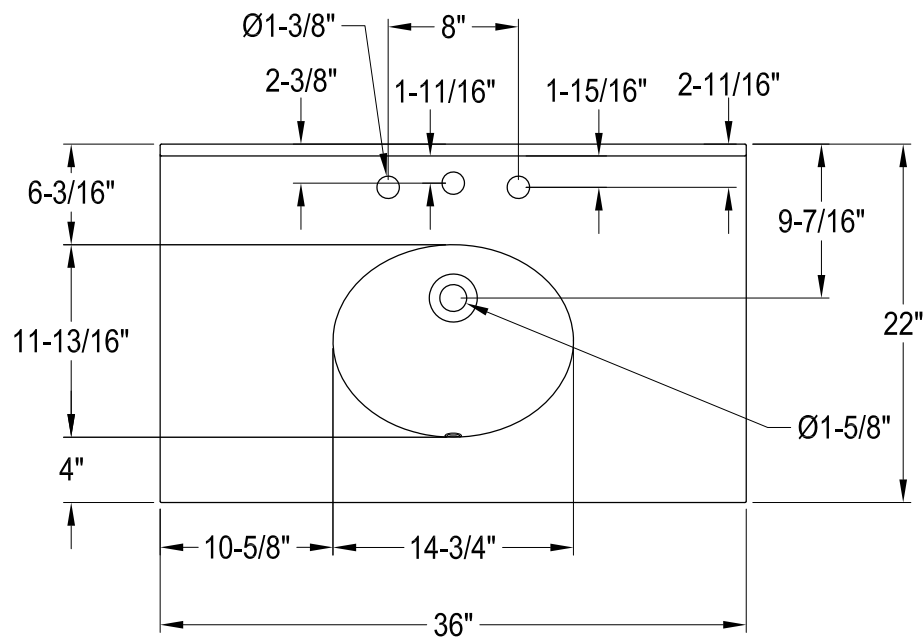

KVPB3630MAB0,1,5,6,7,8

36" Console Sink with Acrylic Legs & Shelf

VXHSB21180,1,5,6,7,8