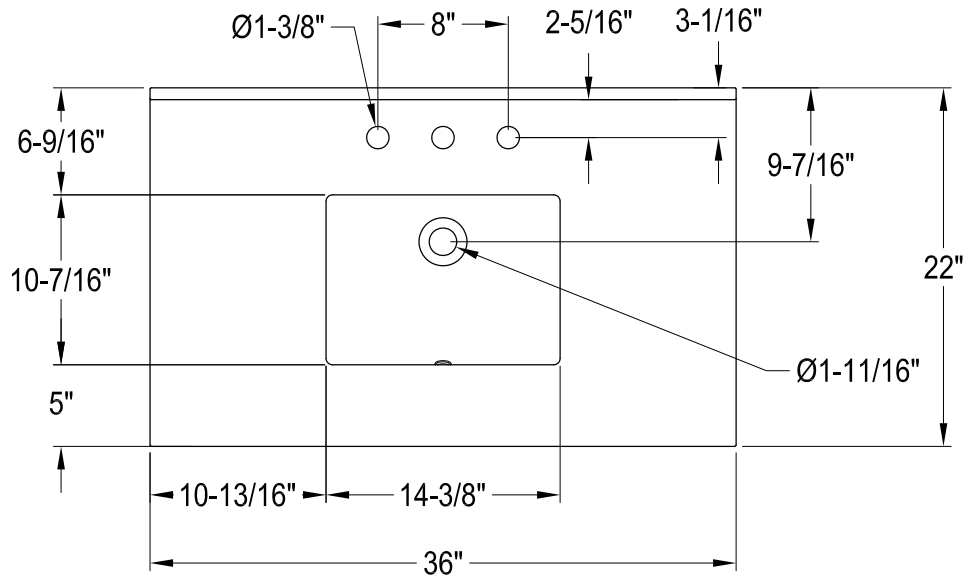

KVPB3630MASQB0,1,5,6,7,8

36" Console Sink with Acrylic Legs & Shelf

VXHSB21180,1,5,6,7,8