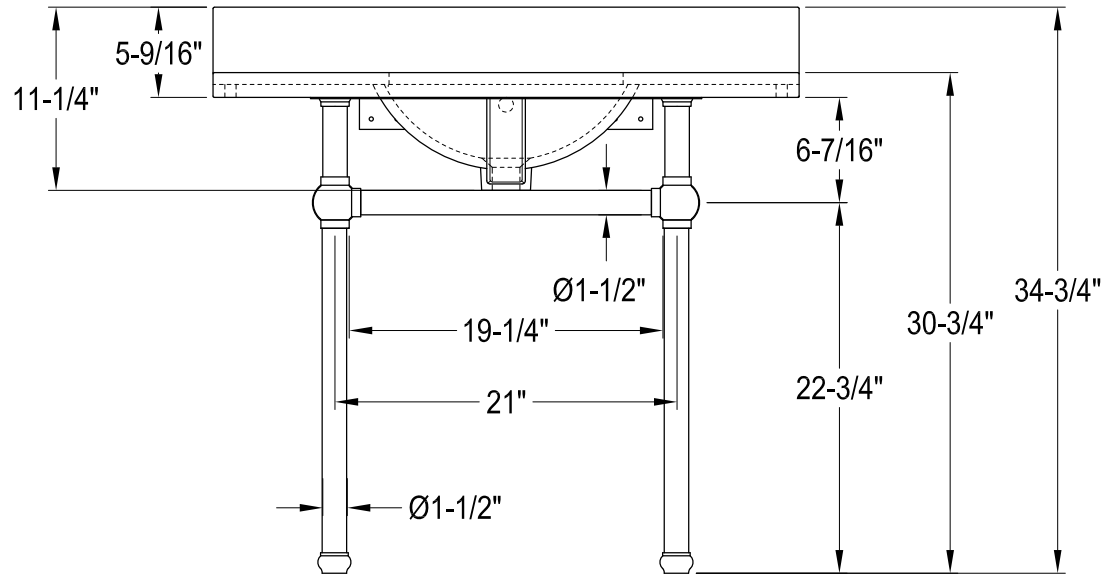

KVPB3630MASQB0,1,5,6,7,8

36" Console Sink with Acrylic Legs & Shelf

VXHSB21180,1,5,6,7,8