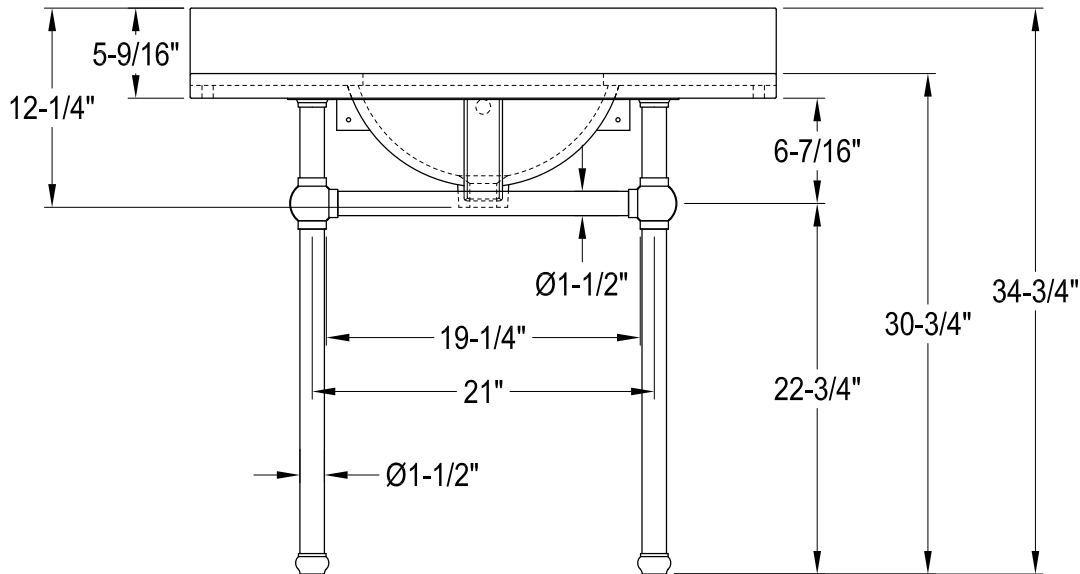

# KVPB3630MBB0,1,5,6,7,8

36" Console Sink with Brass Legs & Shelf