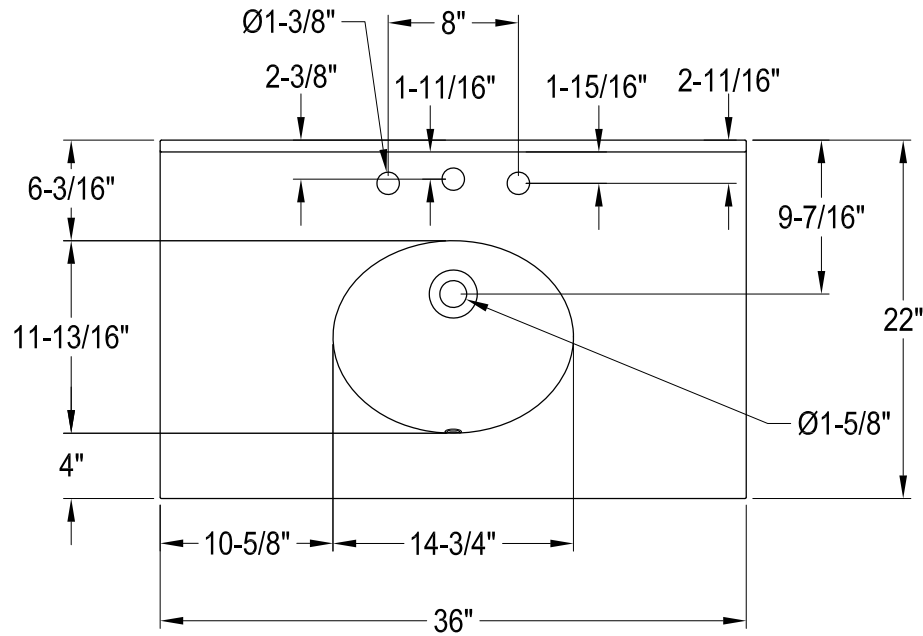

# KVPB3630MBB0,1,5,6,7,8

36" Console Sink with Brass Legs & Shelf

## VXHSB21180,1,5,6,7,8