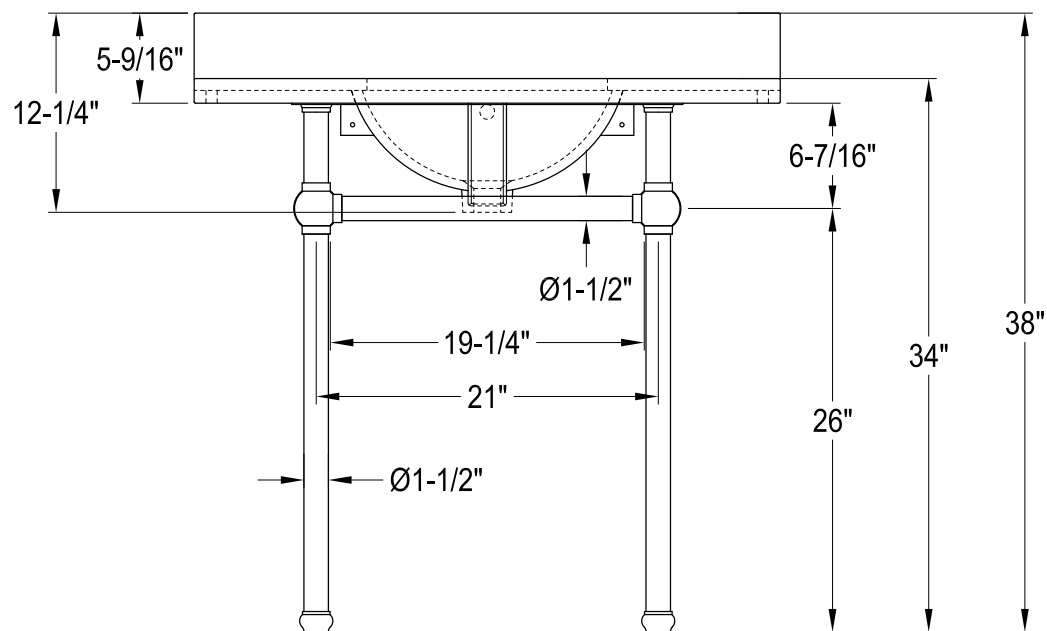

KVPB36MAB0,1,5,6,7,8

36" Console Sink with Acrylic Legs & Shelf

VXHSB21180,1,5,6,7,8