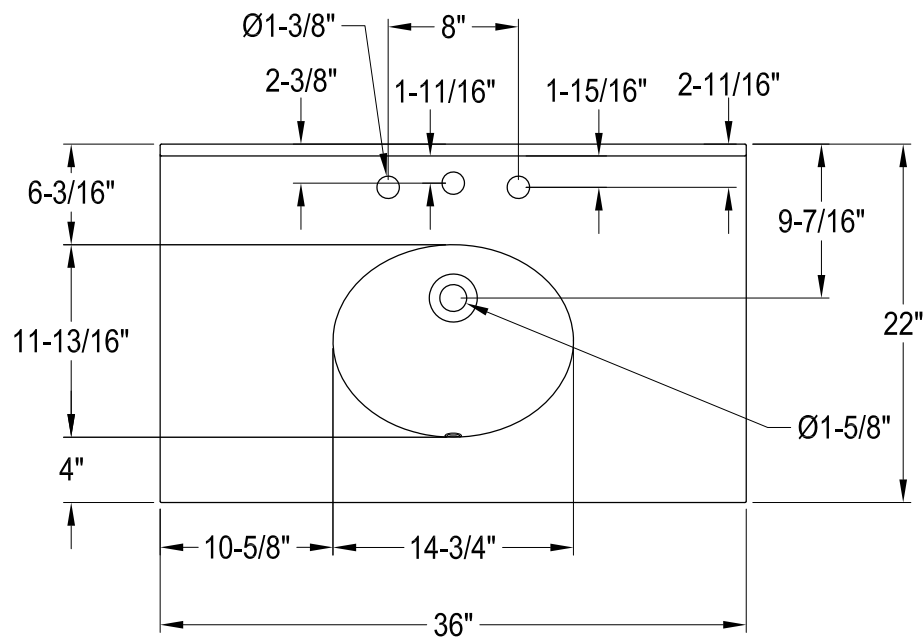

KVPB36MAB0,1,5,6,7,8

36" Console Sink with Acrylic Legs & Shelf

VXHSB21180,1,5,6,7,8