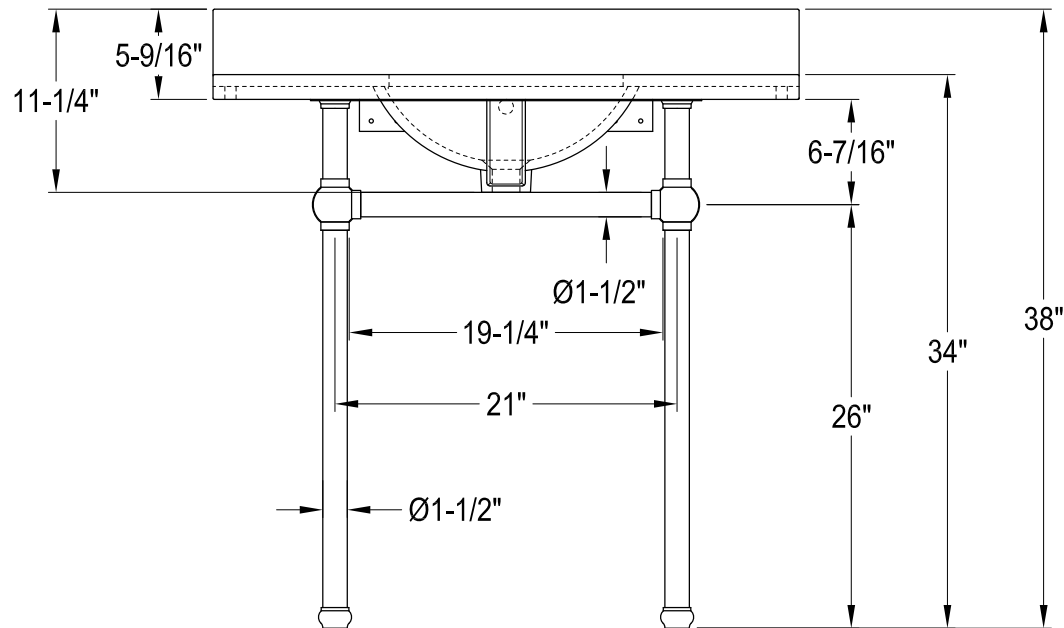

KVPB36MASQB0,1,5,6,7,8

36" Console Sink with Acrylic Legs & Shelf

VXHSB21180,1,5,6,7,8