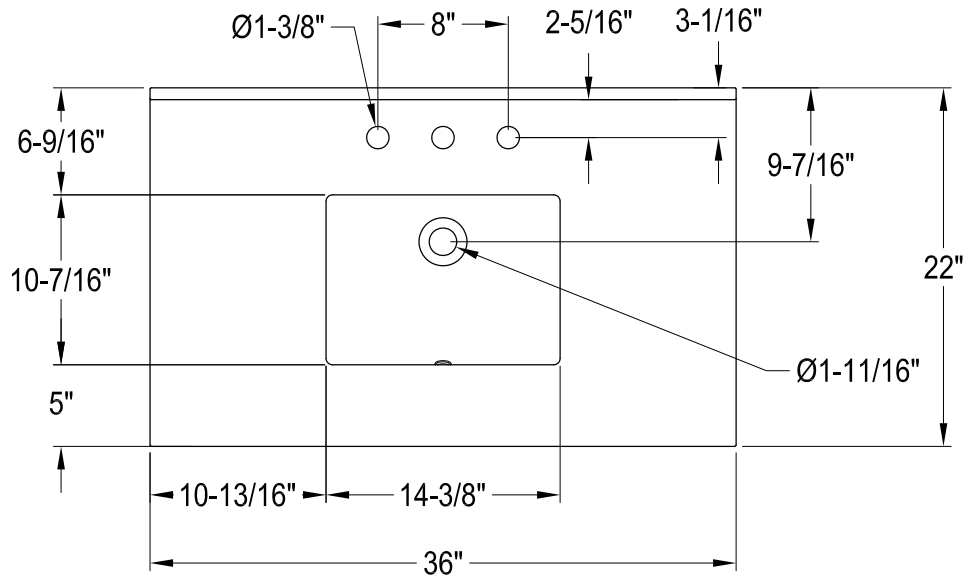

KVPB36MASQB0,1,5,6,7,8

36" Console Sink with Acrylic Legs & Shelf

VXHSB21180,1,5,6,7,8