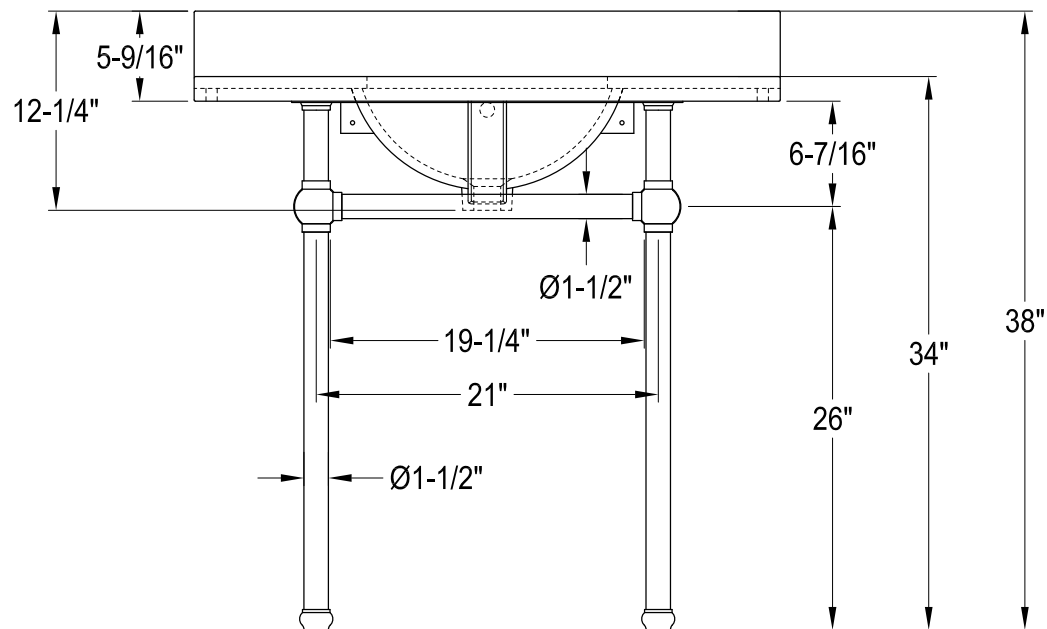

KVPB36MBB0,1,6,7,8

36" Console Sink with Brass Legs & Shelf

VXHSB21180,1,5,6,7,8