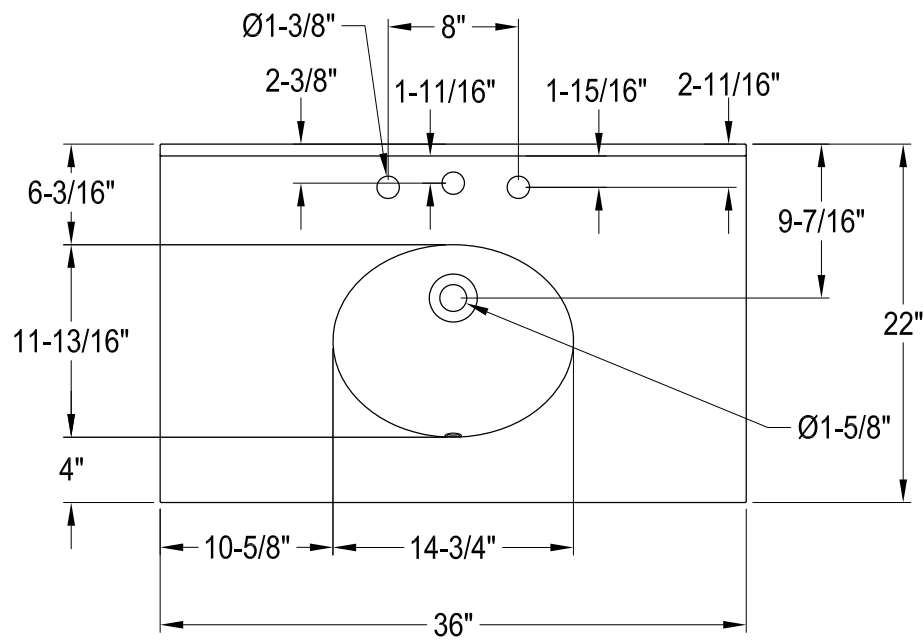

KVPB36MBB0,1,6,7,8

36" Console Sink with Brass Legs & Shelf

VXHSB21180,1,5,6,7,8