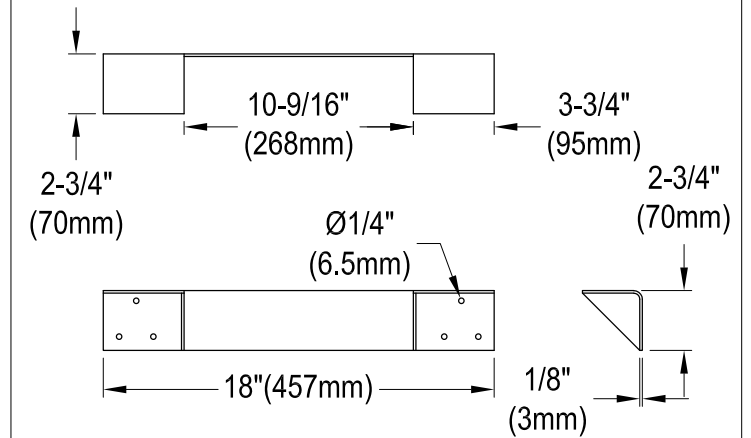

KVPB3722A38

37" x 22" Solid Surface White Stone Vanity Top with Oval Sink

VSPLBRKT (1 pc)

Drain Hole Size

(Scale 2:1)