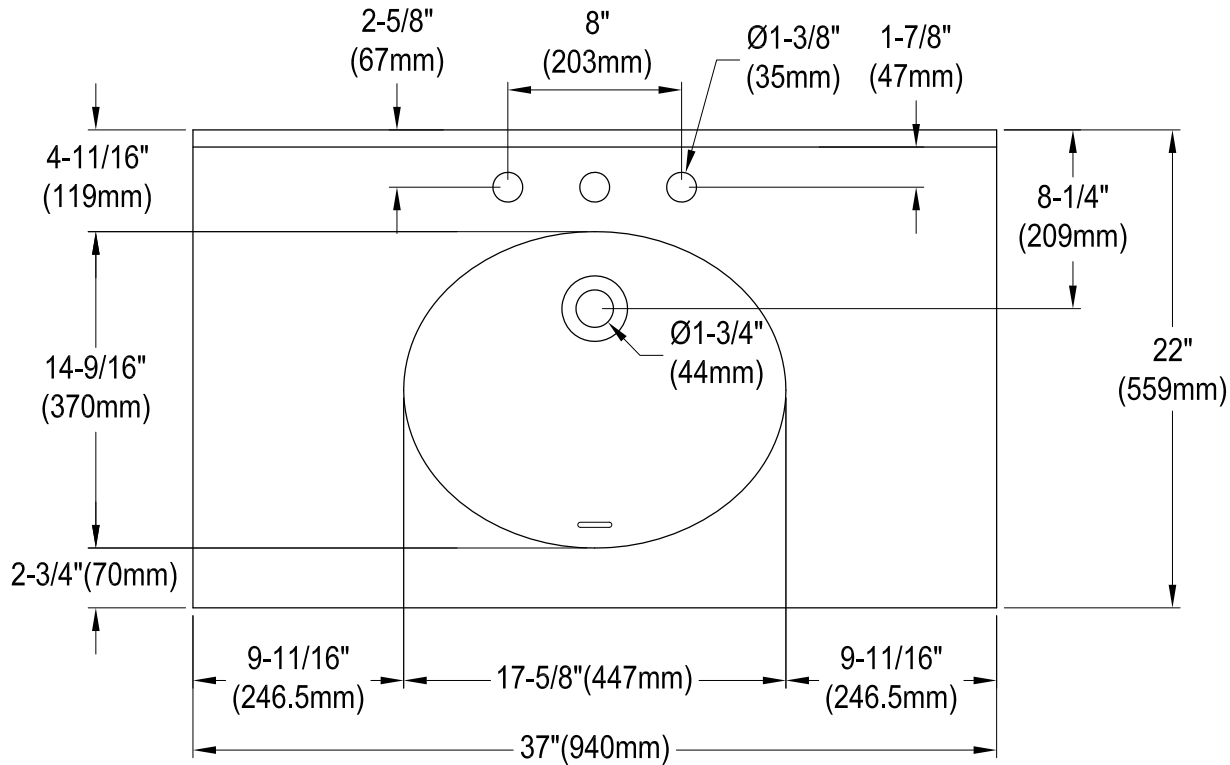

KVPB3722A38

37" x 22" Solid Surface White Stone Vanity Top with Oval Sink

VSPLBRKT (1 pc)

Drain Hole Size

(Scale 2:1)