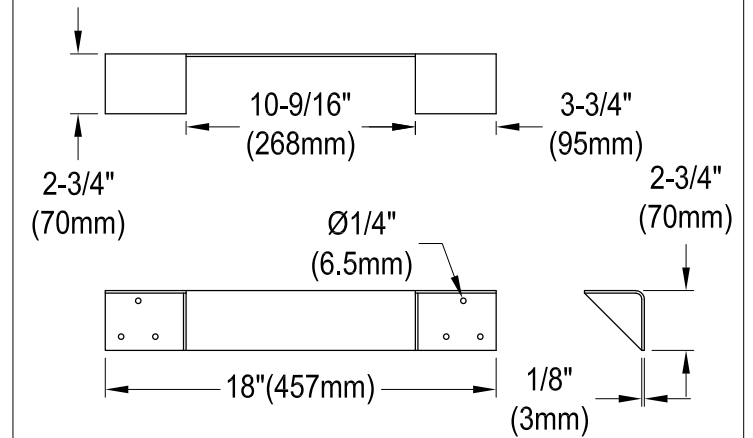

KVPB3722L38

37" x 22" Solid Surface White Stone Texture Calacatta Vanity Top with Oval Sink

VSPLBRKT (1 pc)

Drain Hole Size

(Scale 2:1)