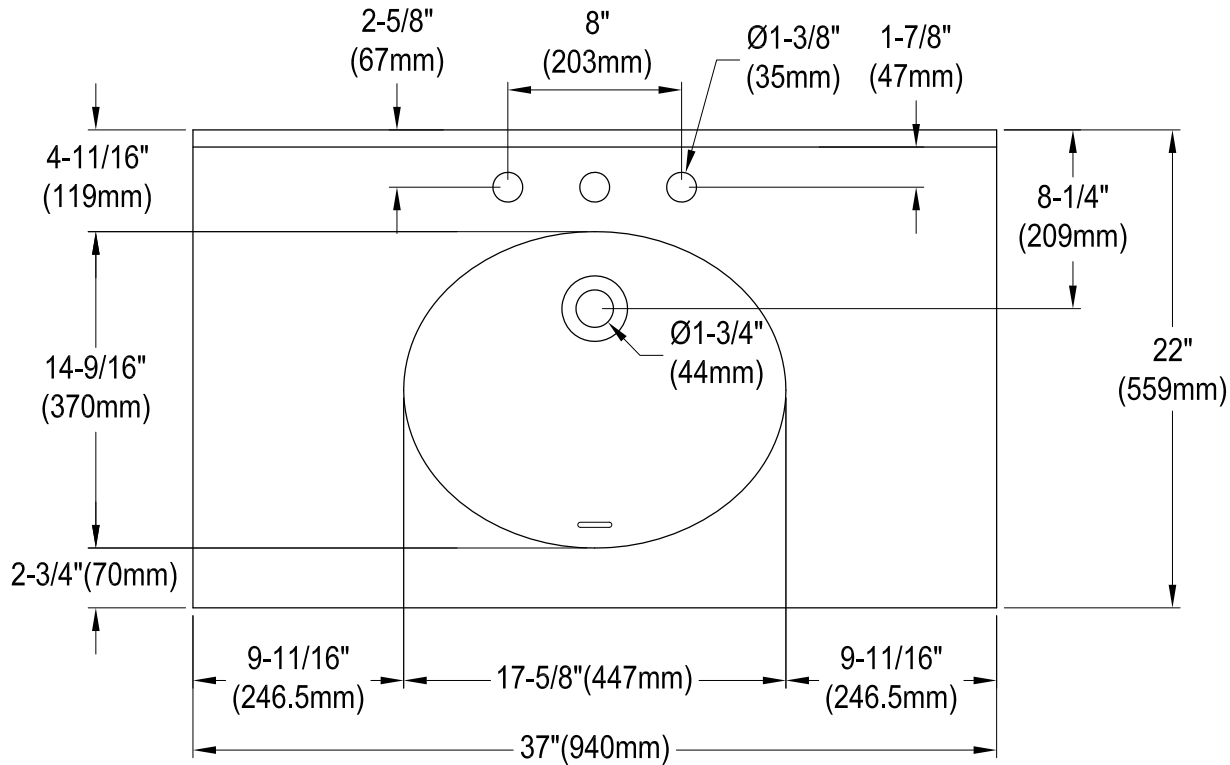

KVPB3722L38

37" x 22" Solid Surface White Stone Texture Calacatta Vanity Top with Oval Sink

VSPLBRKT (1 pc)

Drain Hole Size

(Scale 2:1)