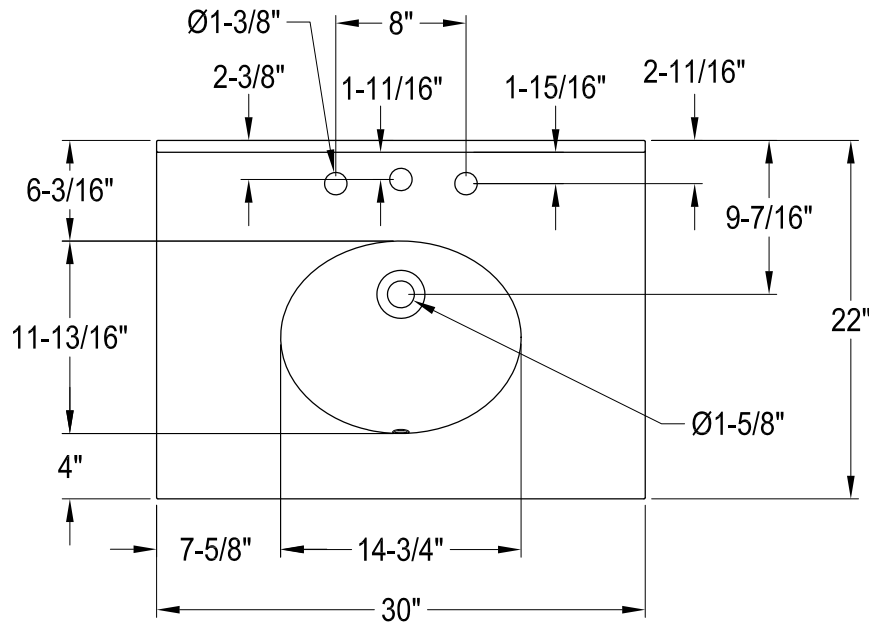

KVPK3030KBB0,1,5,6,7,8

30" Console Sink with Brass Legs & Shelf

VXHSB21180,1,5,6,7,8