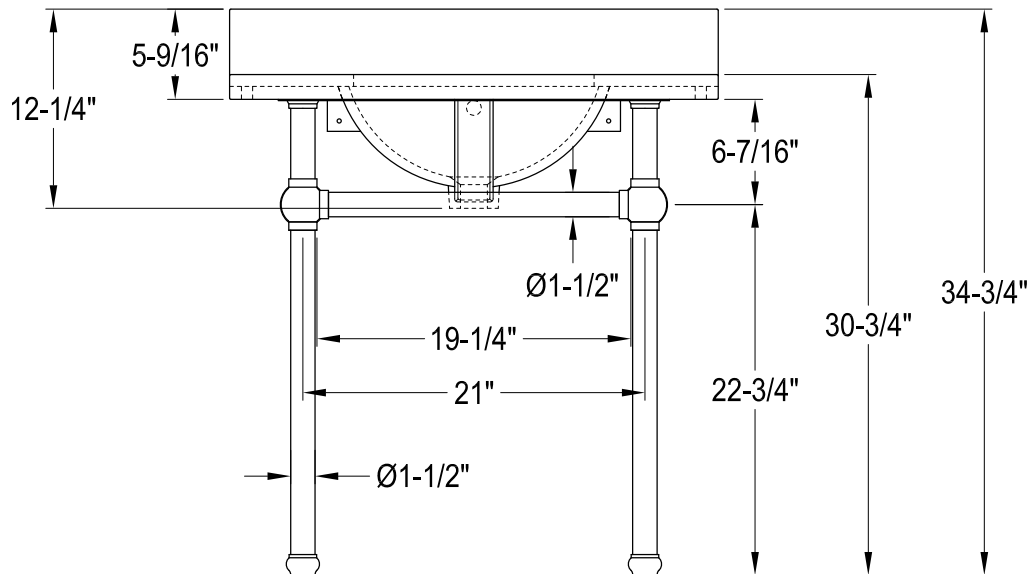

KVPK3030KBB0,1,5,6,7,8

30" Console Sink with Brass Legs & Shelf

VXHSB21180,1,5,6,7,8