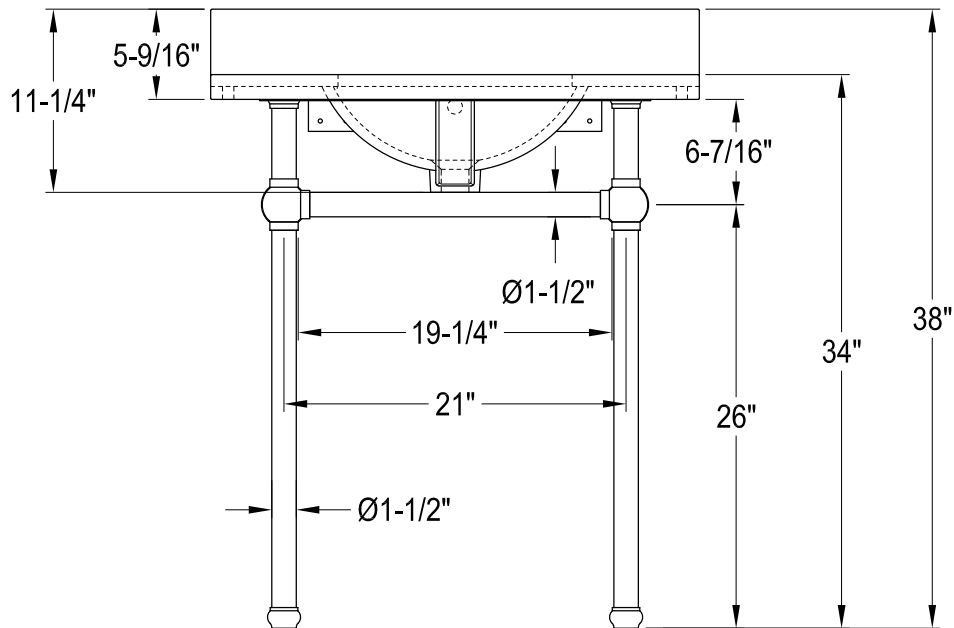

# KVPK30KBSQB0,1,6,7,8

30" Console Sink with Brass Legs & Shelf

## VXHSB21180,1,5,6,7,8