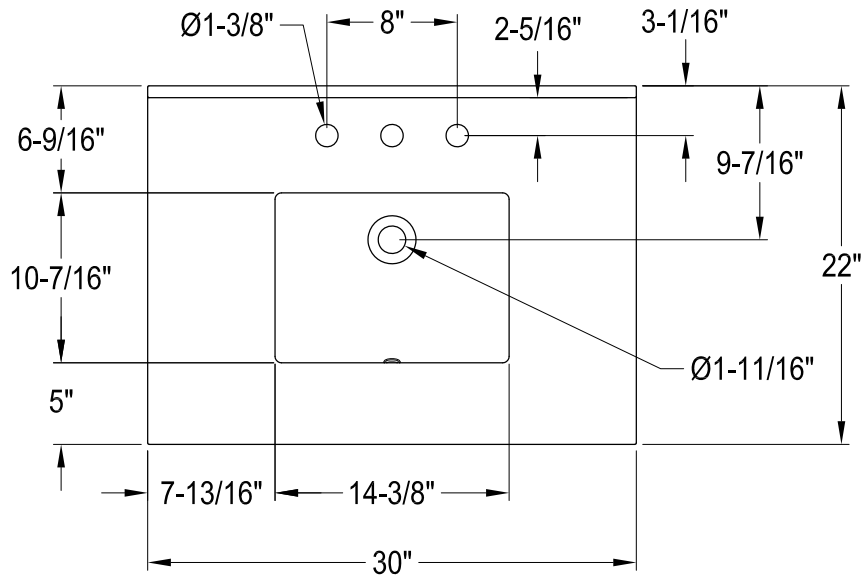

# KVPK30KBSQB0,1,6,7,8

30" Console Sink with Brass Legs & Shelf

## VXHSB21180,1,5,6,7,8