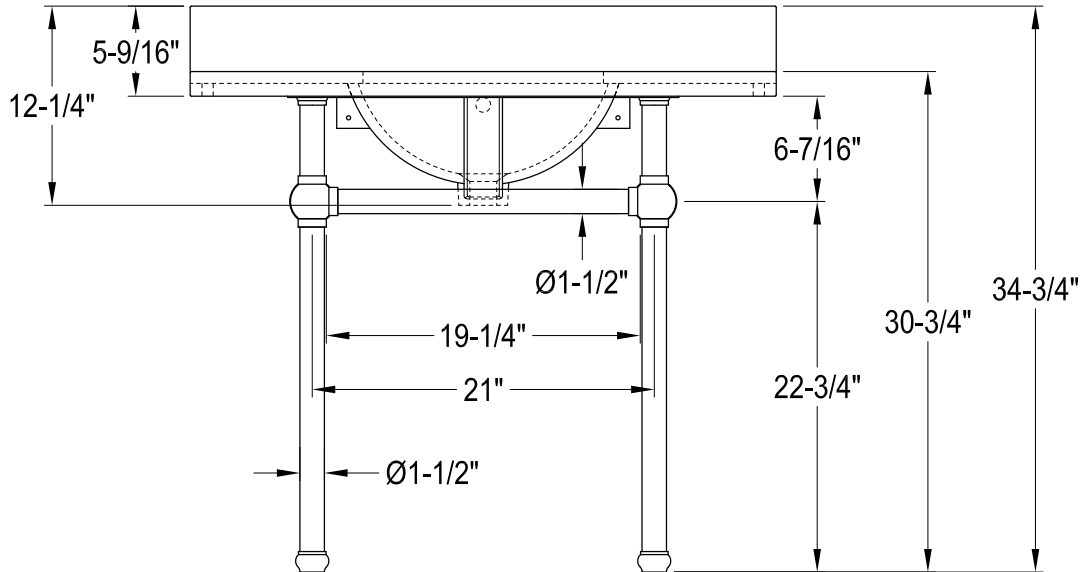

KVPK3630KAB0,1,5,6,7,8

36" Console Sink with Acrylic Legs & Shelf

VXHSB21180,1,5,6,7,8