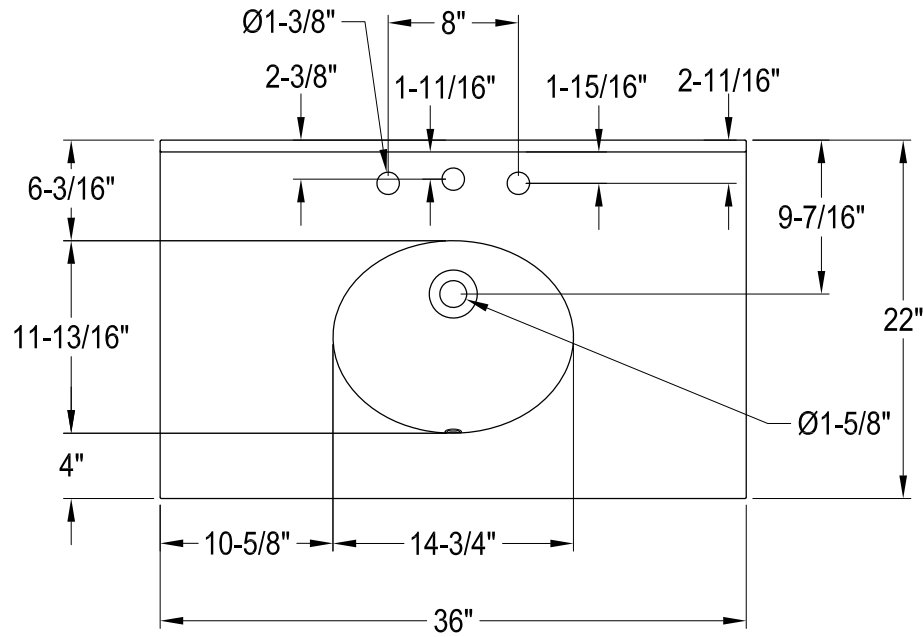

KVPK3630KAB0,1,5,6,7,8

36" Console Sink with Acrylic Legs & Shelf

VXHSB21180,1,5,6,7,8