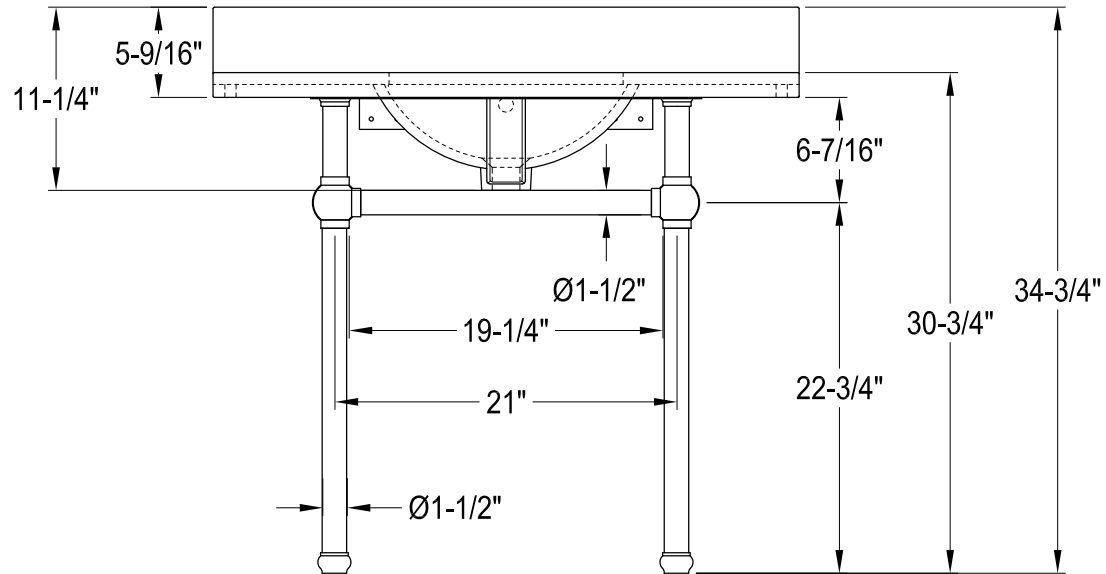

KVPK3630KASQB0,1,5,6,7,8

36" Console Sink with Acrylic Legs & Shelf

VXHSB21180,1,5,6,7,8