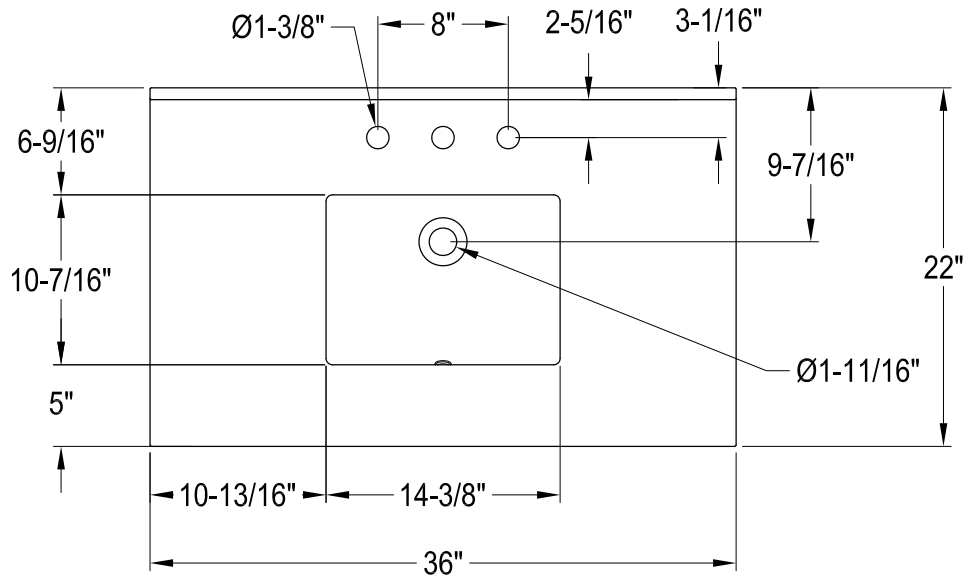

KVPK3630KASQB0,1,5,6,7,8

36" Console Sink with Acrylic Legs & Shelf

VXHSB21180,1,5,6,7,8