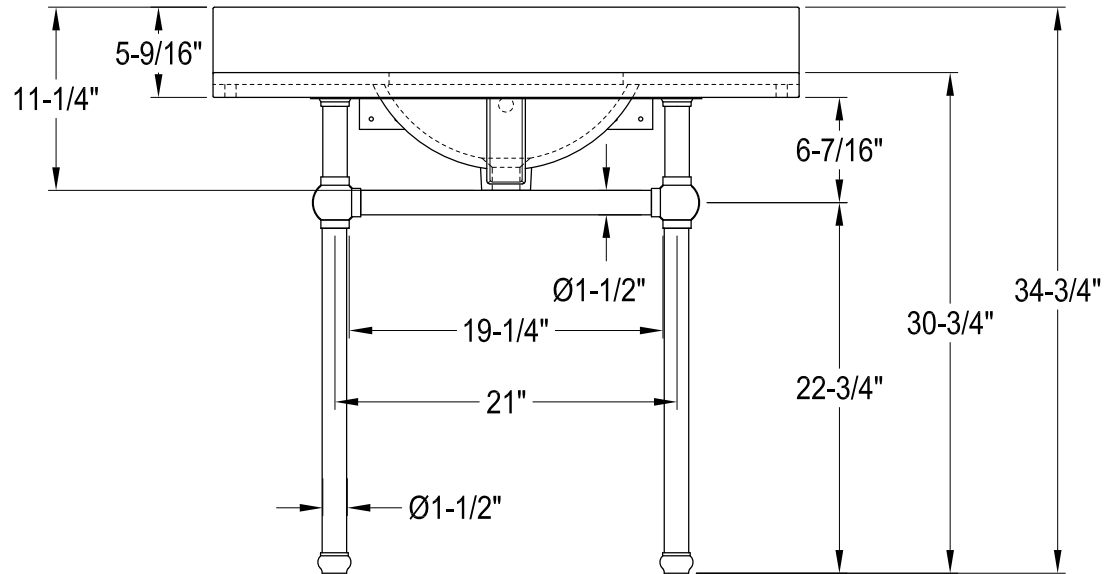

KVPK3630KBSQB0,1,5,6,7,8

36" Console Sink with Brass Legs & Shelf

VXHSB21180,1,5,6,7,8