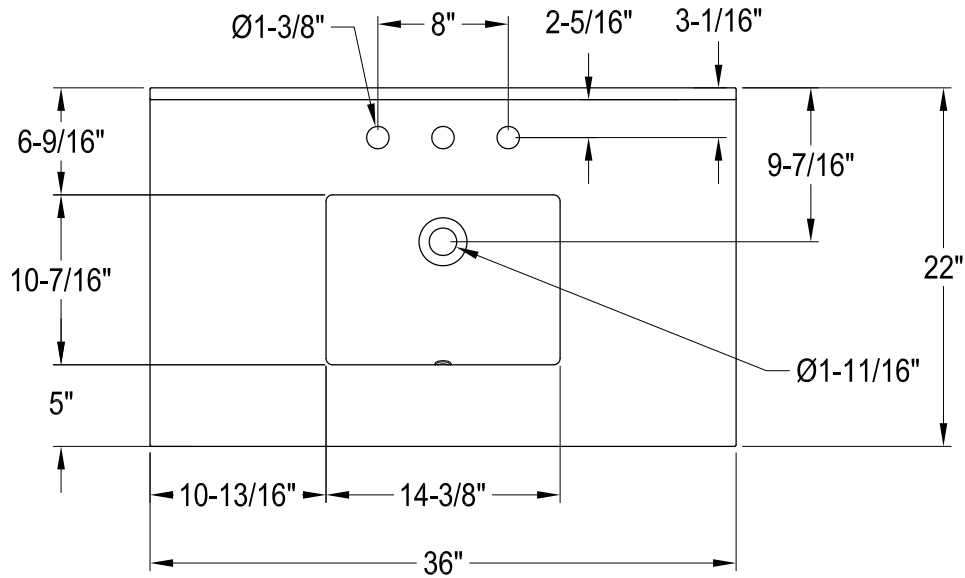

KVPK3630KBSQB0,1,5,6,7,8

36" Console Sink with Brass Legs & Shelf

VXHSB21180,1,5,6,7,8