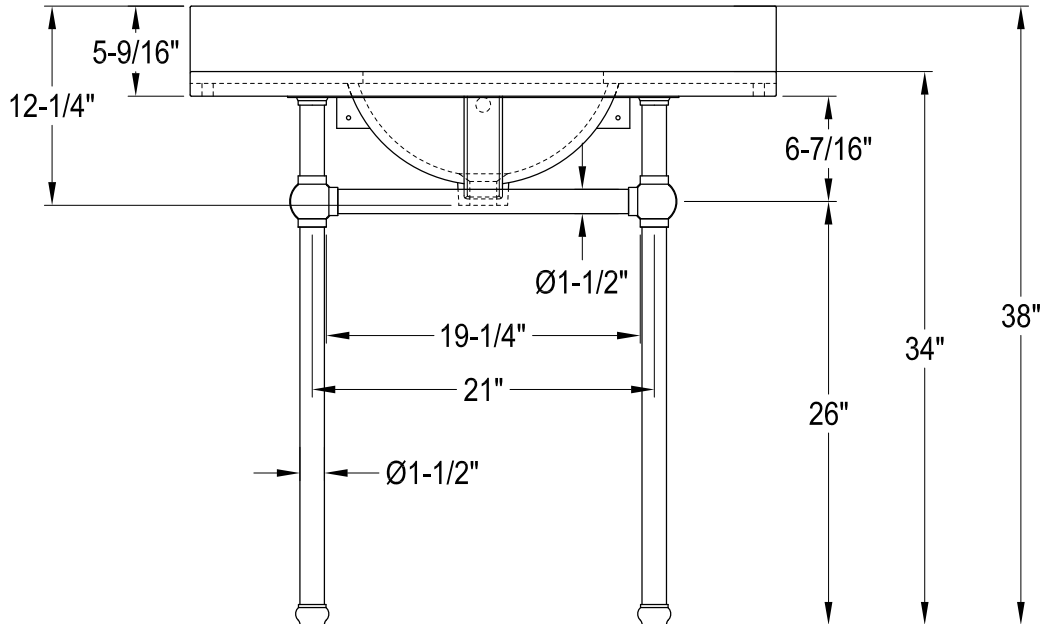

KVPK36KAB0,1,5,6,7,8

36" Console Sink with Acrylic Legs & Shelf

VXHSB21180,1,5,6,7,8