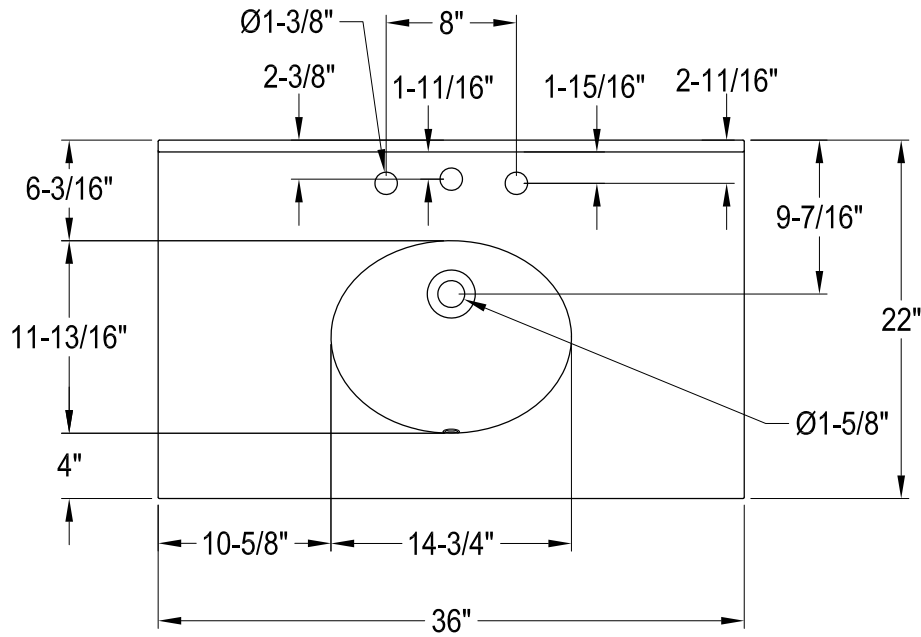

KVPK36KAB0,1,5,6,7,8

36" Console Sink with Acrylic Legs & Shelf

VXHSB21180,1,5,6,7,8