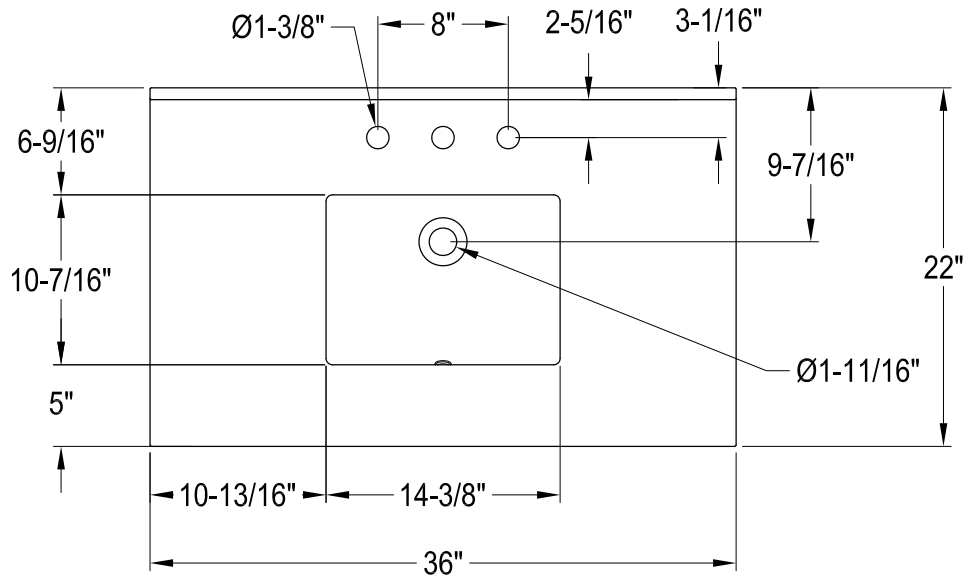

# KVPK36KASQB0,1,5,6,7,8

36" Console Sink with Acrylic Legs & Shelf

## VXHSB21180,1,5,6,7,8