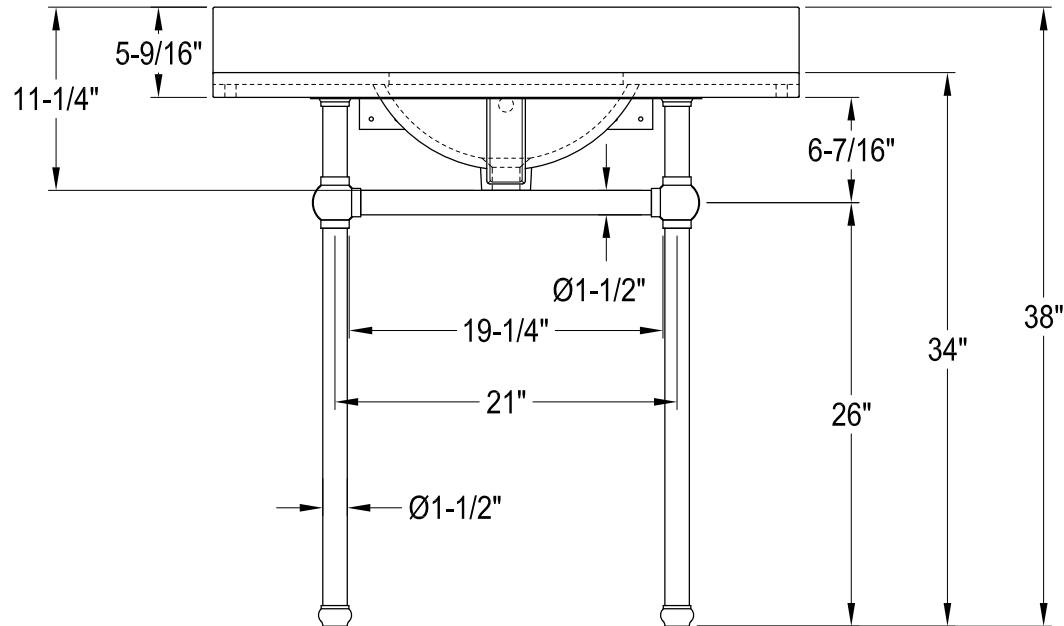

# KVPK36KASQB0,1,5,6,7,8

36" Console Sink with Acrylic Legs & Shelf

## VXHSB21180,1,5,6,7,8