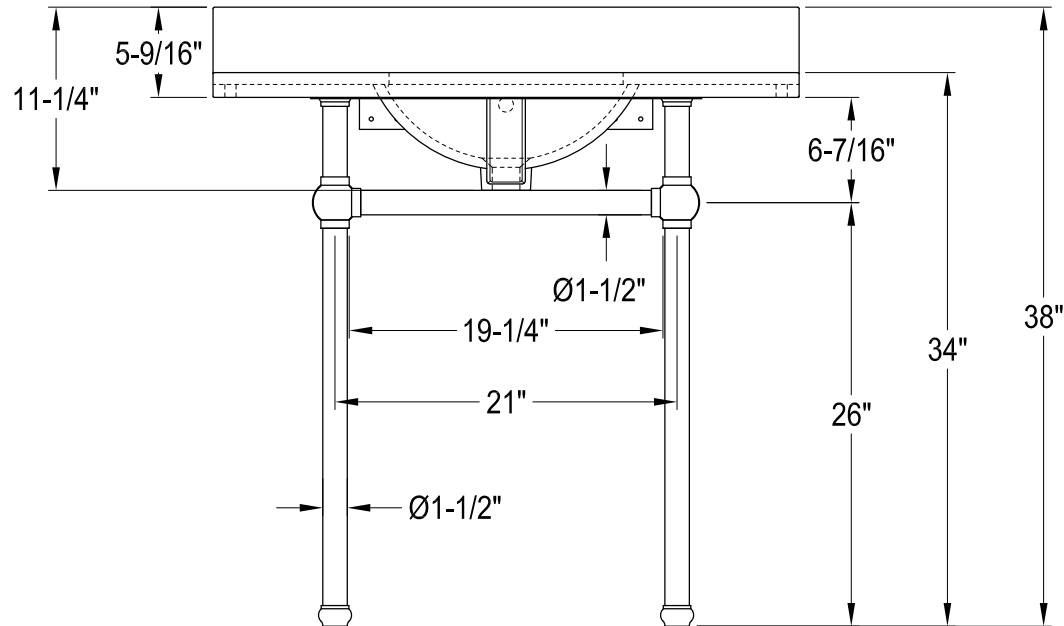

# KVPK36KBSQB0,1,6,7,8

36" Console Sink with Brass Legs & Shelf

## VXHSB21180,1,5,6,7,8