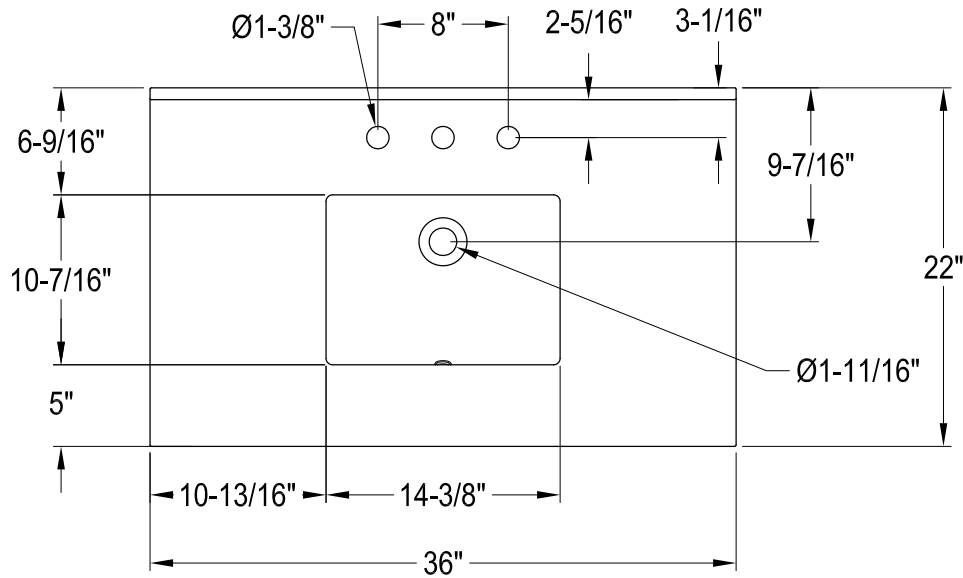

# KVPK36KBSQB0,1,6,7,8

36" Console Sink with Brass Legs & Shelf

## VXHSB21180,1,5,6,7,8