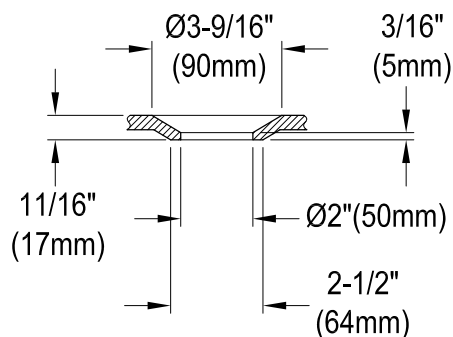

# KVTAP603216L0,1,7,8

60" Acrylic Anti-Skid Alcove Tub with Left Hand Drain Hole

M10 x 40 (5 pcs)

**Drain Hole Size**  
(Scale 3:1)

# KVTAP603216L0,1,7,8

60" Sliding Shower Door with 5/16" Thick Tempered Glass, Right Sliding