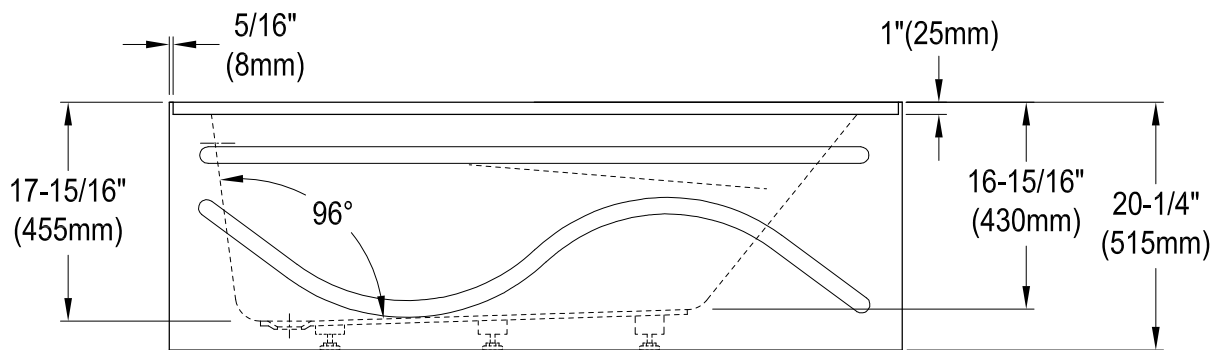

# KVTAP603216L0,1,7,8

60" Acrylic Anti-Skid Alcove Tub with Left Hand Drain Hole

M10 x 40 (5 pcs)

**Drain Hole Size**  
(Scale 3:1)

# KVTAP603216L0,1,7,8

60" Sliding Shower Door with 5/16" Thick Tempered Glass, Right Sliding