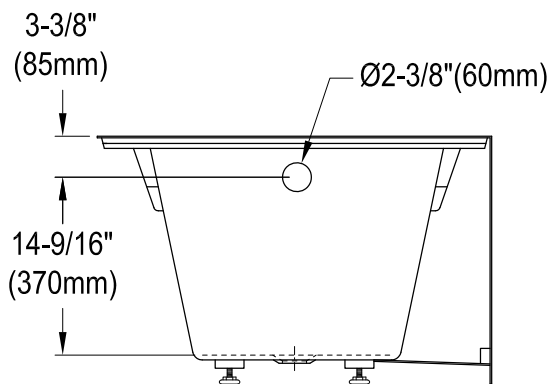

# KVTAP603216L0,1,7,8

60" Acrylic Anti-Skid Alcove Tub with Left Hand Drain Hole

M10 x 40 (5 pcs)

**Drain Hole Size**  
(Scale 3:1)

# KVTAP603216L0,1,7,8

60" Sliding Shower Door with 5/16" Thick Tempered Glass, Right Sliding