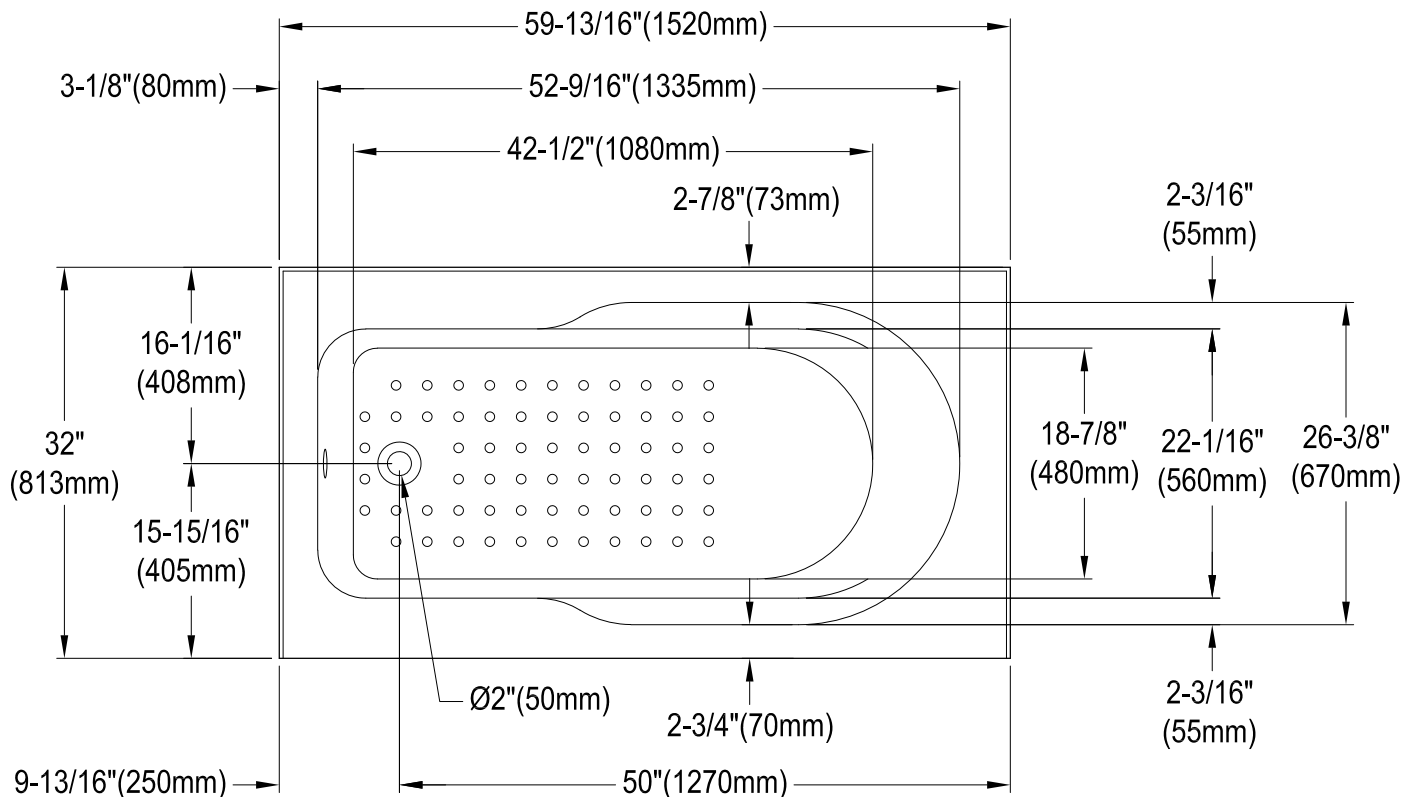

# KVTAP603216L0,1,7,8

60" Acrylic Anti-Skid Alcove Tub with Left Hand Drain Hole

M10 x 40 (5 pcs)

**Drain Hole Size**  
(Scale 3:1)

# KVTAP603216L0,1,7,8

60" Sliding Shower Door with 5/16" Thick Tempered Glass, Right Sliding