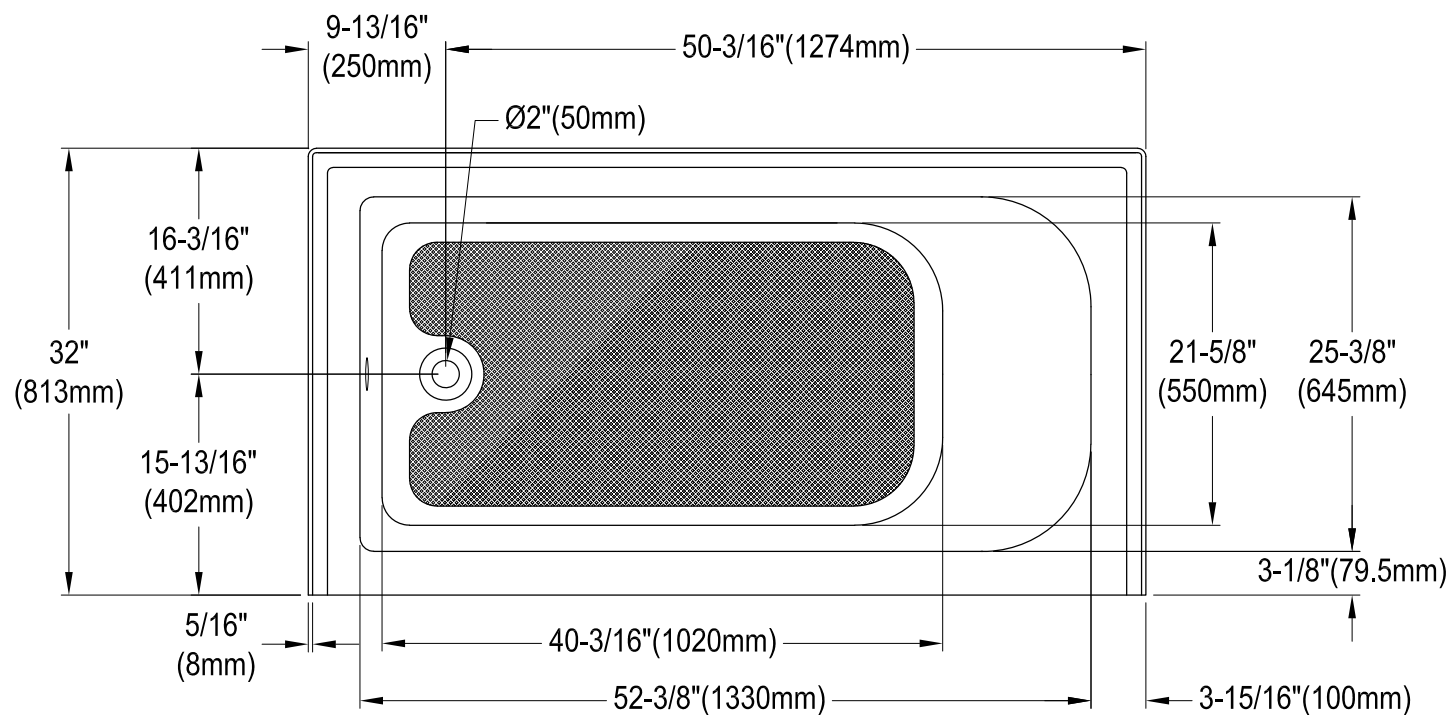

# KVTAP6032L21A0,1,7,8

60" Acrylic Anti-Skid Alcove Tub with Left Hand Drain Hole

M10 x 60 (2 pcs)

M10 x 45 (2 pcs)

# KVTAP6032L21A0,1,7,8

60" Sliding Shower Door with 5/16" Thick Tempered Glass, Right Sliding