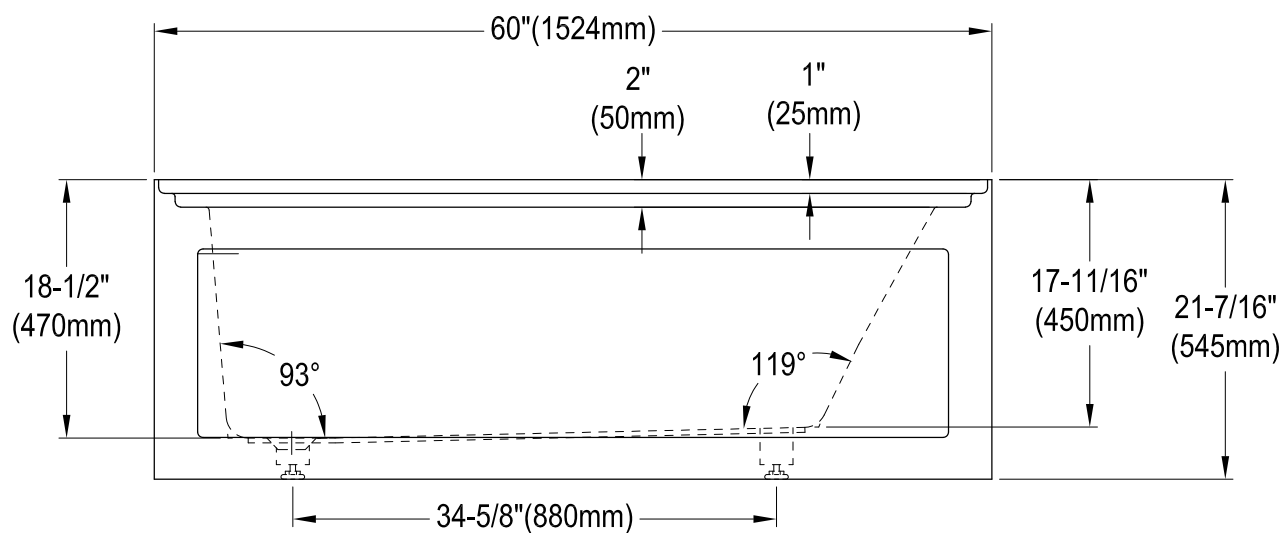

# KVTAP6032L21A0,1,7,8

60" Acrylic Anti-Skid Alcove Tub with Left Hand Drain Hole

M10 x 60 (2 pcs)

M10 x 45 (2 pcs)

# KVTAP6032L21A0,1,7,8

60" Sliding Shower Door with 5/16" Thick Tempered Glass, Right Sliding