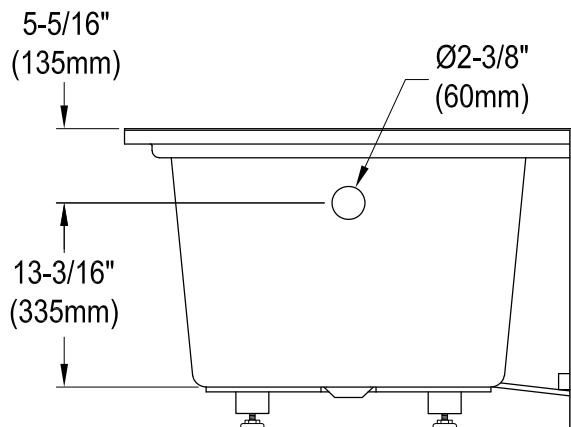

# KVTAP6032L21A0,1,7,8

60" Acrylic Anti-Skid Alcove Tub with Left Hand Drain Hole

M10 x 60 (2 pcs)

M10 x 45 (2 pcs)

# KVTAP6032L21A0,1,7,8

60" Sliding Shower Door with 5/16" Thick Tempered Glass, Right Sliding