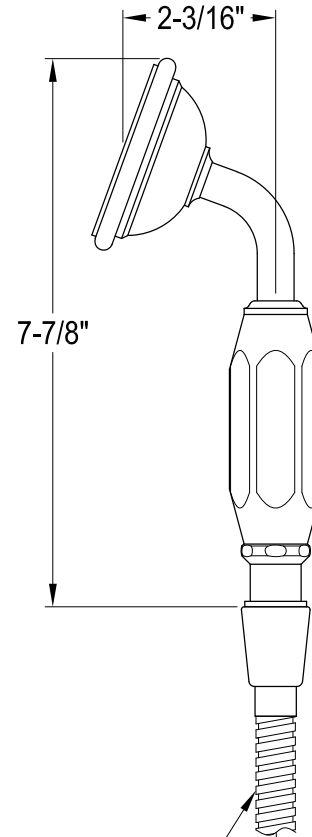

# KX1067SE

## Hand Shower Kit

Hose: 59"