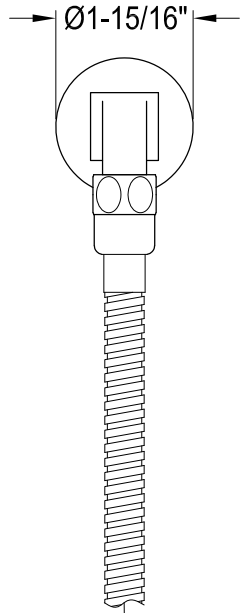

# KX1067SE

## Hand Shower Kit

Hose: 59"