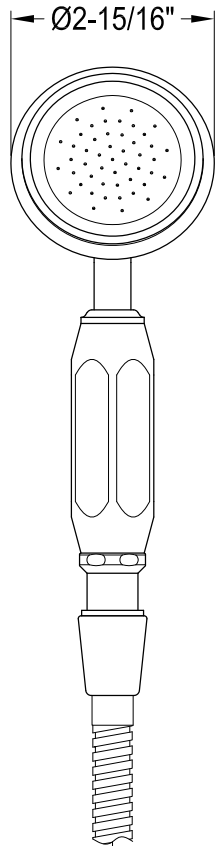

# KX1067SE

## Hand Shower Kit

Hose: 59"