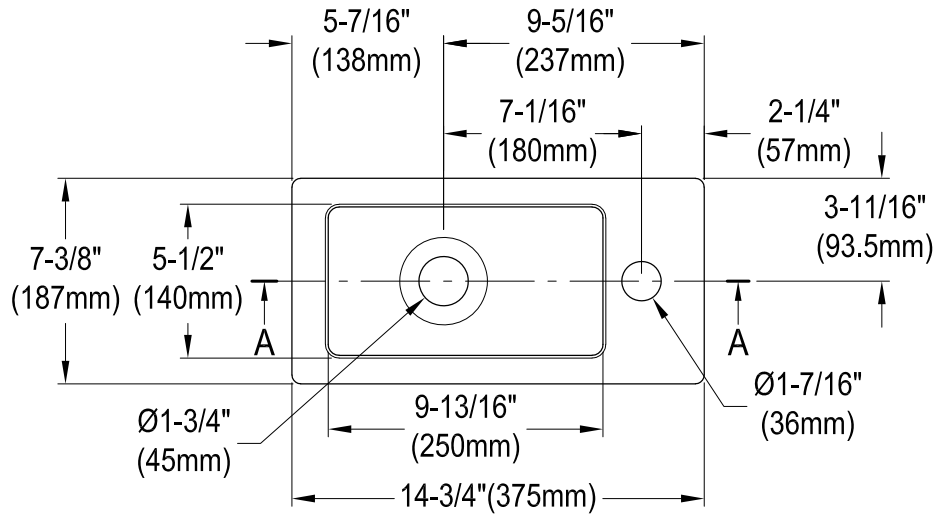

# LB1473R

Wall Mount Bathroom Sink, (L)14-3/4" X (W)7-3/8" X (D)3-3/4"

Sink Bottom View

Section A-A

Bracket x1 Set

Drain Hole Size

Scale(3:1)