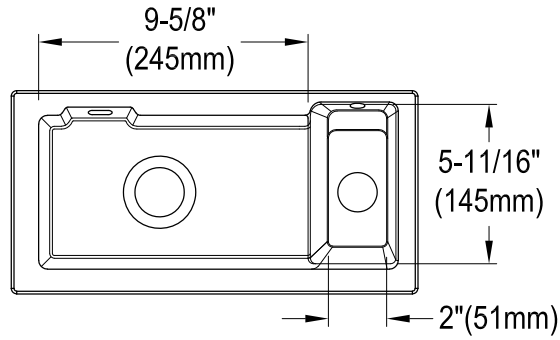

# LB1473R

Wall Mount Bathroom Sink, (L)14-3/4" X (W)7-3/8" X (D)3-3/4"

Sink Bottom View

Section A-A

Bracket x1 Set

Drain Hole Size

Scale(3:1)