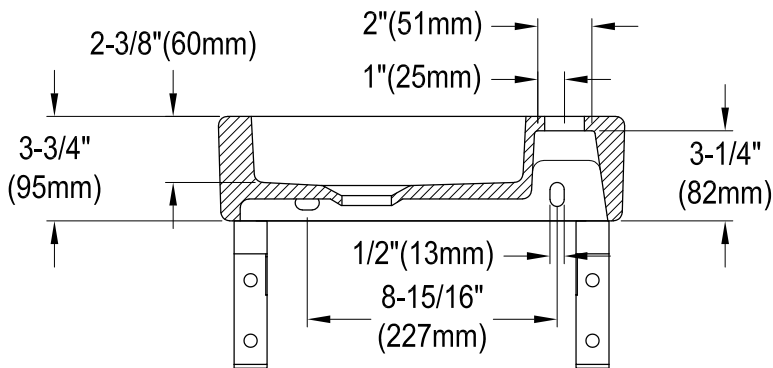

# LB1473R

Wall Mount Bathroom Sink, (L)14-3/4" X (W)7-3/8" X (D)3-3/4"

Sink Bottom View

Section A-A

Bracket x1 Set

Drain Hole Size

Scale(3:1)