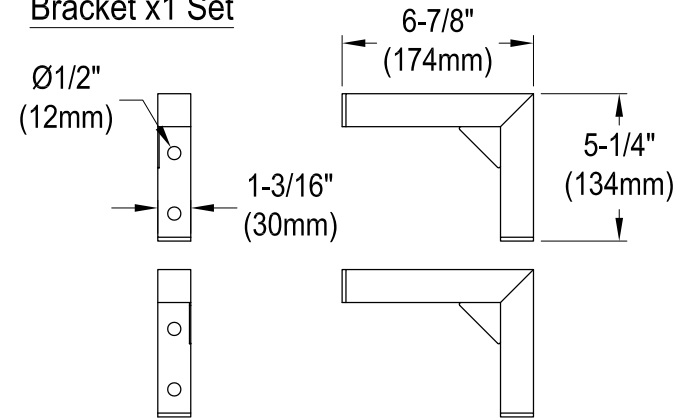

# LB1473R

Wall Mount Bathroom Sink, (L)14-3/4" X (W)7-3/8" X (D)3-3/4"

Sink Bottom View

Section A-A

Bracket x1 Set

Drain Hole Size

Scale(3:1)