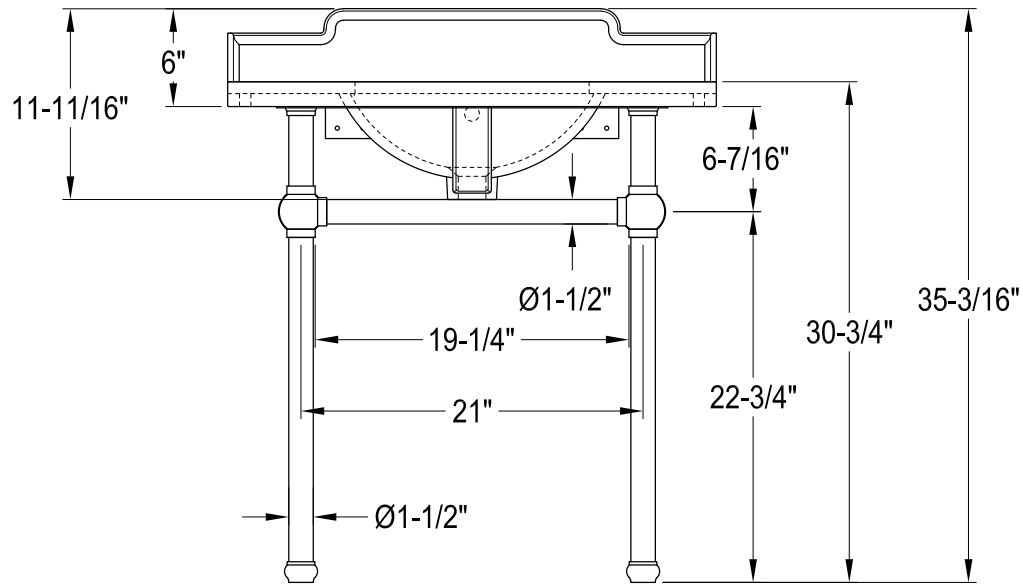

LMS3030MASQB0,1,5,6,7,8

30" Console Sink with Acrylic Legs & Shelf

VXHSB21180,1,5,6,7,8