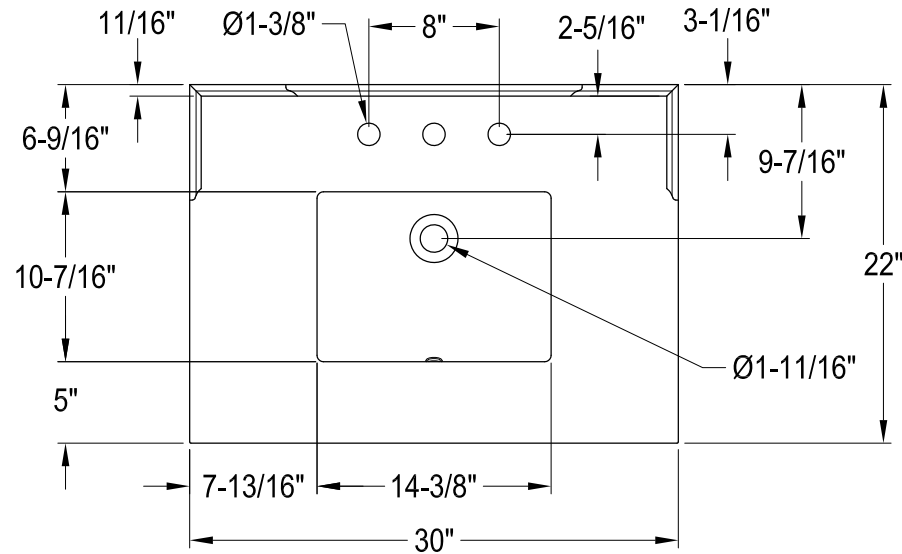

LMS3030MASQB0,1,5,6,7,8

30" Console Sink with Acrylic Legs & Shelf

VXHSB21180,1,5,6,7,8