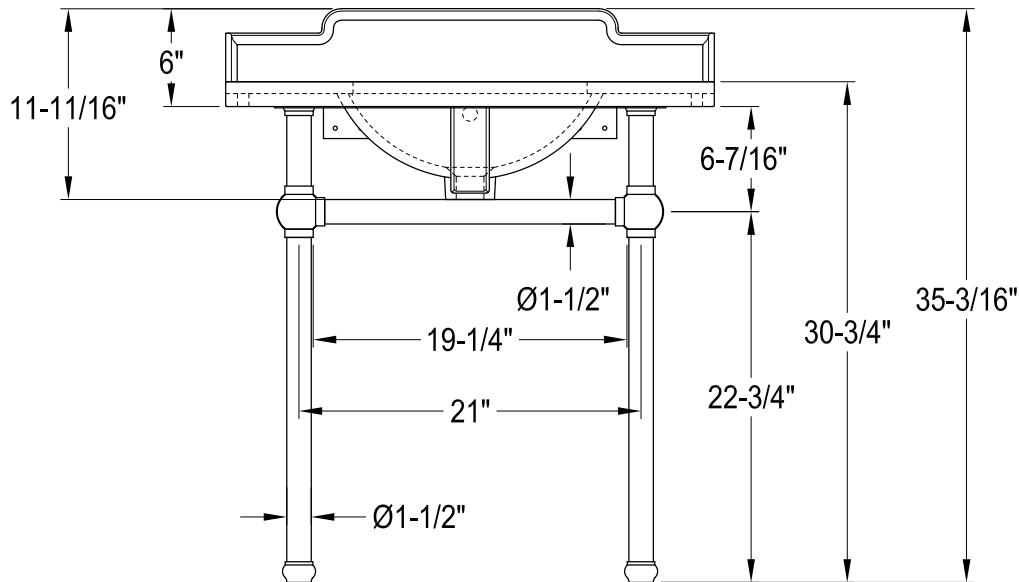

LMS3030MBSQB0,1,5,6,7,8

30" Console Sink with Brass Legs & Shelf

VXHSB21180,1,5,6,7,8