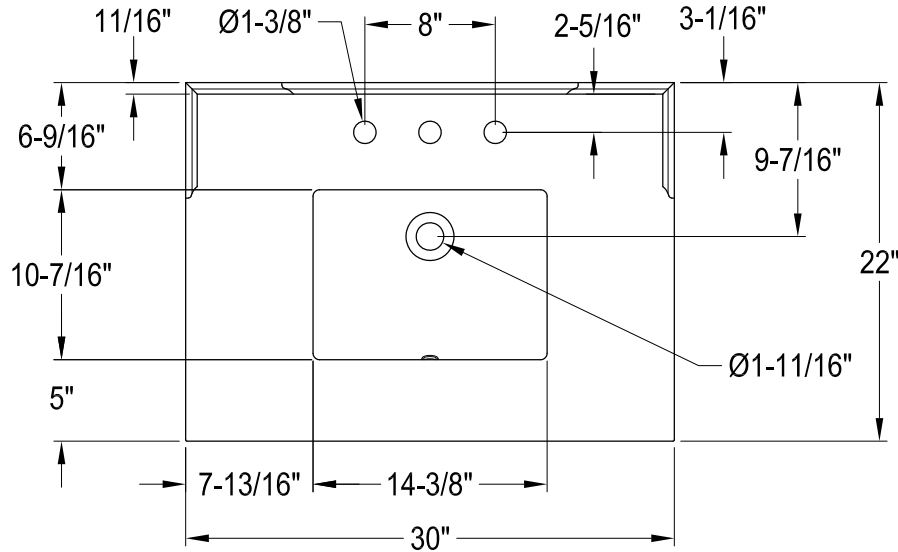

LMS3030MBSQB0,1,5,6,7,8

30" Console Sink with Brass Legs & Shelf

VXHSB21180,1,5,6,7,8