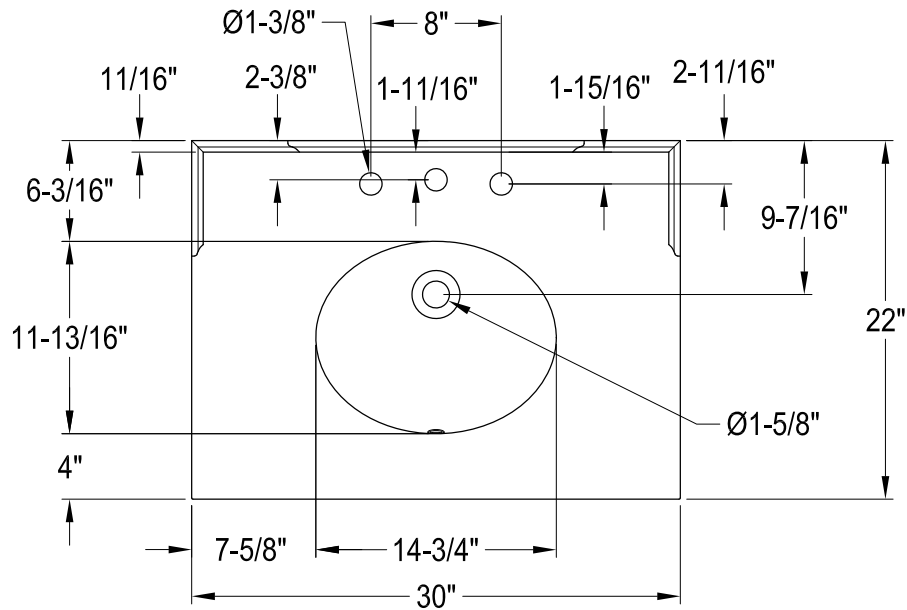

LMS30MBB0,1,6,7,8

30" Console Sink with Brass Legs & Shelf

VXHSB21180,1,5,6,7,8